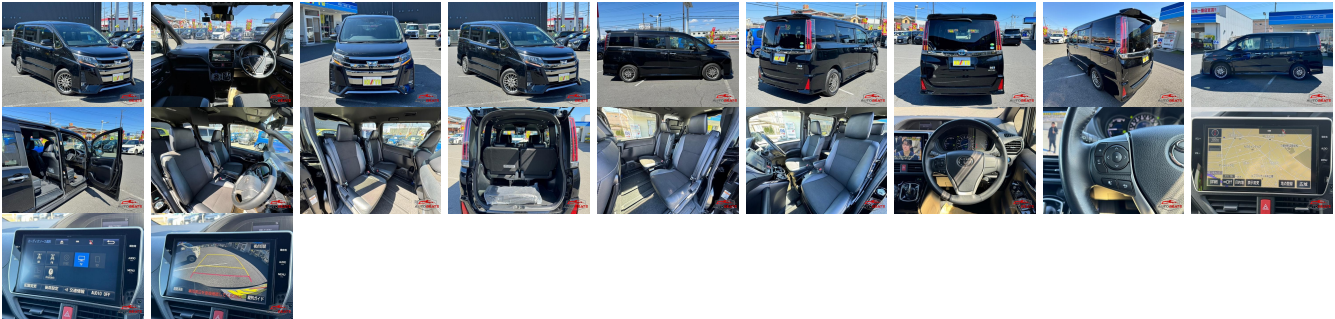

Vehicle Information

AB-7700310

TOYOTA

First Registration Year: 2017-12
Manufacture Year: 2017-12

Model:	NOAH	Chassis No:	ZRR80-029****	Transmission:	Automatic	Exterior:
Grade:	4	Engine:		Mileage:	47,199	Interior:
Fuel:	Hybrid	Seats:	7	Engine Capacity:	1,800	
Drive Train:	2WD			Color:	BLACK	

Vehicle Options:

Pwr Steering	Pwr Wind	Pwr Mirrors	Center Lock
Air Cond	Reverse Camera	Pwr Slide Door	Easy Closer
Cruise Control	ABS	Air Bag	Fog Lamps
HID Head Lamps	LED Head Lamps	Spare Key	Remote Key
Push Start	Seat Heater	Pwr Seat	Leather Seat
Floor Mat	Sun Roof	Alloy Wheels	Grill Guard
Rear Wiper	Rear Spoiler	Stereo	Navi/TV
Car CD	Car MD	AUX	Spare Tire
Spare Tire Case	Puncture Repairing Kit	Tool	Jack
Operators Manual	Maint. Record		