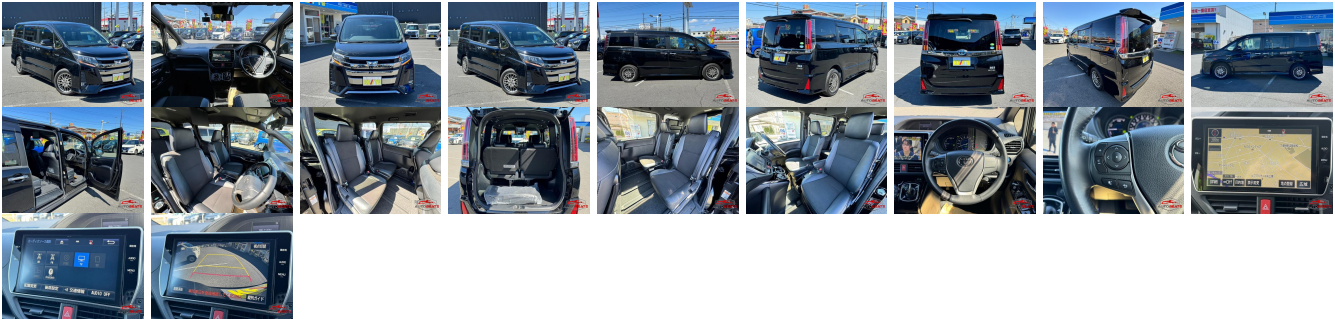

Vehicle Information

AB-7700310

TOYOTA

First Registration Year: 2017-12
 Manufacture Year: 2017-12

Model: NOAH **Chassis No:** ZRR80-029**** **Transmission:** Automatic **Exterior:**
Grade: 4 **Engine:** **Mileage:** 47,199 **Interior:**
Fuel: Hybrid **Seats:** 7 **Engine Capacity:** 1,800
Drive Train: 2WD **Color:** BLACK

Vehicle Options:

Pwr Steering	Pwr Wind	Pwr Mirrors	Center Lock
Air Cond	Reverse Camera	Pwr Slide Door	Easy Closer
Cruise Control	ABS	Air Bag	Fog Lamps
HID Head Lamps	LED Head Lamps	Spare Key	Remote Key
Push Start	Seat Heater	Pwr Seat	Leather Seat
Floor Mat	Sun Roof	Alloy Wheels	Grill Guard
Rear Wiper	Rear Spoiler	Stereo	Navi/TV
Car CD	Car MD	AUX	Spare Tire
Spare Tire Case	Puncture Repairing Kit	Tool	Jack
Operators Manual	Maint. Record		