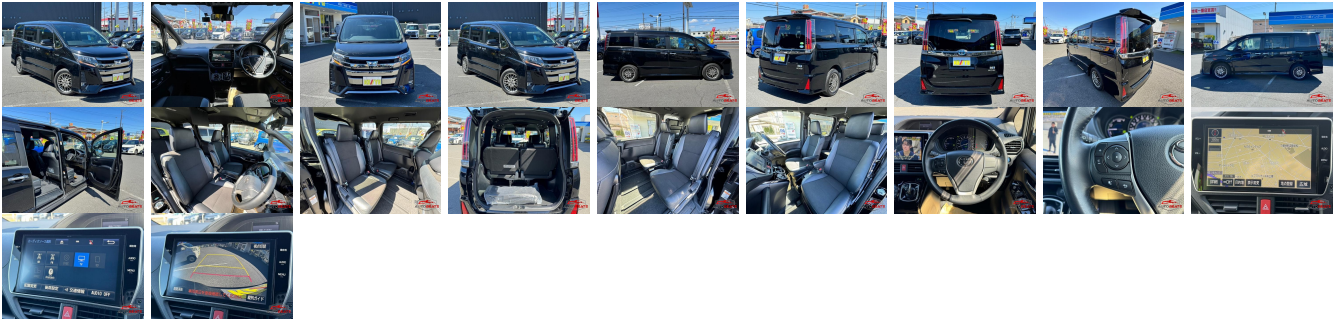

## Vehicle Information

AB-7700310

TOYOTA

First Registration Year: 2017-12  
 Manufacture Year: 2017-12

**Model:** NOAH      **Chassis No:** ZRR80-029\*\*\*\*      **Transmission:** Automatic      **Exterior:**  
**Grade:** 4      **Engine:**      **Mileage:** 47,199      **Interior:**  
**Fuel:** Hybrid      **Seats:** 7      **Engine Capacity:** 1,800  
**Drive Train:** 2WD      **Color:** BLACK

## Vehicle Options:

Pwr Steering	Pwr Wind	Pwr Mirrors	Center Lock
Air Cond	Reverse Camera	Pwr Slide Door	Easy Closer
Cruise Control	ABS	Air Bag	Fog Lamps
HID Head Lamps	LED Head Lamps	Spare Key	Remote Key
Push Start	Seat Heater	Pwr Seat	Leather Seat
Floor Mat	Sun Roof	Alloy Wheels	Grill Guard
Rear Wiper	Rear Spoiler	Stereo	Navi/TV
Car CD	Car MD	AUX	Spare Tire
Spare Tire Case	Puncture Repairing Kit	Tool	Jack
Operators Manual	Maint. Record		

**\$16,520**