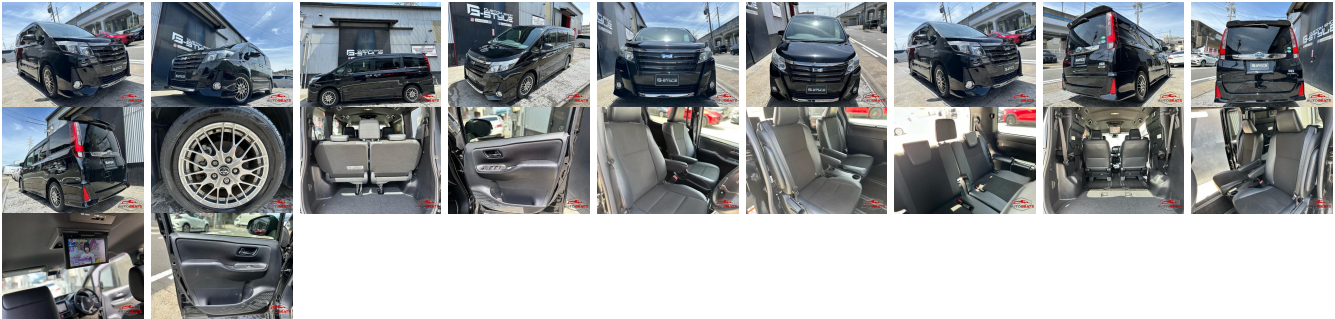

Vehicle Information

AB-7700319

TOYOTA

First Registration Year: 2017-03
 Manufacture Year: 2017-03

Model:	NOAH	Chassis No:	ZWR80-024****	Transmission:	Automatic	Exterior:
Grade:	4	Engine:		Mileage:	38,500	Interior:
Fuel:	Hybrid	Seats:	7	Engine Capacity:	1,800	
Drive Train:	2WD			Color:	BLACK	

Vehicle Options:

Pwr Steering	Pwr Wind	Pwr Mirrors	Center Lock
Air Cond	Reverse Camera	Pwr Slide Door	Easy Closer
Cruise Control	ABS	Air Bag	Fog Lamps
HID Head Lamps	LED Head Lamps	Spare Key	Remote Key
Push Start	Seat Heater	Pwr Seat	Leather Seat
Floor Mat	Sun Roof	Alloy Wheels	Grill Guard
Rear Wiper	Rear Spoiler	Stereo	Navi/TV
Car CD	Car MD	AUX	Spare Tire
Spare Tire Case	Puncture Repairing Kit	Tool	Jack
Operators Manual	Maint. Record		