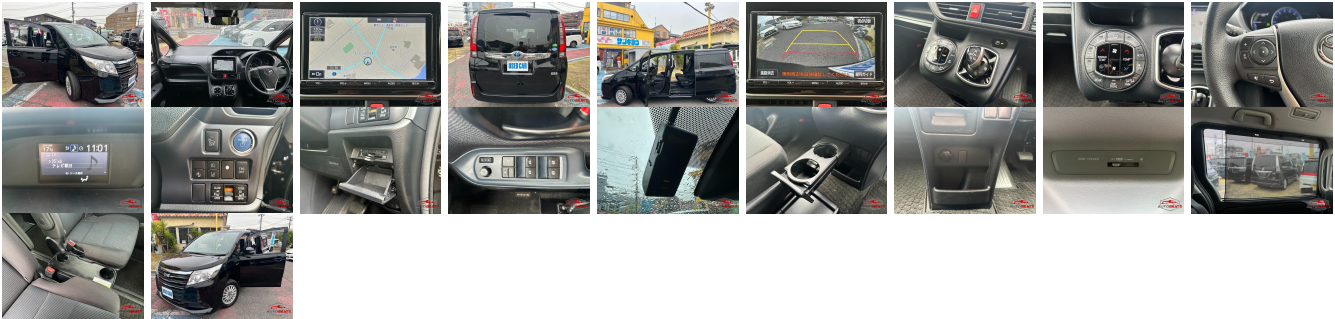

Vehicle Information

AB-7700281

TOYOTA

First Registration Year: 2017-05
 Manufacture Year: 2017-05

Model: NOAH **Chassis No:** ZWR80-027**** **Transmission:** Automatic **Exterior:**
Grade: 4 **Engine:** **Mileage:** 53,546 **Interior:**
Fuel: Petrol **Seats:** 7 **Engine Capacity:** 1,800
Drive Train: 2WD **Color:** BLACK

Vehicle Options:

Pwr Steering	Pwr Wind	Pwr Mirrors	Center Lock
Air Cond	Reverse Camera	Pwr Slide Door	Easy Closer
Cruise Control	ABS	Air Bag	Fog Lamps
HID Head Lamps	LED Head Lamps	Spare Key	Remote Key
Push Start	Seat Heater	Pwr Seat	Leather Seat
Floor Mat	Sun Roof	Alloy Wheels	Grill Guard
Rear Wiper	Rear Spoiler	Stereo	Navi/TV
Car CD	Car MD	AUX	Spare Tire
Spare Tire Case	Puncture Repairing Kit	Tool	Jack
Operators Manual	Maint. Record		