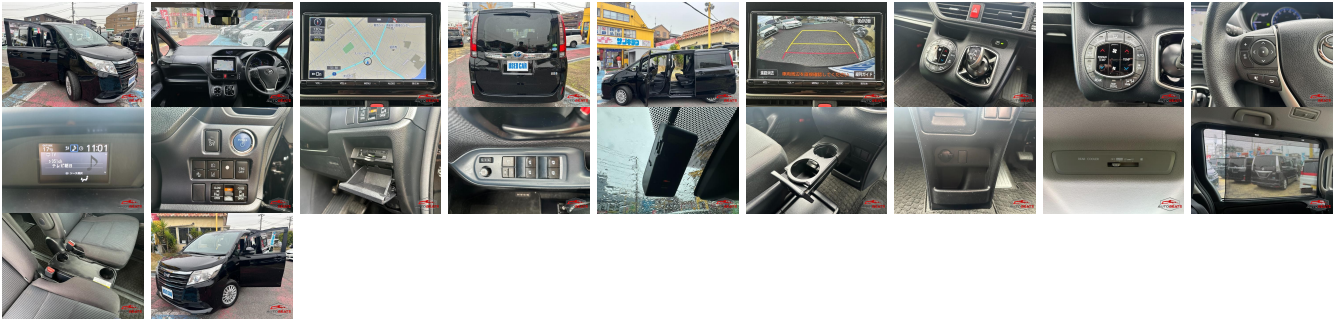

## Vehicle Information

AB-7700281

TOYOTA

First Registration Year: 2017-05  
 Manufacture Year: 2017-05

**Model:** NOAH      **Chassis No:** ZWR80-027\*\*\*\*      **Transmission:** Automatic      **Exterior:**  
**Grade:** 4      **Engine:**      **Mileage:** 53,546      **Interior:**  
**Fuel:** Petrol      **Seats:** 7      **Engine Capacity:** 1,800  
**Drive Train:** 2WD      **Color:** BLACK

## Vehicle Options:

Pwr Steering	Pwr Wind	Pwr Mirrors	Center Lock
Air Cond	Reverse Camera	Pwr Slide Door	Easy Closer
Cruise Control	ABS	Air Bag	Fog Lamps
HID Head Lamps	LED Head Lamps	Spare Key	Remote Key
Push Start	Seat Heater	Pwr Seat	Leather Seat
Floor Mat	Sun Roof	Alloy Wheels	Grill Guard
Rear Wiper	Rear Spoiler	Stereo	Navi/TV
Car CD	Car MD	AUX	Spare Tire
Spare Tire Case	Puncture Repairing Kit	Tool	Jack
Operators Manual	Maint. Record		