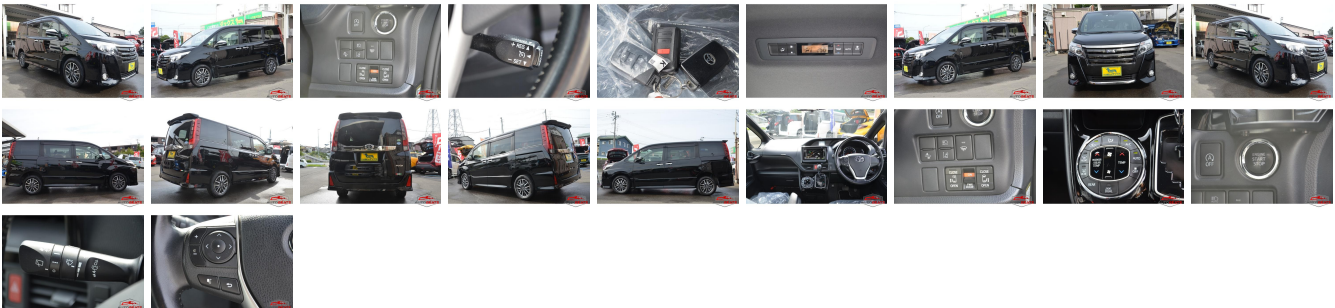

Vehicle Information

AB-7700234

TOYOTA

First Registration Year: 2017-03
 Manufacture Year: 2017-03

Model: NOAH **Chassis No:** ZRR85-009**** **Transmission:** Automatic **Exterior:**
Grade: 4 **Engine:** **Mileage:** 151,149 **Interior:**
Fuel: Petrol **Seats:** 7 **Engine Capacity:** 2,000
Drive Train: 4WD **Color:** BLACK

Vehicle Options:

Pwr Steering	Pwr Wind	Pwr Mirrors	Center Lock
Air Cond	Reverse Camera	Pwr Slide Door	Easy Closer
Cruise Control	ABS	Air Bag	Fog Lamps
HID Head Lamps	LED Head Lamps	Spare Key	Remote Key
Push Start	Seat Heater	Pwr Seat	Leather Seat
Floor Mat	Sun Roof	Alloy Wheels	Grill Guard
Rear Wiper	Rear Spoiler	Stereo	Navi/TV
Car CD	Car MD	AUX	Spare Tire
Spare Tire Case	Puncture Repairing Kit	Tool	Jack
Operators Manual	Maint. Record		