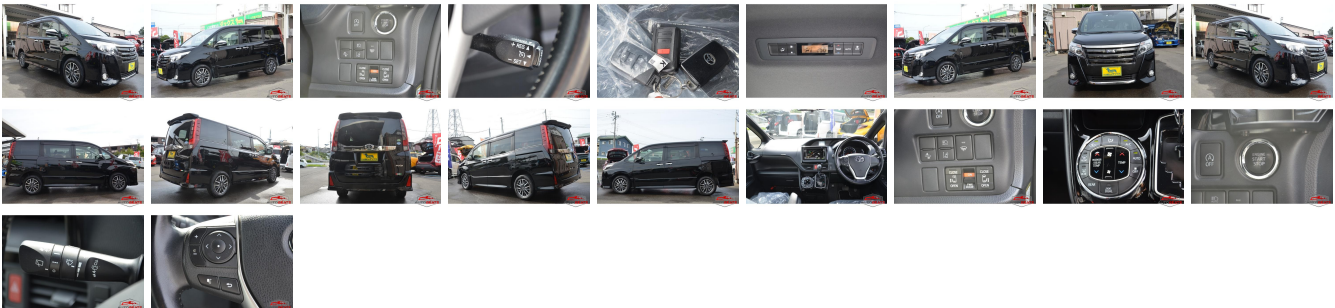

## Vehicle Information

AB-7700234

TOYOTA

First Registration Year: 2017-03  
 Manufacture Year: 2017-03

**Model:** NOAH      **Chassis No:** ZRR85-009\*\*\*\*      **Transmission:** Automatic      **Exterior:**  
**Grade:** 4      **Engine:**      **Mileage:** 151,149      **Interior:**  
**Fuel:** Petrol      **Seats:** 7      **Engine Capacity:** 2,000  
**Drive Train:** 4WD      **Color:** BLACK

## Vehicle Options:

Pwr Steering	Pwr Wind	Pwr Mirrors	Center Lock
Air Cond	Reverse Camera	Pwr Slide Door	Easy Closer
Cruise Control	ABS	Air Bag	Fog Lamps
HID Head Lamps	LED Head Lamps	Spare Key	Remote Key
Push Start	Seat Heater	Pwr Seat	Leather Seat
Floor Mat	Sun Roof	Alloy Wheels	Grill Guard
Rear Wiper	Rear Spoiler	Stereo	Navi/TV
Car CD	Car MD	AUX	Spare Tire
Spare Tire Case	Puncture Repairing Kit	Tool	Jack
Operators Manual	Maint. Record		

**\$6,800**