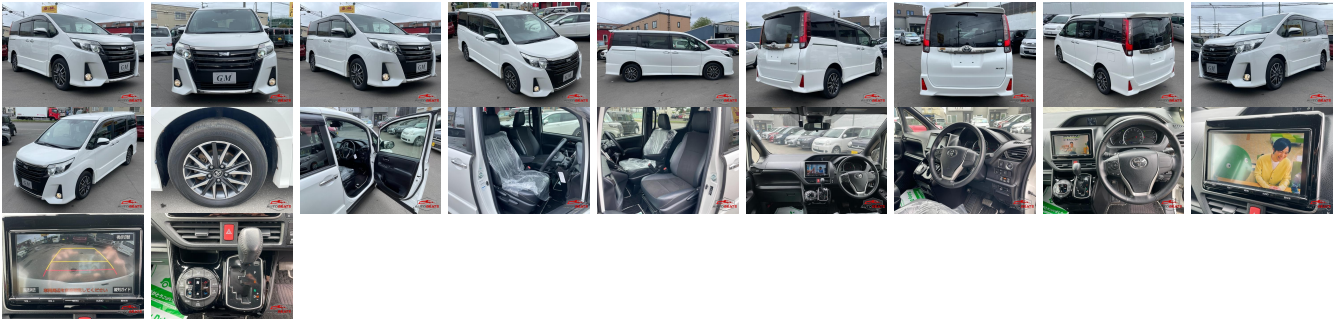

## Vehicle Information

AB-7700233

TOYOTA

First Registration Year: 2017-05  
 Manufacture Year: 2017-05

<b>Model:</b>	NOAH	<b>Chassis No:</b>	ZRR85W-009****	<b>Transmission:</b>	Automatic	<b>Exterior:</b>
<b>Grade:</b>	4	<b>Engine:</b>		<b>Mileage:</b>	114,800	<b>Interior:</b>
<b>Fuel:</b>	Petrol	<b>Seats:</b>	7	<b>Engine Capacity:</b>	2,000	
<b>Drive Train:</b>	4WD			<b>Color:</b>	PEARL	

## Vehicle Options:

Pwr Steering	Pwr Wind	Pwr Mirrors	Center Lock
Air Cond	Reverse Camera	Pwr Slide Door	Easy Closer
Cruise Control	ABS	Air Bag	Fog Lamps
HID Head Lamps	LED Head Lamps	Spare Key	Remote Key
Push Start	Seat Heater	Pwr Seat	Leather Seat
Floor Mat	Sun Roof	Alloy Wheels	Grill Guard
Rear Wiper	Rear Spoiler	Stereo	Navi/TV
Car CD	Car MD	AUX	Spare Tire
Spare Tire Case	Puncture Repairing Kit	Tool	Jack
Operators Manual	Maint. Record		