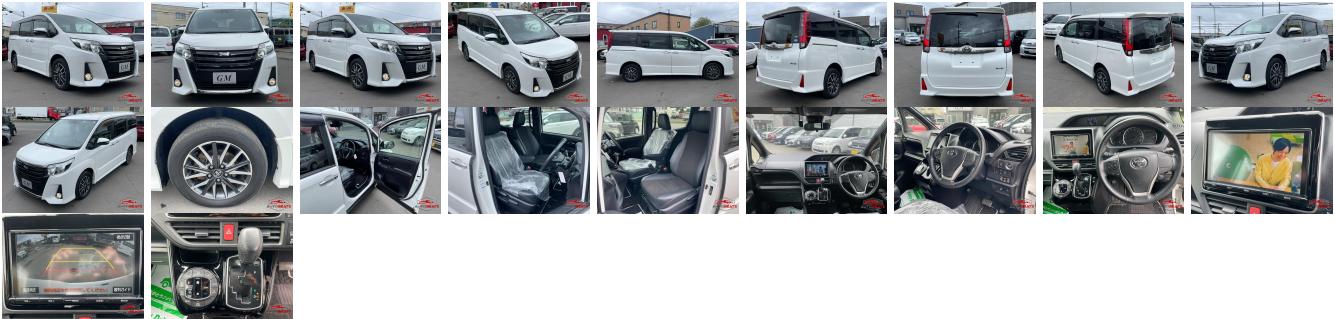

Vehicle Information

AB-7700233

TOYOTA

First Registration Year: 2017-05
 Manufacture Year: 2017-05

Model:	NOAH	Chassis No:	ZRR85W-009****	Transmission:	Automatic	Exterior:
Grade:	4	Engine:		Mileage:	114,800	Interior:
Fuel:	Petrol	Seats:	7	Engine Capacity:	2,000	
Drive Train:	4WD			Color:	PEARL	

Vehicle Options:

Pwr Steering	Pwr Wind	Pwr Mirrors	Center Lock
Air Cond	Reverse Camera	Pwr Slide Door	Easy Closer
Cruise Control	ABS	Air Bag	Fog Lamps
HID Head Lamps	LED Head Lamps	Spare Key	Remote Key
Push Start	Seat Heater	Pwr Seat	Leather Seat
Floor Mat	Sun Roof	Alloy Wheels	Grill Guard
Rear Wiper	Rear Spoiler	Stereo	Navi/TV
Car CD	Car MD	AUX	Spare Tire
Spare Tire Case	Puncture Repairing Kit	Tool	Jack
Operators Manual	Maint. Record		