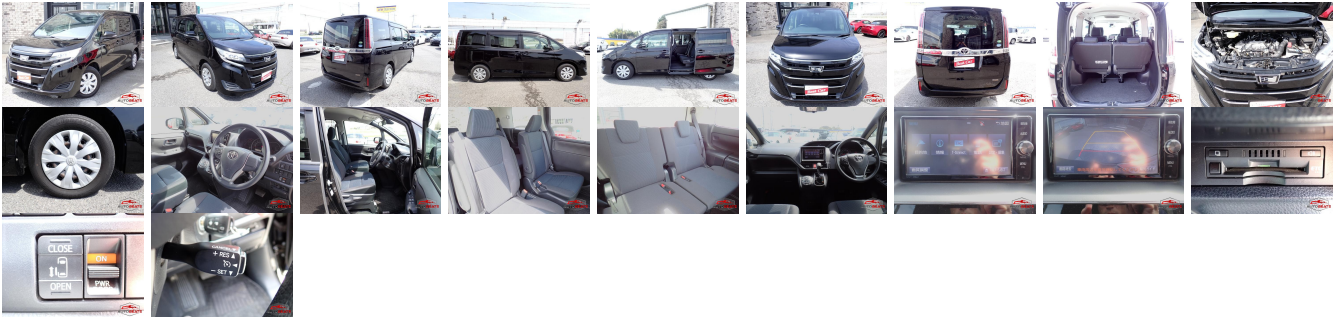

Vehicle Information

AB-7700318

TOYOTA

First Registration Year: 2017-10
 Manufacture Year: 2017-10

Model: NOAH **Chassis No:** ZRR80-037**** **Transmission:** Automatic **Exterior:**
Grade: 4 **Engine:** **Mileage:** 46,600 **Interior:**
Fuel: Petrol **Seats:** 7 **Engine Capacity:** 2,000
Drive Train: 2WD **Color:** BLACK

Vehicle Options:

Pwr Steering	Pwr Wind	Pwr Mirrors	Center Lock
Air Cond	Reverse Camera	Pwr Slide Door	Easy Closer
Cruise Control	ABS	Air Bag	Fog Lamps
HID Head Lamps	LED Head Lamps	Spare Key	Remote Key
Push Start	Seat Heater	Pwr Seat	Leather Seat
Floor Mat	Sun Roof	Alloy Wheels	Grill Guard
Rear Wiper	Rear Spoiler	Stereo	Navi/TV
Car CD	Car MD	AUX	Spare Tire
Spare Tire Case	Puncture Repairing Kit	Tool	Jack
Operators Manual	Maint. Record		