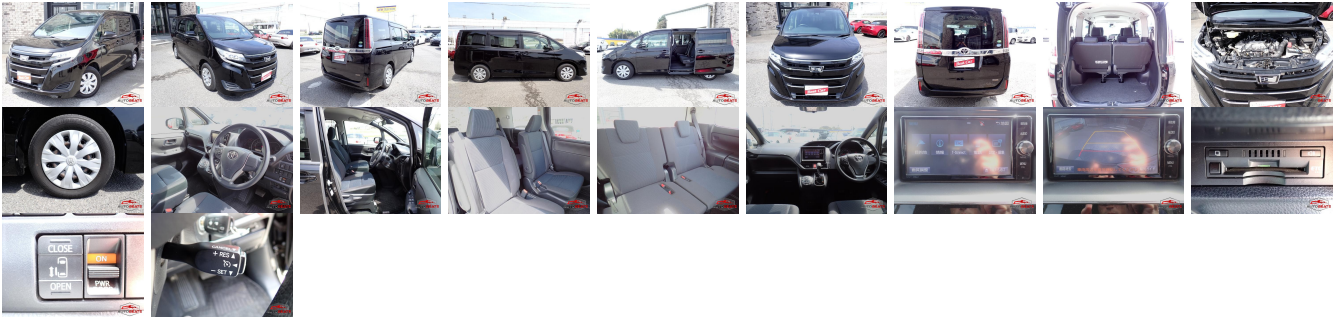

Vehicle Information

AB-7700318

TOYOTA

First Registration Year: 2017-10
 Manufacture Year: 2017-10

Model: NOAH **Chassis No:** ZRR80-037**** **Transmission:** Automatic **Exterior:**
Grade: 4 **Engine:** **Mileage:** 46,600 **Interior:**
Fuel: Petrol **Seats:** 7 **Engine Capacity:** 2,000
Drive Train: 2WD **Color:** BLACK

Vehicle Options:

| | | | |
|------------------|------------------------|----------------|--------------|
| Pwr Steering | Pwr Wind | Pwr Mirrors | Center Lock |
| Air Cond | Reverse Camera | Pwr Slide Door | Easy Closer |
| Cruise Control | ABS | Air Bag | Fog Lamps |
| HID Head Lamps | LED Head Lamps | Spare Key | Remote Key |
| Push Start | Seat Heater | Pwr Seat | Leather Seat |
| Floor Mat | Sun Roof | Alloy Wheels | Grill Guard |
| Rear Wiper | Rear Spoiler | Stereo | Navi/TV |
| Car CD | Car MD | AUX | Spare Tire |
| Spare Tire Case | Puncture Repairing Kit | Tool | Jack |
| Operators Manual | Maint. Record | | |