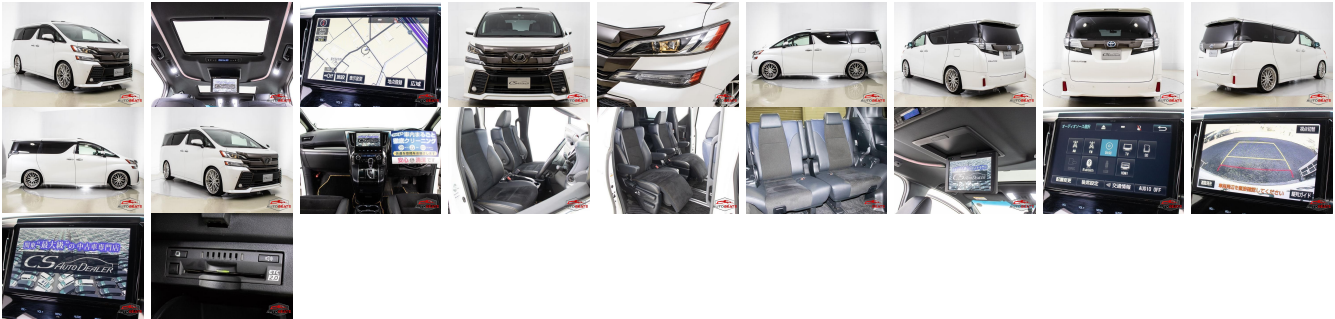

Vehicle Information

AB-7700431

TOYOTA

First Registration Year: 2017-08
 Manufacture Year: 2017-08

Model: VELLFIRE **Chassis No:** AGH30-014**** **Transmission:** Automatic **Exterior:**
Grade: 4 **Engine:** **Mileage:** 37,505 **Interior:**
Fuel: Petrol **Seats:** 7 **Engine Capacity:** 2,500
Drive Train: 2WD **Color:** PEARL

Vehicle Options:

| | | | |
|------------------|------------------------|----------------|--------------|
| Pwr Steering | Pwr Wind | Pwr Mirrors | Center Lock |
| Air Cond | Reverse Camera | Pwr Slide Door | Easy Closer |
| Cruise Control | ABS | Air Bag | Fog Lamps |
| HID Head Lamps | LED Head Lamps | Spare Key | Remote Key |
| Push Start | Seat Heater | Pwr Seat | Leather Seat |
| Floor Mat | Sun Roof | Alloy Wheels | Grill Guard |
| Rear Wiper | Rear Spoiler | Stereo | Navi/TV |
| Car CD | Car MD | AUX | Spare Tire |
| Spare Tire Case | Puncture Repairing Kit | Tool | Jack |
| Operators Manual | Maint. Record | | |