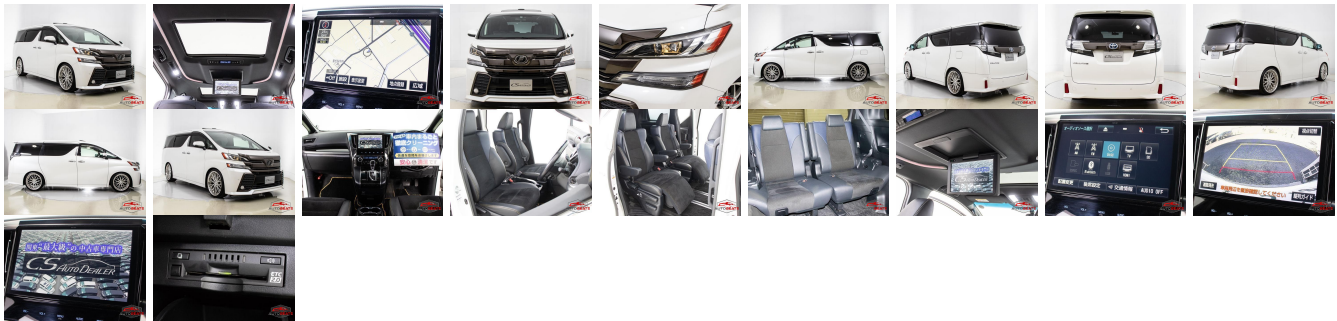

## Vehicle Information

AB-7700431

TOYOTA

First Registration Year: 2017-08  
 Manufacture Year: 2017-08

<b>Model:</b>	VELLFIRE	<b>Chassis No:</b>	AGH30-014****	<b>Transmission:</b>	Automatic	<b>Exterior:</b>
<b>Grade:</b>	4	<b>Engine:</b>		<b>Mileage:</b>	37,505	<b>Interior:</b>
<b>Fuel:</b>	Petrol	<b>Seats:</b>	7	<b>Engine Capacity:</b>	2,500	
<b>Drive Train:</b>	2WD			<b>Color:</b>	PEARL	

## Vehicle Options:

Pwr Steering	Pwr Wind	Pwr Mirrors	Center Lock
Air Cond	Reverse Camera	Pwr Slide Door	Easy Closer
Cruise Control	ABS	Air Bag	Fog Lamps
HID Head Lamps	LED Head Lamps	Spare Key	Remote Key
Push Start	Seat Heater	Pwr Seat	Leather Seat
Floor Mat	Sun Roof	Alloy Wheels	Grill Guard
Rear Wiper	Rear Spoiler	Stereo	Navi/TV
Car CD	Car MD	AUX	Spare Tire
Spare Tire Case	Puncture Repairing Kit	Tool	Jack
Operators Manual	Maint. Record		