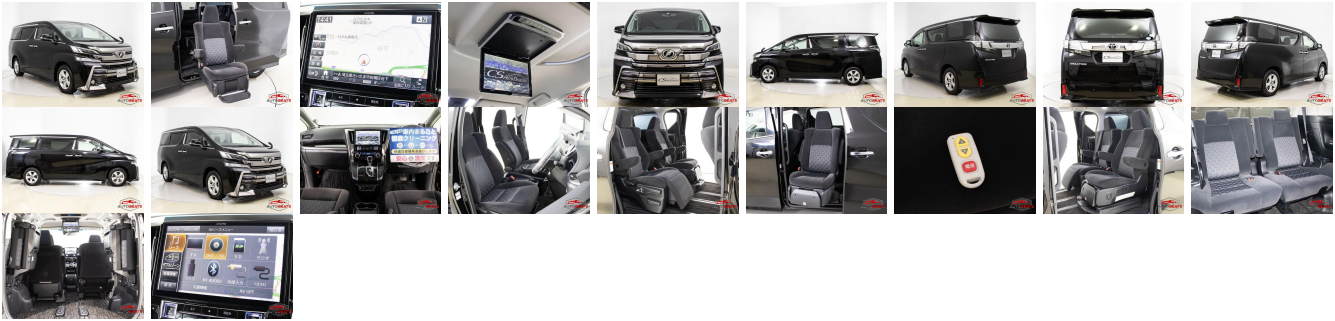

Vehicle Information

AB-7700425

TOYOTA

First Registration Year: 2017-02
 Manufacture Year: 2017-02

Model: VELLFIRE **Chassis No:** AGH30-011**** **Transmission:** Automatic **Exterior:**
Grade: 4 **Engine:** **Mileage:** 31,311 **Interior:**
Fuel: Petrol **Seats:** 7 **Engine Capacity:** 2,500
Drive Train: 2WD **Color:** BLACK

Vehicle Options:

Pwr Steering	Pwr Wind	Pwr Mirrors	Center Lock
Air Cond	Reverse Camera	Pwr Slide Door	Easy Closer
Cruise Control	ABS	Air Bag	Fog Lamps
HID Head Lamps	LED Head Lamps	Spare Key	Remote Key
Push Start	Seat Heater	Pwr Seat	Leather Seat
Floor Mat	Sun Roof	Alloy Wheels	Grill Guard
Rear Wiper	Rear Spoiler	Stereo	Navi/TV
Car CD	Car MD	AUX	Spare Tire
Spare Tire Case	Puncture Repairing Kit	Tool	Jack
Operators Manual	Maint. Record		

\$23,900