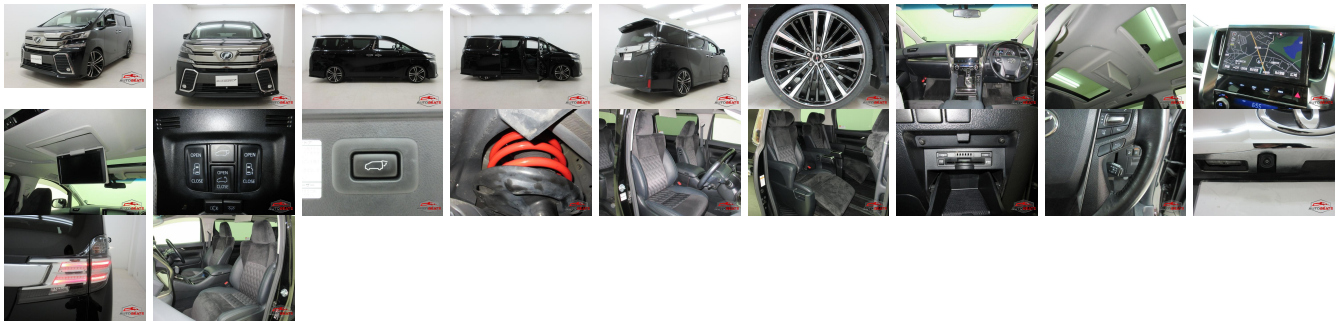

Vehicle Information

AB-7700485

TOYOTA

First Registration Year: 2017-02
 Manufacture Year: 2017-02

Model:	VELLFIRE	Chassis No:	AGH30W-012****	Transmission:	Automatic	Exterior:
Grade:	4	Engine:		Mileage:	67,000	Interior:
Fuel:	Petrol	Seats:	7	Engine Capacity:	2,500	
Drive Train:	2WD			Color:	BLACK	

Vehicle Options:

Pwr Steering	Pwr Wind	Pwr Mirrors	Center Lock
Air Cond	Reverse Camera	Pwr Slide Door	Easy Closer
Cruise Control	ABS	Air Bag	Fog Lamps
HID Head Lamps	LED Head Lamps	Spare Key	Remote Key
Push Start	Seat Heater	Pwr Seat	Leather Seat
Floor Mat	Sun Roof	Alloy Wheels	Grill Guard
Rear Wiper	Rear Spoiler	Stereo	Navi/TV
Car CD	Car MD	AUX	Spare Tire
Spare Tire Case	Puncture Repairing Kit	Tool	Jack
Operators Manual	Maint. Record		