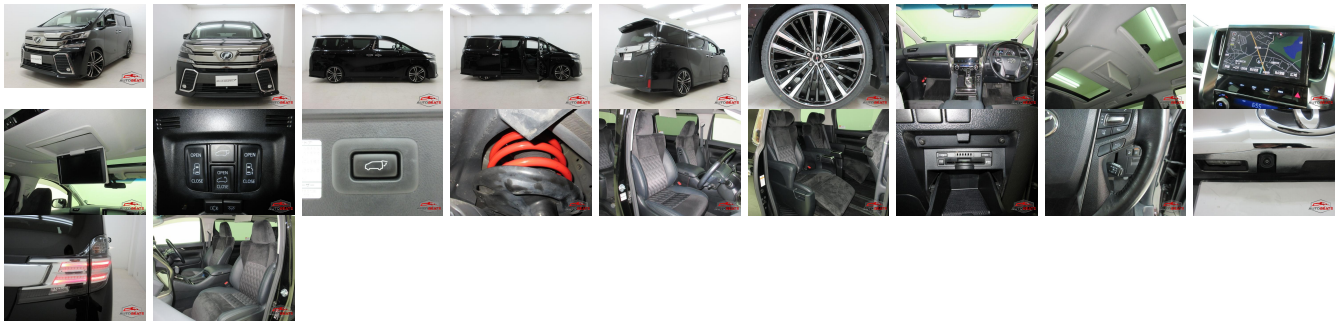

## Vehicle Information

AB-7700485

TOYOTA

First Registration Year: 2017-02  
 Manufacture Year: 2017-02

<b>Model:</b>	VELLFIRE	<b>Chassis No:</b>	AGH30W-012****	<b>Transmission:</b>	Automatic	<b>Exterior:</b>
<b>Grade:</b>	4	<b>Engine:</b>		<b>Mileage:</b>	67,000	<b>Interior:</b>
<b>Fuel:</b>	Petrol	<b>Seats:</b>	7	<b>Engine Capacity:</b>	2,500	
<b>Drive Train:</b>	2WD			<b>Color:</b>	BLACK	

## Vehicle Options:

Pwr Steering	Pwr Wind	Pwr Mirrors	Center Lock
Air Cond	Reverse Camera	Pwr Slide Door	Easy Closer
Cruise Control	ABS	Air Bag	Fog Lamps
HID Head Lamps	LED Head Lamps	Spare Key	Remote Key
Push Start	Seat Heater	Pwr Seat	Leather Seat
Floor Mat	Sun Roof	Alloy Wheels	Grill Guard
Rear Wiper	Rear Spoiler	Stereo	Navi/TV
Car CD	Car MD	AUX	Spare Tire
Spare Tire Case	Puncture Repairing Kit	Tool	Jack
Operators Manual	Maint. Record		