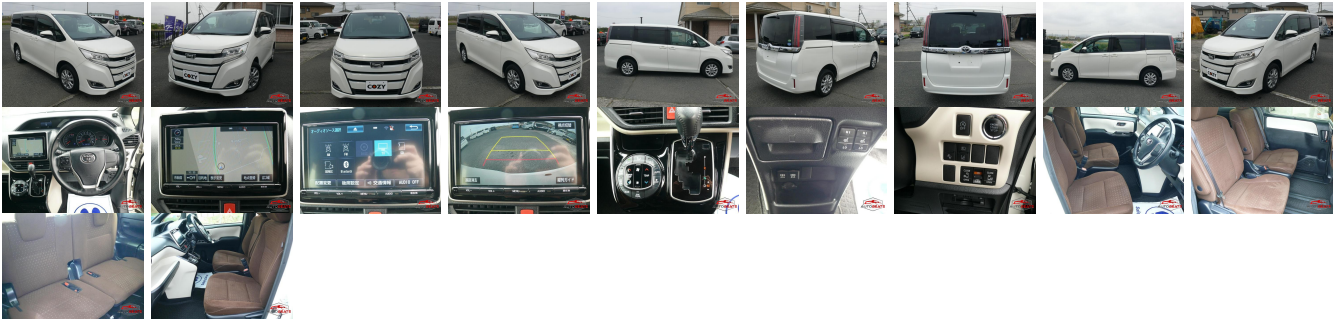

## Vehicle Information

AB-7700236

TOYOTA

First Registration Year: 2018-04  
 Manufacture Year: 2018-04

**Model:** NOAH      **Chassis No:** ZRR85-007\*\*\*\*      **Transmission:** Automatic      **Exterior:**  
**Grade:** 4      **Engine:**      **Mileage:** 139,579      **Interior:**  
**Fuel:** Petrol      **Seats:** 7      **Engine Capacity:** 2,000  
**Drive Train:** 4WD      **Color:** PEARL WHITE

## Vehicle Options:

Pwr Steering	Pwr Wind	Pwr Mirrors	Center Lock
Air Cond	Reverse Camera	Pwr Slide Door	Easy Closer
Cruise Control	ABS	Air Bag	Fog Lamps
HID Head Lamps	LED Head Lamps	Spare Key	Remote Key
Push Start	Seat Heater	Pwr Seat	Leather Seat
Floor Mat	Sun Roof	Alloy Wheels	Grill Guard
Rear Wiper	Rear Spoiler	Stereo	Navi/TV
Car CD	Car MD	AUX	Spare Tire
Spare Tire Case	Puncture Repairing Kit	Tool	Jack
Operators Manual	Maint. Record		