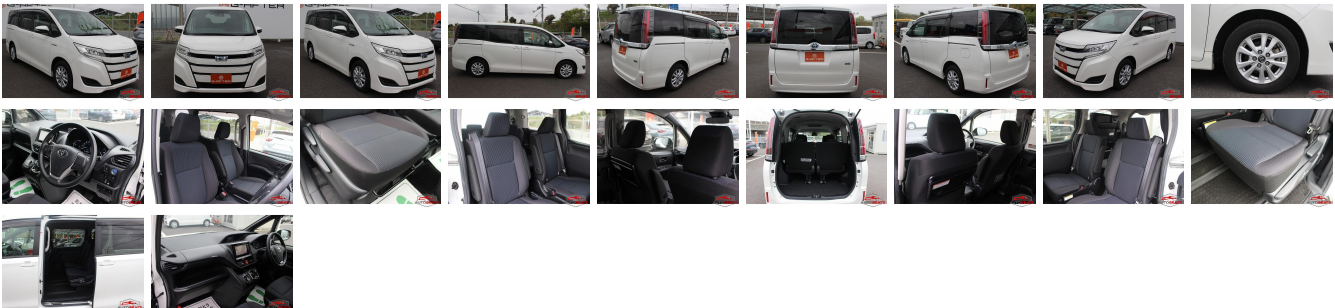

Vehicle Information

AB-7700239

TOYOTA

First Registration Year: 2018-02
Manufacture Year: 2018-02

Model:	NOAH	Chassis No:	ZWR80G-032****	Transmission:	Automatic	Exterior:	
Grade:	4	Engine:		Mileage:	122,484	Interior:	
Fuel:	Hybrid	Seats:	7	Engine Capacity:	1,800		
Drive Train:	2WD			Color:	PEARL		

Vehicle Options:

Pwr Steering	Pwr Wind	Pwr Mirrors	Center Lock
Air Cond	Reverse Camera	Pwr Slide Door	Easy Closer
Cruise Control	ABS	Air Bag	Fog Lamps
HID Head Lamps	LED Head Lamps	Spare Key	Remote Key
Push Start	Seat Heater	Pwr Seat	Leather Seat
Floor Mat	Sun Roof	Alloy Wheels	Grill Guard
Rear Wiper	Rear Spoiler	Stereo	Navi/TV
Car CD	Car MD	AUX	Spare Tire
Spare Tire Case	Puncture Repairing Kit	Tool	Jack
Operators Manual	Maint. Record		