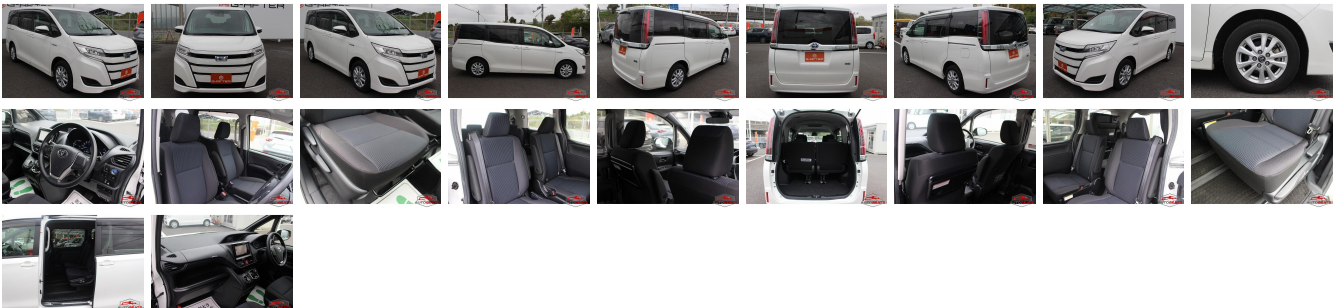

Vehicle Information

AB-7700239

TOYOTA

First Registration Year: 2018-02
 Manufacture Year: 2018-02

Model:	NOAH	Chassis No:	ZWR80G-032****	Transmission:	Automatic	Exterior:
Grade:	4	Engine:		Mileage:	122,484	Interior:
Fuel:	Hybrid	Seats:	7	Engine Capacity:	1,800	
Drive Train:	2WD			Color:	PEARL	

Vehicle Options:

Pwr Steering	Pwr Wind	Pwr Mirrors	Center Lock
Air Cond	Reverse Camera	Pwr Slide Door	Easy Closer
Cruise Control	ABS	Air Bag	Fog Lamps
HID Head Lamps	LED Head Lamps	Spare Key	Remote Key
Push Start	Seat Heater	Pwr Seat	Leather Seat
Floor Mat	Sun Roof	Alloy Wheels	Grill Guard
Rear Wiper	Rear Spoiler	Stereo	Navi/TV
Car CD	Car MD	AUX	Spare Tire
Spare Tire Case	Puncture Repairing Kit	Tool	Jack
Operators Manual	Maint. Record		