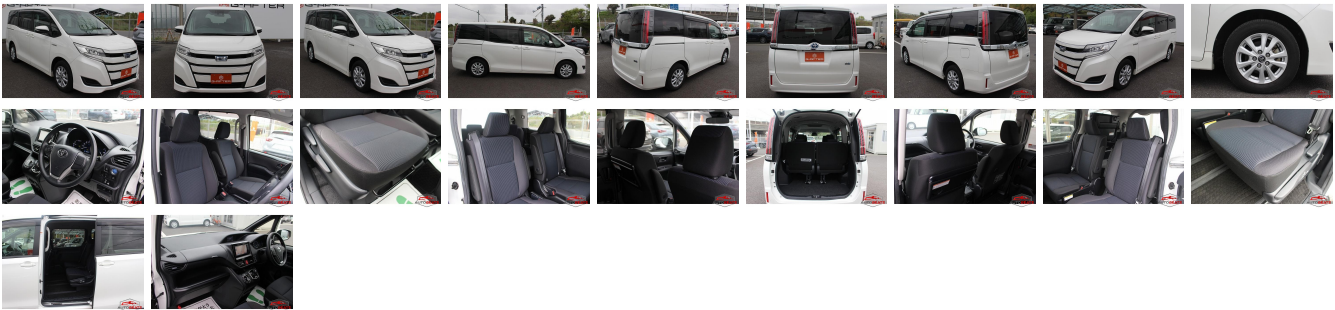

Vehicle Information

AB-7700239

TOYOTA

First Registration Year: 2018-02
 Manufacture Year: 2018-02

Model:	NOAH	Chassis No:	ZWR80G-032****	Transmission:	Automatic	Exterior:
Grade:	4	Engine:		Mileage:	122,484	Interior:
Fuel:	Hybrid	Seats:	7	Engine Capacity:	1,800	
Drive Train:	2WD			Color:	PEARL	

Vehicle Options:

Pwr Steering	Pwr Wind	Pwr Mirrors	Center Lock
Air Cond	Reverse Camera	Pwr Slide Door	Easy Closer
Cruise Control	ABS	Air Bag	Fog Lamps
HID Head Lamps	LED Head Lamps	Spare Key	Remote Key
Push Start	Seat Heater	Pwr Seat	Leather Seat
Floor Mat	Sun Roof	Alloy Wheels	Grill Guard
Rear Wiper	Rear Spoiler	Stereo	Navi/TV
Car CD	Car MD	AUX	Spare Tire
Spare Tire Case	Puncture Repairing Kit	Tool	Jack
Operators Manual	Maint. Record		