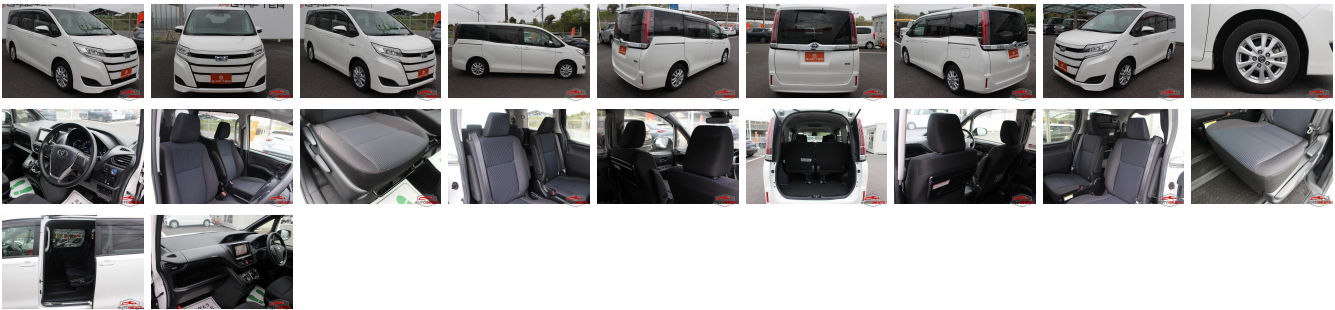

Vehicle Information

AB-7700239

TOYOTA

First Registration Year: 2018-02
 Manufacture Year: 2018-02

Model:	NOAH	Chassis No:	ZWR80G-032****	Transmission:	Automatic	Exterior:	
Grade:	4	Engine:		Mileage:	122,484	Interior:	
Fuel:	Hybrid	Seats:	7	Engine Capacity:	1,800		
Drive Train:	2WD			Color:	PEARL		

Vehicle Options:

Pwr Steering	Pwr Wind	Pwr Mirrors	Center Lock
Air Cond	Reverse Camera	Pwr Slide Door	Easy Closer
Cruise Control	ABS	Air Bag	Fog Lamps
HID Head Lamps	LED Head Lamps	Spare Key	Remote Key
Push Start	Seat Heater	Pwr Seat	Leather Seat
Floor Mat	Sun Roof	Alloy Wheels	Grill Guard
Rear Wiper	Rear Spoiler	Stereo	Navi/TV
Car CD	Car MD	AUX	Spare Tire
Spare Tire Case	Puncture Repairing Kit	Tool	Jack
Operators Manual	Maint. Record		