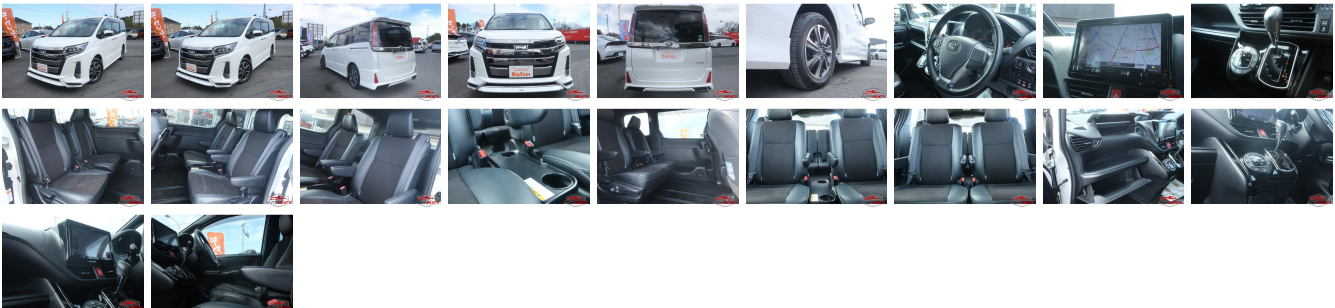

Vehicle Information

AB-7700283

TOYOTA

First Registration Year: 2018-10
 Manufacture Year: 2018-10

Model:	AQUA	Chassis No:	ZRR80W-048****	Transmission:	Automatic	Exterior:
Grade:	4	Engine:		Mileage:	57,680	Interior:
Fuel:	Petrol	Seats:	7	Engine Capacity:	2,000	
Drive Train:	2WD			Color:	PEARL WHITE	

Vehicle Options:

Pwr Steering	Pwr Wind	Pwr Mirrors	Center Lock
Air Cond	Reverse Camera	Pwr Slide Door	Easy Closer
Cruise Control	ABS	Air Bag	Fog Lamps
HID Head Lamps	LED Head Lamps	Spare Key	Remote Key
Push Start	Seat Heater	Pwr Seat	Leather Seat
Floor Mat	Sun Roof	Alloy Wheels	Grill Guard
Rear Wiper	Rear Spoiler	Stereo	Navi/TV
Car CD	Car MD	AUX	Spare Tire
Spare Tire Case	Puncture Repairing Kit	Tool	Jack
Operators Manual	Maint. Record		