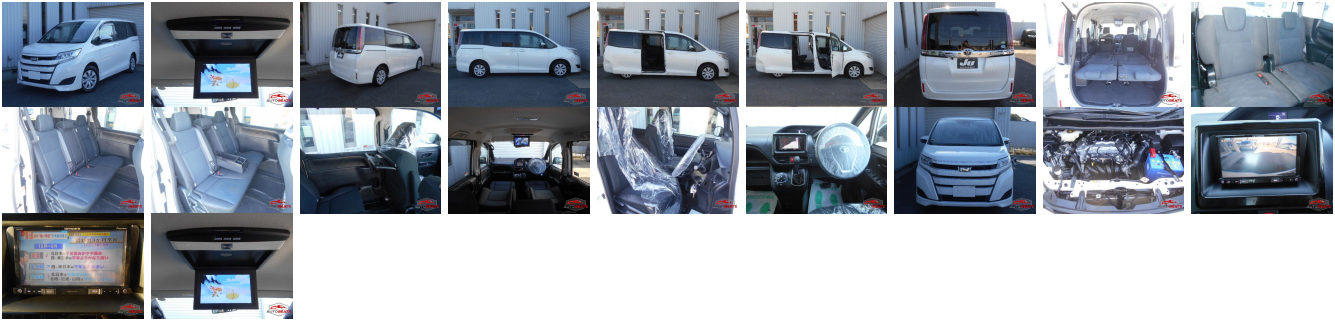

Vehicle Information

AB-7700392

TOYOTA

First Registration Year: 2018-09
 Manufacture Year: 2018-09

Model: NOAH **Chassis No:** ZRR80-044**** **Transmission:** Automatic **Exterior:**
Grade: 4 **Engine:** **Mileage:** 60,620 **Interior:**
Fuel: Petrol **Seats:** 8 **Engine Capacity:** 2,000
Drive Train: 2WD **Color:** PEARL WHITE

Vehicle Options:

Pwr Steering	Pwr Wind	Pwr Mirrors	Center Lock
Air Cond	Reverse Camera	Pwr Slide Door	Easy Closer
Cruise Control	ABS	Air Bag	Fog Lamps
HID Head Lamps	LED Head Lamps	Spare Key	Remote Key
Push Start	Seat Heater	Pwr Seat	Leather Seat
Floor Mat	Sun Roof	Alloy Wheels	Grill Guard
Rear Wiper	Rear Spoiler	Stereo	Navi/TV
Car CD	Car MD	AUX	Spare Tire
Spare Tire Case	Puncture Repairing Kit	Tool	Jack
Operators Manual	Maint. Record		