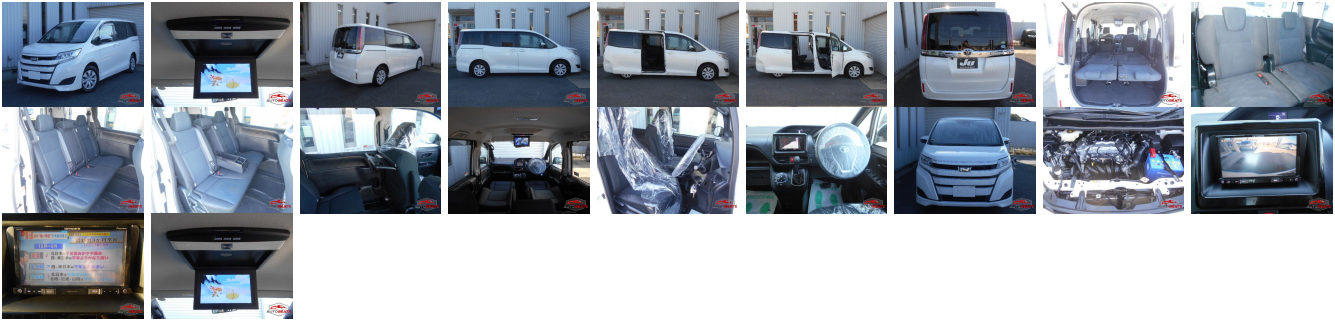

## Vehicle Information

AB-7700392

TOYOTA

First Registration Year: 2018-09  
 Manufacture Year: 2018-09

**Model:** NOAH      **Chassis No:** ZRR80-044\*\*\*\*      **Transmission:** Automatic      **Exterior:**  
**Grade:** 4      **Engine:**      **Mileage:** 60,620      **Interior:**  
**Fuel:** Petrol      **Seats:** 8      **Engine Capacity:** 2,000  
**Drive Train:** 2WD      **Color:** PEARL WHITE

## Vehicle Options:

Pwr Steering	Pwr Wind	Pwr Mirrors	Center Lock
Air Cond	Reverse Camera	Pwr Slide Door	Easy Closer
Cruise Control	ABS	Air Bag	Fog Lamps
HID Head Lamps	LED Head Lamps	Spare Key	Remote Key
Push Start	Seat Heater	Pwr Seat	Leather Seat
Floor Mat	Sun Roof	Alloy Wheels	Grill Guard
Rear Wiper	Rear Spoiler	Stereo	Navi/TV
Car CD	Car MD	AUX	Spare Tire
Spare Tire Case	Puncture Repairing Kit	Tool	Jack
Operators Manual	Maint. Record		