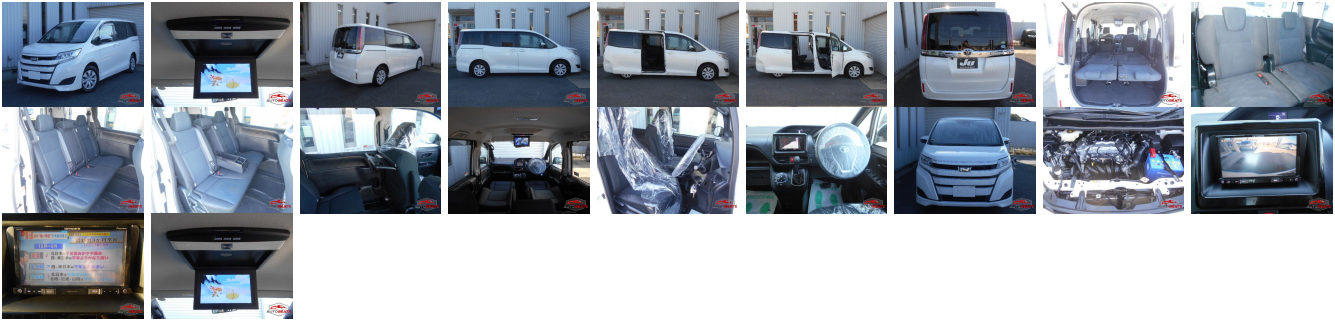

Vehicle Information

AB-7700392

TOYOTA

First Registration Year: 2018-09
 Manufacture Year: 2018-09

Model: NOAH **Chassis No:** ZRR80-044**** **Transmission:** Automatic **Exterior:**
Grade: 4 **Engine:** **Mileage:** 60,620 **Interior:**
Fuel: Petrol **Seats:** 8 **Engine Capacity:** 2,000
Drive Train: 2WD **Color:** PEARL WHITE

Vehicle Options:

| | | | |
|------------------|------------------------|----------------|--------------|
| Pwr Steering | Pwr Wind | Pwr Mirrors | Center Lock |
| Air Cond | Reverse Camera | Pwr Slide Door | Easy Closer |
| Cruise Control | ABS | Air Bag | Fog Lamps |
| HID Head Lamps | LED Head Lamps | Spare Key | Remote Key |
| Push Start | Seat Heater | Pwr Seat | Leather Seat |
| Floor Mat | Sun Roof | Alloy Wheels | Grill Guard |
| Rear Wiper | Rear Spoiler | Stereo | Navi/TV |
| Car CD | Car MD | AUX | Spare Tire |
| Spare Tire Case | Puncture Repairing Kit | Tool | Jack |
| Operators Manual | Maint. Record | | |