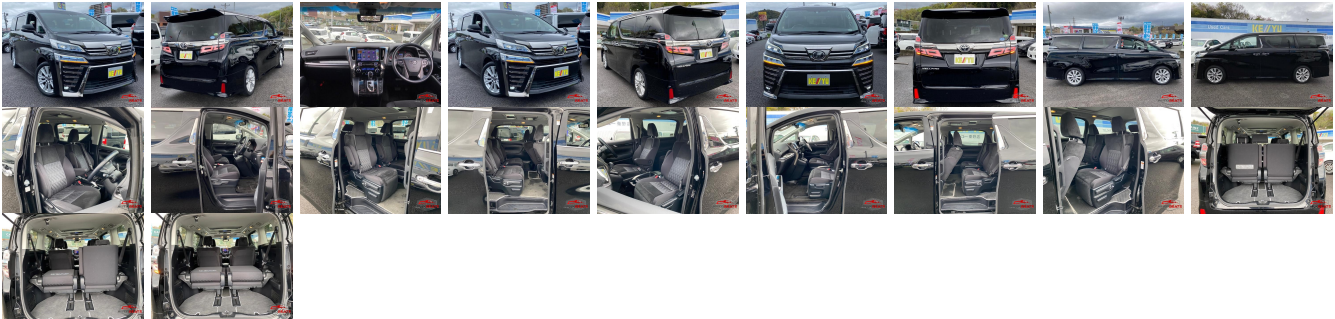

Vehicle Information

AB-7700500

TOYOTA

First Registration Year: 2018-04
 Manufacture Year: 2018-04

Model: VELLFIRE **Chassis No:** AGH30-018**** **Transmission:** Automatic **Exterior:**
Grade: 4 **Engine:** **Mileage:** 49,600 **Interior:**
Fuel: Petrol **Seats:** 7 **Engine Capacity:** 2,500
Drive Train: 2WD **Color:** BLACK

Vehicle Options:

Pwr Steering	Pwr Wind	Pwr Mirrors	Center Lock
Air Cond	Reverse Camera	Pwr Slide Door	Easy Closer
Cruise Control	ABS	Air Bag	Fog Lamps
HID Head Lamps	LED Head Lamps	Spare Key	Remote Key
Push Start	Seat Heater	Pwr Seat	Leather Seat
Floor Mat	Sun Roof	Alloy Wheels	Grill Guard
Rear Wiper	Rear Spoiler	Stereo	Navi/TV
Car CD	Car MD	AUX	Spare Tire
Spare Tire Case	Puncture Repairing Kit	Tool	Jack
Operators Manual	Maint. Record		