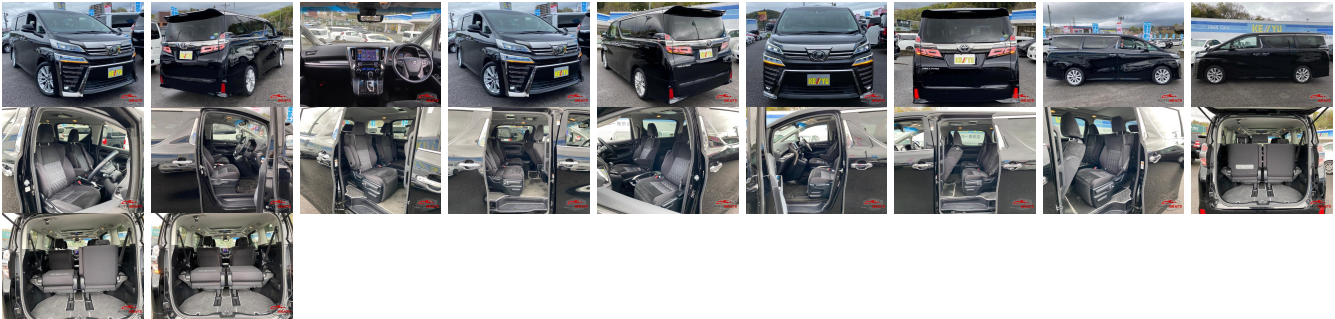

## Vehicle Information

AB-7700500

TOYOTA

**First Registration Year:** 2018-04  
**Manufacture Year:** 2018-04

<b>Model:</b>	VELLFIRE	<b>Chassis No:</b>	AGH30-018****	<b>Transmission:</b>	Automatic	<b>Exterior:</b>
<b>Grade:</b>	4	<b>Engine:</b>		<b>Mileage:</b>	49,600	<b>Interior:</b>
<b>Fuel:</b>	Petrol	<b>Seats:</b>	7	<b>Engine Capacity:</b>	2,500	
<b>Drive Train:</b>	2WD			<b>Color:</b>	BLACK	

## Vehicle Options:

Pwr Steering	Pwr Wind	Pwr Mirrors	Center Lock
Air Cond	Reverse Camera	Pwr Slide Door	Easy Closer
Cruise Control	ABS	Air Bag	Fog Lamps
HID Head Lamps	LED Head Lamps	Spare Key	Remote Key
Push Start	Seat Heater	Pwr Seat	Leather Seat
Floor Mat	Sun Roof	Alloy Wheels	Grill Guard
Rear Wiper	Rear Spoiler	Stereo	Navi/TV
Car CD	Car MD	AUX	Spare Tire
Spare Tire Case	Puncture Repairing Kit	Tool	Jack
Operators Manual	Maint. Record		