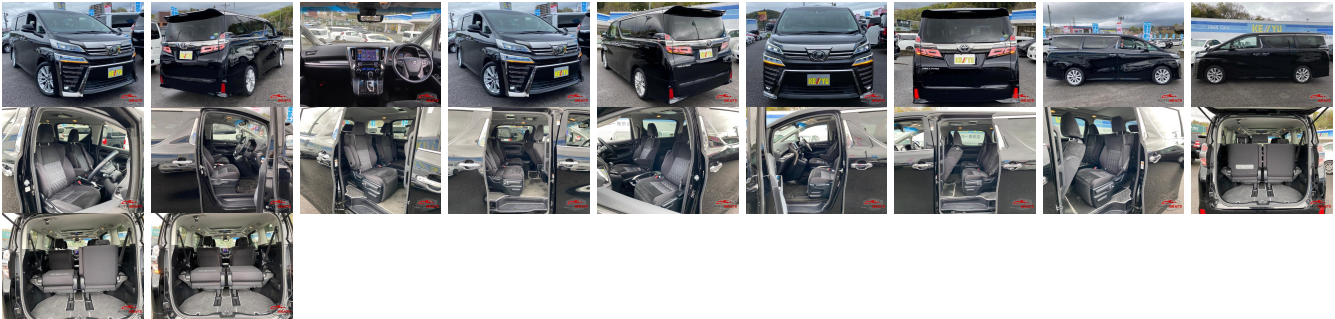

Vehicle Information

AB-7700500

TOYOTA

First Registration Year: 2018-04
 Manufacture Year: 2018-04

Model:	VELLFIRE	Chassis No:	AGH30-018****	Transmission:	Automatic	Exterior:
Grade:	4	Engine:		Mileage:	49,600	Interior:
Fuel:	Petrol	Seats:	7	Engine Capacity:	2,500	
Drive Train:	2WD			Color:	BLACK	

Vehicle Options:

Pwr Steering	Pwr Wind	Pwr Mirrors	Center Lock
Air Cond	Reverse Camera	Pwr Slide Door	Easy Closer
Cruise Control	ABS	Air Bag	Fog Lamps
HID Head Lamps	LED Head Lamps	Spare Key	Remote Key
Push Start	Seat Heater	Pwr Seat	Leather Seat
Floor Mat	Sun Roof	Alloy Wheels	Grill Guard
Rear Wiper	Rear Spoiler	Stereo	Navi/TV
Car CD	Car MD	AUX	Spare Tire
Spare Tire Case	Puncture Repairing Kit	Tool	Jack
Operators Manual	Maint. Record		