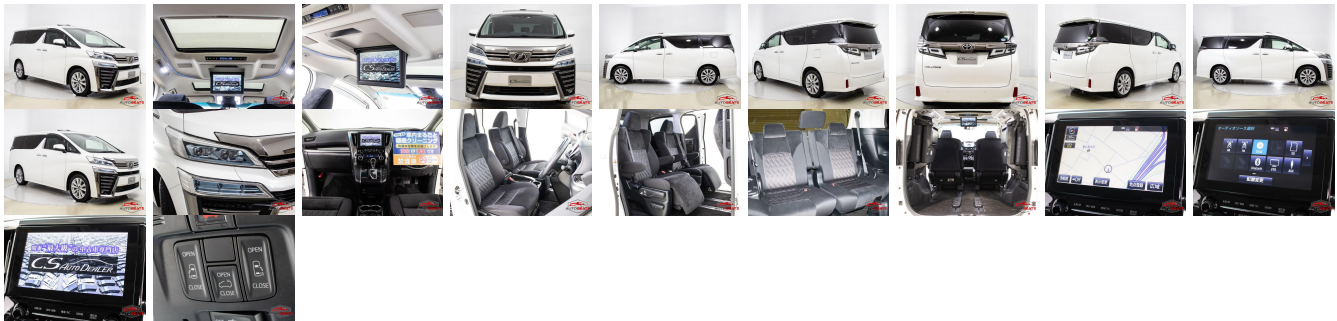

Vehicle Information

AB-7700494

TOYOTA

First Registration Year: 2018-05
 Manufacture Year: 2018-05

Model: VELLFIRE **Chassis No:** AGH30-019**** **Transmission:** Automatic **Exterior:**
Grade: 4 **Engine:** **Mileage:** 58,456 **Interior:**
Fuel: Petrol **Seats:** 7 **Engine Capacity:** 2,500
Drive Train: 2WD **Color:** PEARL

Vehicle Options:

Pwr Steering	Pwr Wind	Pwr Mirrors	Center Lock
Air Cond	Reverse Camera	Pwr Slide Door	Easy Closer
Cruise Control	ABS	Air Bag	Fog Lamps
HID Head Lamps	LED Head Lamps	Spare Key	Remote Key
Push Start	Seat Heater	Pwr Seat	Leather Seat
Floor Mat	Sun Roof	Alloy Wheels	Grill Guard
Rear Wiper	Rear Spoiler	Stereo	Navi/TV
Car CD	Car MD	AUX	Spare Tire
Spare Tire Case	Puncture Repairing Kit	Tool	Jack
Operators Manual	Maint. Record		