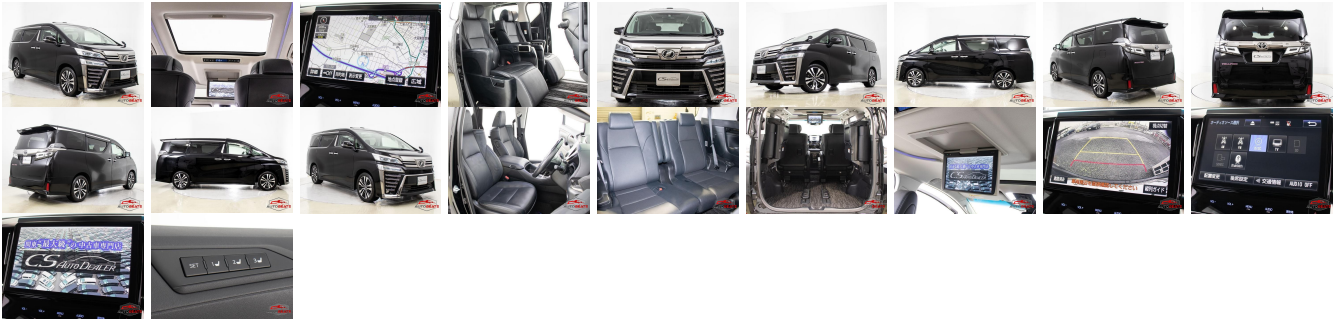

## Vehicle Information

AB-7700495

TOYOTA

First Registration Year: 2018-03  
 Manufacture Year: 2018-03

**Model:** VELLFIRE      **Chassis No:** AGH30-018\*\*\*\*      **Transmission:** Automatic      **Exterior:**  
**Grade:** 4      **Engine:**      **Mileage:** 54,599      **Interior:**  
**Fuel:** Petrol      **Seats:** 7      **Engine Capacity:** 2,500  
**Drive Train:** 2WD      **Color:** BLACK

## Vehicle Options:

Pwr Steering	Pwr Wind	Pwr Mirrors	Center Lock
Air Cond	Reverse Camera	Pwr Slide Door	Easy Closer
Cruise Control	ABS	Air Bag	Fog Lamps
HID Head Lamps	LED Head Lamps	Spare Key	Remote Key
Push Start	Seat Heater	Pwr Seat	Leather Seat
Floor Mat	Sun Roof	Alloy Wheels	Grill Guard
Rear Wiper	Rear Spoiler	Stereo	Navi/TV
Car CD	Car MD	AUX	Spare Tire
Spare Tire Case	Puncture Repairing Kit	Tool	Jack
Operators Manual	Maint. Record		