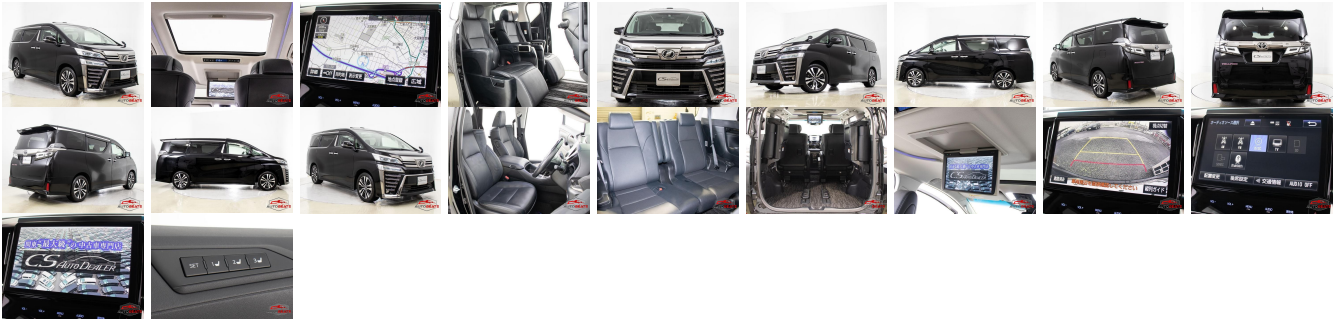

Vehicle Information

AB-7700495

TOYOTA

First Registration Year: 2018-03
 Manufacture Year: 2018-03

Model: VELLFIRE **Chassis No:** AGH30-018**** **Transmission:** Automatic **Exterior:**
Grade: 4 **Engine:** **Mileage:** 54,599 **Interior:**
Fuel: Petrol **Seats:** 7 **Engine Capacity:** 2,500
Drive Train: 2WD **Color:** BLACK

Vehicle Options:

Pwr Steering	Pwr Wind	Pwr Mirrors	Center Lock
Air Cond	Reverse Camera	Pwr Slide Door	Easy Closer
Cruise Control	ABS	Air Bag	Fog Lamps
HID Head Lamps	LED Head Lamps	Spare Key	Remote Key
Push Start	Seat Heater	Pwr Seat	Leather Seat
Floor Mat	Sun Roof	Alloy Wheels	Grill Guard
Rear Wiper	Rear Spoiler	Stereo	Navi/TV
Car CD	Car MD	AUX	Spare Tire
Spare Tire Case	Puncture Repairing Kit	Tool	Jack
Operators Manual	Maint. Record		