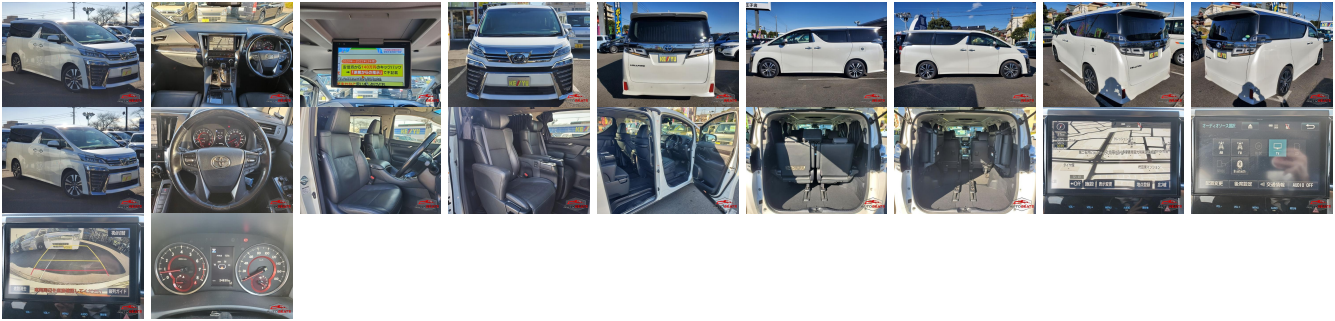

## Vehicle Information

AB-7700437

TOYOTA

First Registration Year: 2018-04  
 Manufacture Year: 2018-04

**Model:** VELLFIRE      **Chassis No:** AGH30-018\*\*\*\*      **Transmission:** Automatic      **Exterior:**  
**Grade:** 4      **Engine:**      **Mileage:** 24,829      **Interior:**  
**Fuel:** Petrol      **Seats:** 7      **Engine Capacity:** 2,500  
**Drive Train:** 2WD      **Color:** PEARL WHITE

## Vehicle Options:

Pwr Steering	Pwr Wind	Pwr Mirrors	Center Lock
Air Cond	Reverse Camera	Pwr Slide Door	Easy Closer
Cruise Control	ABS	Air Bag	Fog Lamps
HID Head Lamps	LED Head Lamps	Spare Key	Remote Key
Push Start	Seat Heater	Pwr Seat	Leather Seat
Floor Mat	Sun Roof	Alloy Wheels	Grill Guard
Rear Wiper	Rear Spoiler	Stereo	Navi/TV
Car CD	Car MD	AUX	Spare Tire
Spare Tire Case	Puncture Repairing Kit	Tool	Jack
Operators Manual	Maint. Record		