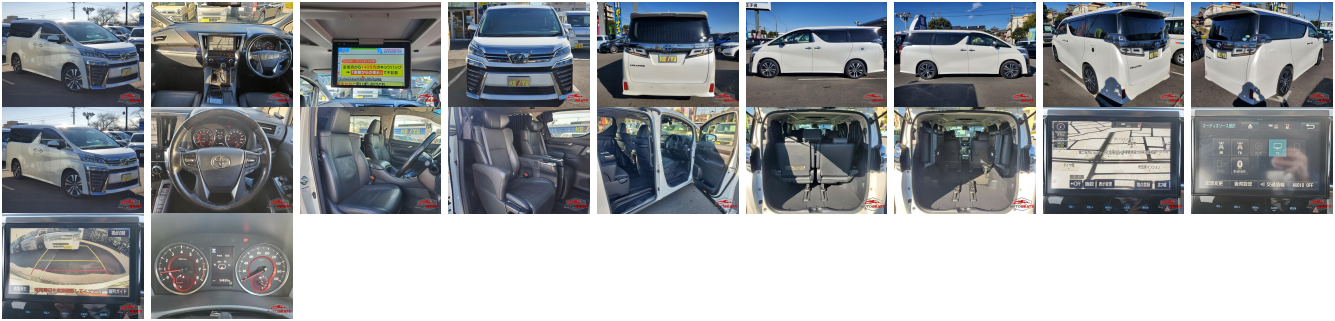

Vehicle Information

AB-7700437

TOYOTA

First Registration Year: 2018-04
 Manufacture Year: 2018-04

Model: VELLFIRE **Chassis No:** AGH30-018**** **Transmission:** Automatic **Exterior:**
Grade: 4 **Engine:** **Mileage:** 24,829 **Interior:**
Fuel: Petrol **Seats:** 7 **Engine Capacity:** 2,500
Drive Train: 2WD **Color:** PEARL WHITE

Vehicle Options:

Pwr Steering	Pwr Wind	Pwr Mirrors	Center Lock
Air Cond	Reverse Camera	Pwr Slide Door	Easy Closer
Cruise Control	ABS	Air Bag	Fog Lamps
HID Head Lamps	LED Head Lamps	Spare Key	Remote Key
Push Start	Seat Heater	Pwr Seat	Leather Seat
Floor Mat	Sun Roof	Alloy Wheels	Grill Guard
Rear Wiper	Rear Spoiler	Stereo	Navi/TV
Car CD	Car MD	AUX	Spare Tire
Spare Tire Case	Puncture Repairing Kit	Tool	Jack
Operators Manual	Maint. Record		