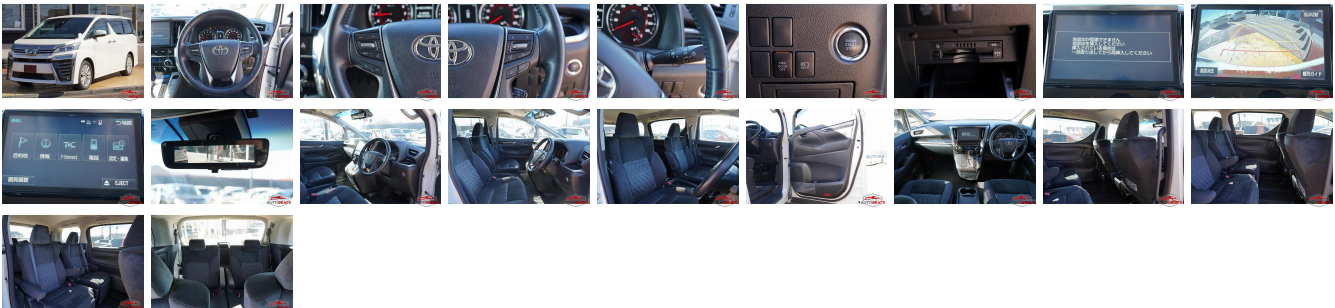

Vehicle Information

AB-7700503

TOYOTA

First Registration Year: 2018-03
 Manufacture Year: 2018-03

Model: VELLFIRE **Chassis No:** AGH30-017**** **Transmission:** Automatic **Exterior:**
Grade: 4 **Engine:** **Mileage:** 75,370 **Interior:**
Fuel: Petrol **Seats:** 7 **Engine Capacity:** 2,500
Drive Train: 2WD **Color:** PEARL WHITE

Vehicle Options:

Pwr Steering	Pwr Wind	Pwr Mirrors	Center Lock
Air Cond	Reverse Camera	Pwr Slide Door	Easy Closer
Cruise Control	ABS	Air Bag	Fog Lamps
HID Head Lamps	LED Head Lamps	Spare Key	Remote Key
Push Start	Seat Heater	Pwr Seat	Leather Seat
Floor Mat	Sun Roof	Alloy Wheels	Grill Guard
Rear Wiper	Rear Spoiler	Stereo	Navi/TV
Car CD	Car MD	AUX	Spare Tire
Spare Tire Case	Puncture Repairing Kit	Tool	Jack
Operators Manual	Maint. Record		