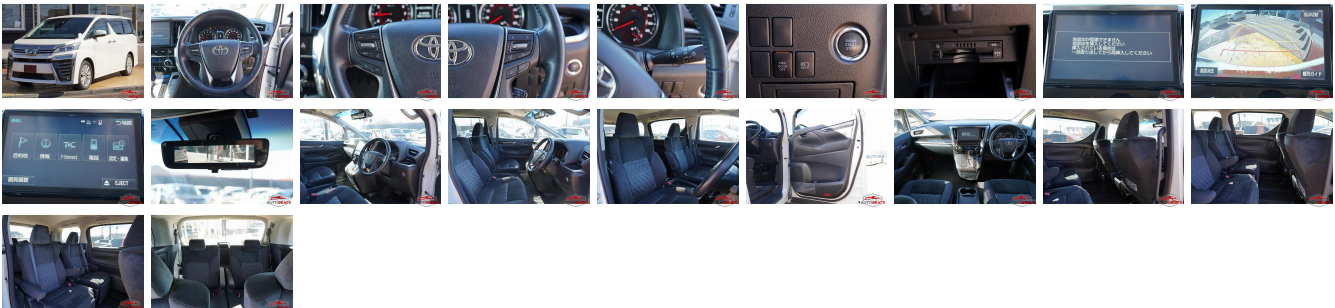

Vehicle Information

AB-7700503

TOYOTA

First Registration Year: 2018-03
 Manufacture Year: 2018-03

Model: VELLFIRE **Chassis No:** AGH30-017**** **Transmission:** Automatic **Exterior:**
Grade: 4 **Engine:** **Mileage:** 75,370 **Interior:**
Fuel: Petrol **Seats:** 7 **Engine Capacity:** 2,500
Drive Train: 2WD **Color:** PEARL WHITE

Vehicle Options:

| | | | |
|------------------|------------------------|----------------|--------------|
| Pwr Steering | Pwr Wind | Pwr Mirrors | Center Lock |
| Air Cond | Reverse Camera | Pwr Slide Door | Easy Closer |
| Cruise Control | ABS | Air Bag | Fog Lamps |
| HID Head Lamps | LED Head Lamps | Spare Key | Remote Key |
| Push Start | Seat Heater | Pwr Seat | Leather Seat |
| Floor Mat | Sun Roof | Alloy Wheels | Grill Guard |
| Rear Wiper | Rear Spoiler | Stereo | Navi/TV |
| Car CD | Car MD | AUX | Spare Tire |
| Spare Tire Case | Puncture Repairing Kit | Tool | Jack |
| Operators Manual | Maint. Record | | |