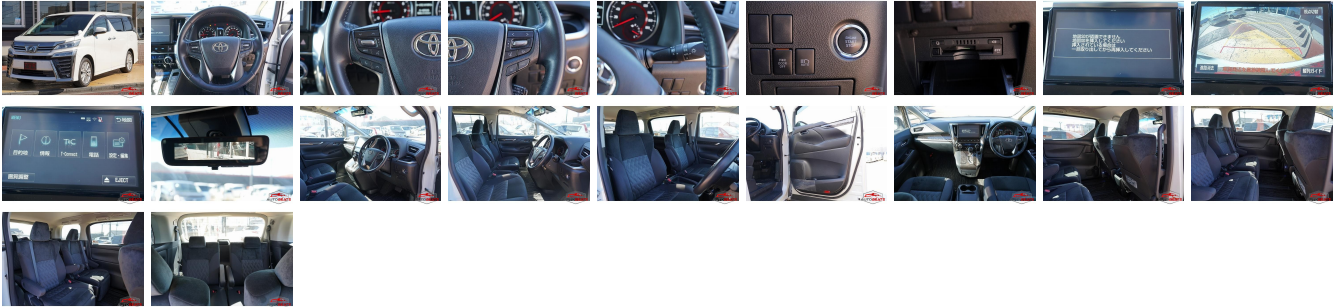

Vehicle Information

AB-7700503

TOYOTA

First Registration Year: 2018-03
 Manufacture Year: 2018-03

Model: VELLFIRE **Chassis No:** AGH30-017**** **Transmission:** Automatic **Exterior:**
Grade: 4 **Engine:** **Mileage:** 75,370 **Interior:**
Fuel: Petrol **Seats:** 7 **Engine Capacity:** 2,500
Drive Train: 2WD **Color:** PEARL WHITE

Vehicle Options:

Pwr Steering	Pwr Wind	Pwr Mirrors	Center Lock
Air Cond	Reverse Camera	Pwr Slide Door	Easy Closer
Cruise Control	ABS	Air Bag	Fog Lamps
HID Head Lamps	LED Head Lamps	Spare Key	Remote Key
Push Start	Seat Heater	Pwr Seat	Leather Seat
Floor Mat	Sun Roof	Alloy Wheels	Grill Guard
Rear Wiper	Rear Spoiler	Stereo	Navi/TV
Car CD	Car MD	AUX	Spare Tire
Spare Tire Case	Puncture Repairing Kit	Tool	Jack
Operators Manual	Maint. Record		