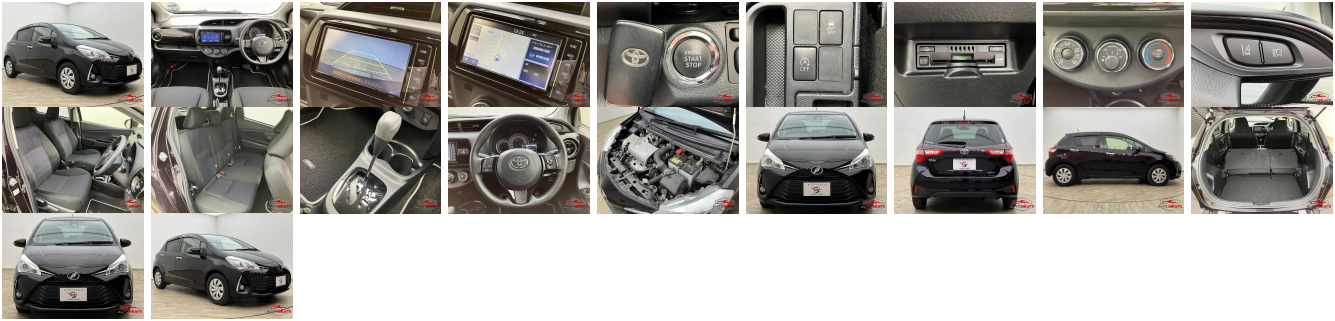

Vehicle Information

AB-770039

TOYOTA

First Registration Year: 2018-11
 Manufacture Year: 2018-11

Model: VITZ **Chassis No:** NSP130-402**** **Transmission:** Automatic **Exterior:**
Grade: 4 **Engine:** **Mileage:** 32,000 **Interior:**
Fuel: Petrol **Seats:** 5 **Engine Capacity:** 1,300
Drive Train: 2WD **Color:** WINE M

Vehicle Options:

Pwr Steering	Pwr Wind	Pwr Mirrors	Center Lock
Air Cond	Reverse Camera	Pwr Slide Door	Easy Closer
Cruise Control	ABS	Air Bag	Fog Lamps
HID Head Lamps	LED Head Lamps	Spare Key	Remote Key
Push Start	Seat Heater	Pwr Seat	Leather Seat
Floor Mat	Sun Roof	Alloy Wheels	Grill Guard
Rear Wiper	Rear Spoiler	Stereo	Navi/TV
Car CD	Car MD	AUX	Spare Tire
Spare Tire Case	Puncture Repairing Kit	Tool	Jack
Operators Manual	Maint. Record		