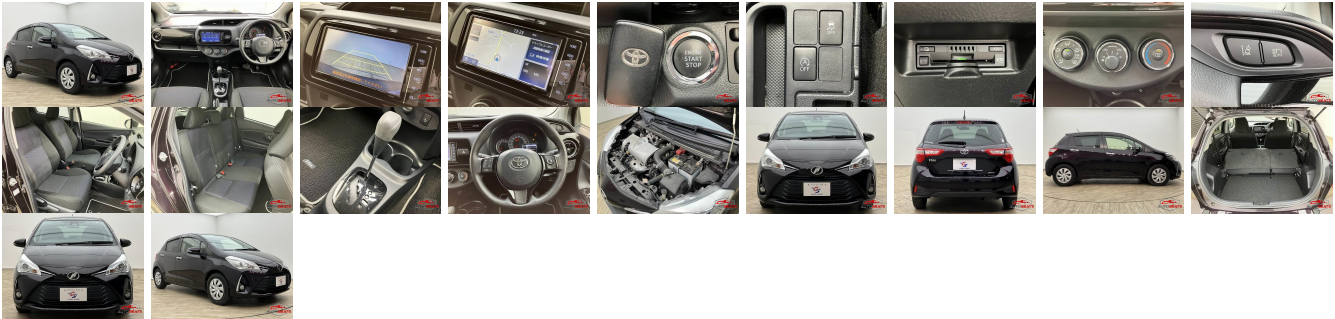

Vehicle Information

AB-770039

TOYOTA

First Registration Year: 2018-11
 Manufacture Year: 2018-11

Model: VITZ **Chassis No:** NSP130-402**** **Transmission:** Automatic **Exterior:**
Grade: 4 **Engine:** **Mileage:** 32,000 **Interior:**
Fuel: Petrol **Seats:** 5 **Engine Capacity:** 1,300
Drive Train: 2WD **Color:** WINE M

Vehicle Options:

Pwr Steering	Pwr Wind	Pwr Mirrors	Center Lock
Air Cond	Reverse Camera	Pwr Slide Door	Easy Closer
Cruise Control	ABS	Air Bag	Fog Lamps
HID Head Lamps	LED Head Lamps	Spare Key	Remote Key
Push Start	Seat Heater	Pwr Seat	Leather Seat
Floor Mat	Sun Roof	Alloy Wheels	Grill Guard
Rear Wiper	Rear Spoiler	Stereo	Navi/TV
Car CD	Car MD	AUX	Spare Tire
Spare Tire Case	Puncture Repairing Kit	Tool	Jack
Operators Manual	Maint. Record		