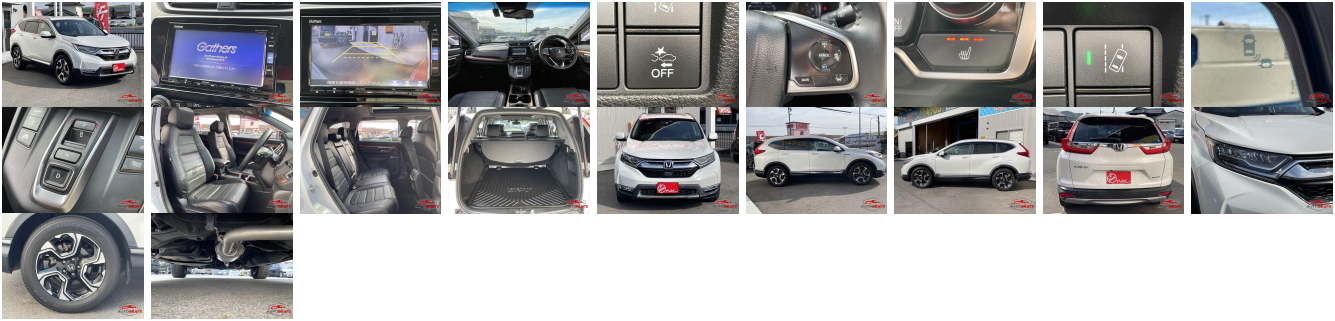

Vehicle Information

HONDA

First Registration Year: 2019-03
Manufacture Year: 2019-03

**AB-
7700100434**

Model: CR-V HYBRID **Chassis No:** RT5-100**** **Transmission:** Automatic **Exterior:**
Grade: 4 **Engine:** **Mileage:** 30,032 **Interior:**
Fuel: Hybrid **Seats:** 5 **Engine Capacity:** 2,000
Drive Train: 2WD **Color:** PEARL

Vehicle Options:

Pwr Steering	Pwr Wind	Pwr Mirrors	Center Lock
Air Cond	Reverse Camera	Pwr Slide Door	Easy Closer
Cruise Control	ABS	Air Bag	Fog Lamps
HID Head Lamps	LED Head Lamps	Spare Key	Remote Key
Push Start	Seat Heater	Pwr Seat	Leather Seat
Floor Mat	Sun Roof	Alloy Wheels	Grill Guard
Rear Wiper	Rear Spoiler	Stereo	Navi/TV
Car CD	Car MD	AUX	Spare Tire
Spare Tire Case	Puncture Repairing Kit	Tool	Jack
Operators Manual	Maint. Record		