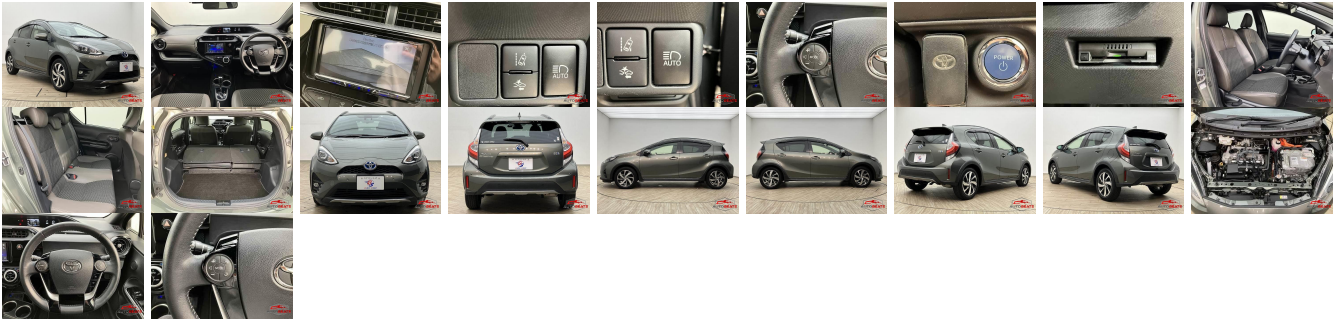

Vehicle Information

AB-770090

TOYOTA

First Registration Year: 2019-03
Manufacture Year: 2019-03

Model: AQUA	Chassis No: NHP10-684****	Transmission: Automatic	Exterior:
Grade: 4	Engine:	Mileage: 43,000	Interior:
Fuel: Hybrid	Seats: 5	Engine Capacity: 1,500	
Drive Train: 2WD		Color: GREEN M	

Vehicle Options:

Pwr Steering	Pwr Wind	Pwr Mirrors	Center Lock
Air Cond	Reverse Camera	Pwr Slide Door	Easy Closer
Cruise Control	ABS	Air Bag	Fog Lamps
HID Head Lamps	LED Head Lamps	Spare Key	Remote Key
Push Start	Seat Heater	Pwr Seat	Leather Seat
Floor Mat	Sun Roof	Alloy Wheels	Grill Guard
Rear Wiper	Rear Spoiler	Stereo	Navi/TV
Car CD	Car MD	AUX	Spare Tire
Spare Tire Case	Puncture Repairing Kit	Tool	Jack
Operators Manual	Maint. Record		