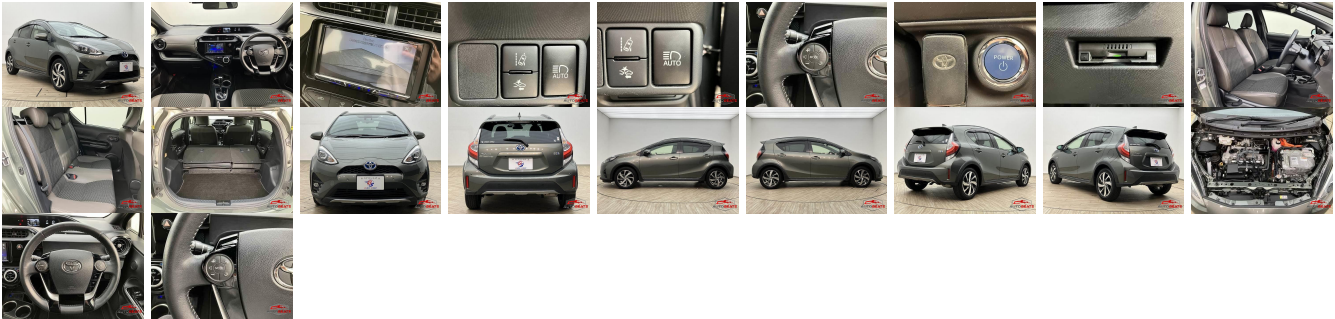

Vehicle Information

AB-770090

TOYOTA

First Registration Year: 2019-03
 Manufacture Year: 2019-03

Model: AQUA	Chassis No: NHP10-684****	Transmission: Automatic	Exterior:
Grade: 4	Engine:	Mileage: 43,000	Interior:
Fuel: Hybrid	Seats: 5	Engine Capacity: 1,500	
Drive Train: 2WD		Color: GREEN M	

Vehicle Options:

Pwr Steering	Pwr Wind	Pwr Mirrors	Center Lock
Air Cond	Reverse Camera	Pwr Slide Door	Easy Closer
Cruise Control	ABS	Air Bag	Fog Lamps
HID Head Lamps	LED Head Lamps	Spare Key	Remote Key
Push Start	Seat Heater	Pwr Seat	Leather Seat
Floor Mat	Sun Roof	Alloy Wheels	Grill Guard
Rear Wiper	Rear Spoiler	Stereo	Navi/TV
Car CD	Car MD	AUX	Spare Tire
Spare Tire Case	Puncture Repairing Kit	Tool	Jack
Operators Manual	Maint. Record		