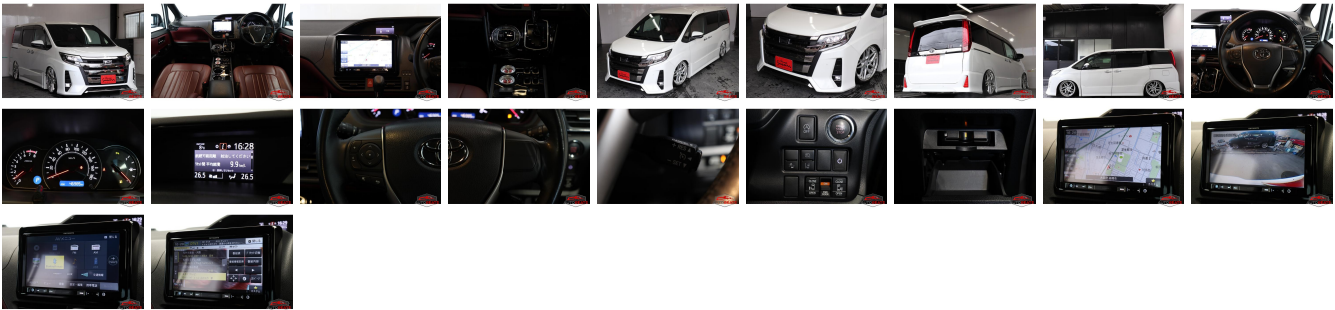

Vehicle Information

AB-7700331

TOYOTA

First Registration Year: 2019-09
 Manufacture Year: 2019-09

Model: NOAH **Chassis No:** ZRR80-054**** **Transmission:** Automatic **Exterior:**
Grade: 4 **Engine:** **Mileage:** 47,000 **Interior:**
Fuel: Petrol **Seats:** 7 **Engine Capacity:** 2,000
Drive Train: 2WD **Color:** PEARL WHITE

Vehicle Options:

Pwr Steering	Pwr Wind	Pwr Mirrors	Center Lock
Air Cond	Reverse Camera	Pwr Slide Door	Easy Closer
Cruise Control	ABS	Air Bag	Fog Lamps
HID Head Lamps	LED Head Lamps	Spare Key	Remote Key
Push Start	Seat Heater	Pwr Seat	Leather Seat
Floor Mat	Sun Roof	Alloy Wheels	Grill Guard
Rear Wiper	Rear Spoiler	Stereo	Navi/TV
Car CD	Car MD	AUX	Spare Tire
Spare Tire Case	Puncture Repairing Kit	Tool	Jack
Operators Manual	Maint. Record		