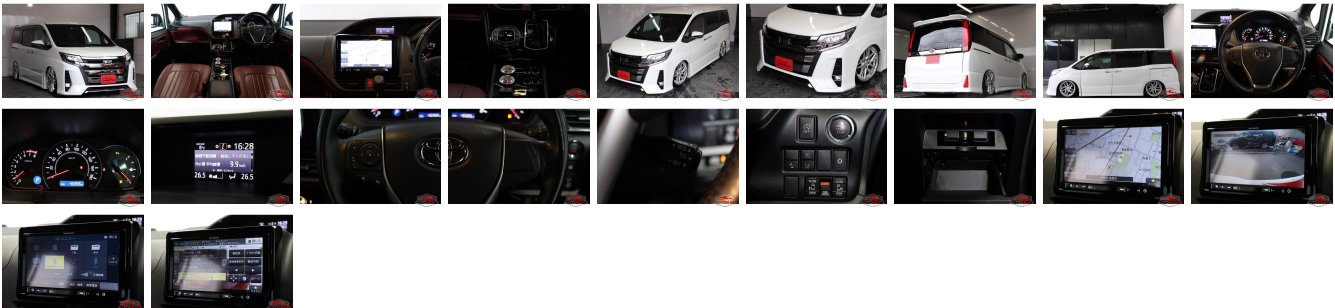

Vehicle Information

AB-7700331

TOYOTA

First Registration Year: 2019-09
 Manufacture Year: 2019-09

Model: NOAH **Chassis No:** ZRR80-054**** **Transmission:** Automatic **Exterior:**
Grade: 4 **Engine:** **Mileage:** 47,000 **Interior:**
Fuel: Petrol **Seats:** 7 **Engine Capacity:** 2,000
Drive Train: 2WD **Color:** PEARL WHITE

Vehicle Options:

Pwr Steering	Pwr Wind	Pwr Mirrors	Center Lock
Air Cond	Reverse Camera	Pwr Slide Door	Easy Closer
Cruise Control	ABS	Air Bag	Fog Lamps
HID Head Lamps	LED Head Lamps	Spare Key	Remote Key
Push Start	Seat Heater	Pwr Seat	Leather Seat
Floor Mat	Sun Roof	Alloy Wheels	Grill Guard
Rear Wiper	Rear Spoiler	Stereo	Navi/TV
Car CD	Car MD	AUX	Spare Tire
Spare Tire Case	Puncture Repairing Kit	Tool	Jack
Operators Manual	Maint. Record		