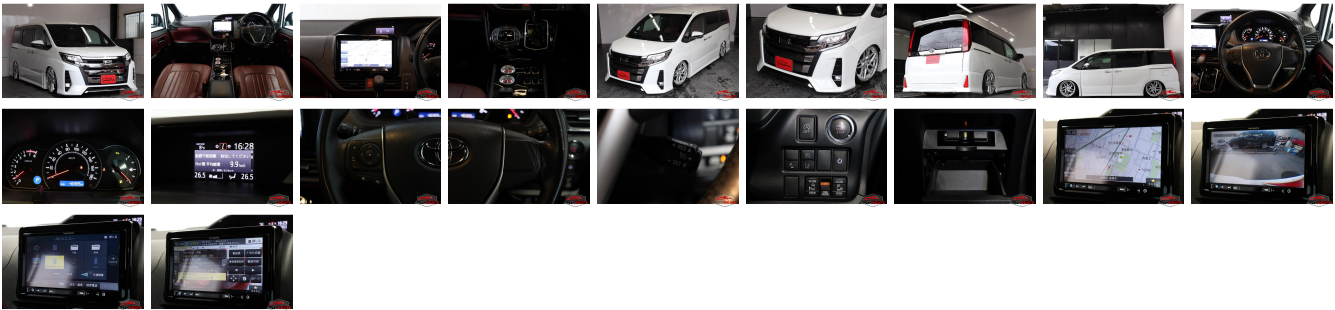

## Vehicle Information

AB-7700331

TOYOTA

First Registration Year: 2019-09  
 Manufacture Year: 2019-09

**Model:** NOAH      **Chassis No:** ZRR80-054\*\*\*\*      **Transmission:** Automatic      **Exterior:**  
**Grade:** 4      **Engine:**      **Mileage:** 47,000      **Interior:**  
**Fuel:** Petrol      **Seats:** 7      **Engine Capacity:** 2,000  
**Drive Train:** 2WD      **Color:** PEARL WHITE

## Vehicle Options:

Pwr Steering	Pwr Wind	Pwr Mirrors	Center Lock
Air Cond	Reverse Camera	Pwr Slide Door	Easy Closer
Cruise Control	ABS	Air Bag	Fog Lamps
HID Head Lamps	LED Head Lamps	Spare Key	Remote Key
Push Start	Seat Heater	Pwr Seat	Leather Seat
Floor Mat	Sun Roof	Alloy Wheels	Grill Guard
Rear Wiper	Rear Spoiler	Stereo	Navi/TV
Car CD	Car MD	AUX	Spare Tire
Spare Tire Case	Puncture Repairing Kit	Tool	Jack
Operators Manual	Maint. Record		