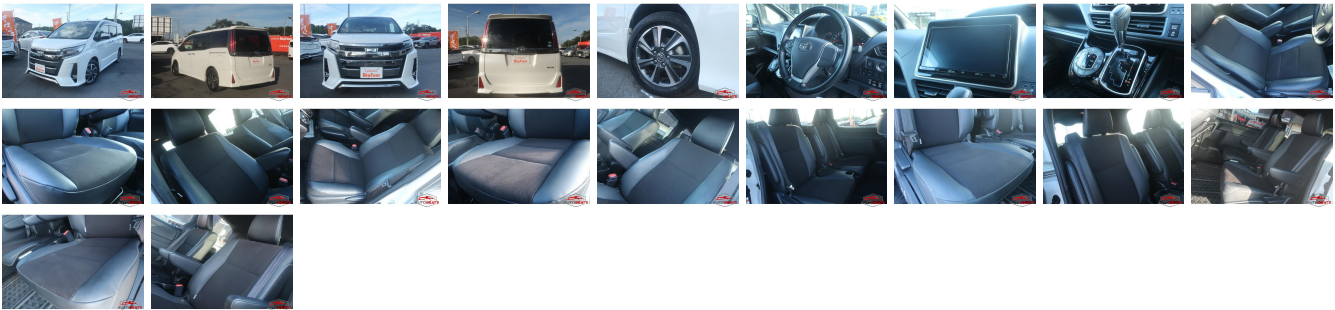

Vehicle Information

AB-7700334

TOYOTA

First Registration Year: 2019-03
 Manufacture Year: 2019-03

Model:	NOAH	Chassis No:	ZRR80W-051****	Transmission:	Automatic	Exterior:
Grade:	4	Engine:		Mileage:	48,200	Interior:
Fuel:	Petrol	Seats:	7	Engine Capacity:	2,000	
Drive Train:	2WD			Color:	PEARL WHITE	

Vehicle Options:

Pwr Steering	Pwr Wind	Pwr Mirrors	Center Lock
Air Cond	Reverse Camera	Pwr Slide Door	Easy Closer
Cruise Control	ABS	Air Bag	Fog Lamps
HID Head Lamps	LED Head Lamps	Spare Key	Remote Key
Push Start	Seat Heater	Pwr Seat	Leather Seat
Floor Mat	Sun Roof	Alloy Wheels	Grill Guard
Rear Wiper	Rear Spoiler	Stereo	Navi/TV
Car CD	Car MD	AUX	Spare Tire
Spare Tire Case	Puncture Repairing Kit	Tool	Jack
Operators Manual	Maint. Record		