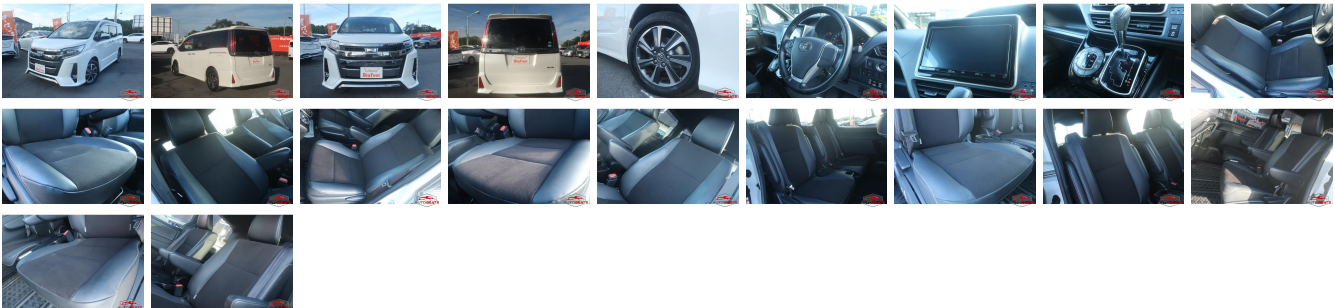

Vehicle Information

AB-7700334

TOYOTA

First Registration Year: 2019-03
 Manufacture Year: 2019-03

Model:	NOAH	Chassis No:	ZRR80W-051****	Transmission:	Automatic	Exterior:
Grade:	4	Engine:		Mileage:	48,200	Interior:
Fuel:	Petrol	Seats:	7	Engine Capacity:	2,000	
Drive Train:	2WD			Color:	PEARL WHITE	

Vehicle Options:

Pwr Steering	Pwr Wind	Pwr Mirrors	Center Lock
Air Cond	Reverse Camera	Pwr Slide Door	Easy Closer
Cruise Control	ABS	Air Bag	Fog Lamps
HID Head Lamps	LED Head Lamps	Spare Key	Remote Key
Push Start	Seat Heater	Pwr Seat	Leather Seat
Floor Mat	Sun Roof	Alloy Wheels	Grill Guard
Rear Wiper	Rear Spoiler	Stereo	Navi/TV
Car CD	Car MD	AUX	Spare Tire
Spare Tire Case	Puncture Repairing Kit	Tool	Jack
Operators Manual	Maint. Record		