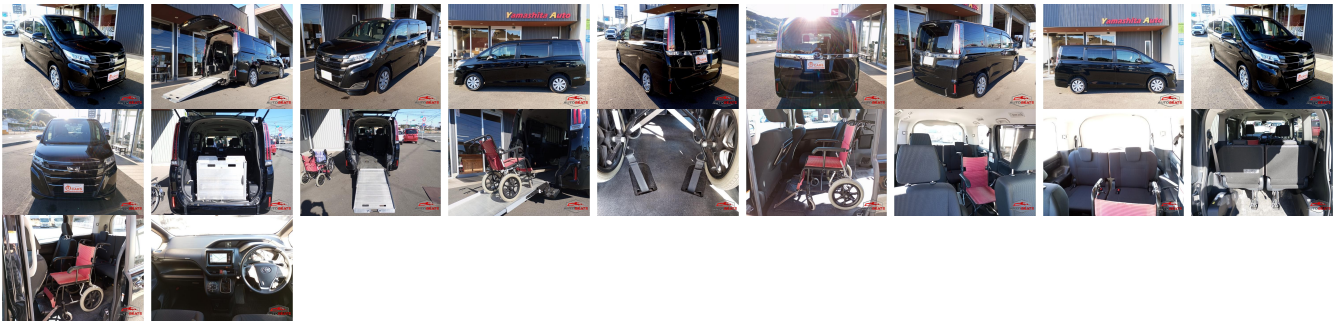

Vehicle Information

AB-7700298

TOYOTA

First Registration Year: 2019-04
 Manufacture Year: 2019-04

Model:	NOAH	Chassis No:	ZRR80G-052****	Transmission:	Automatic	Exterior:
Grade:	4	Engine:		Mileage:	62,800	Interior:
Fuel:	Diesel	Seats:	7	Engine Capacity:	2,000	
Drive Train:	2WD			Color:	BLACK M	

Vehicle Options:

Pwr Steering	Pwr Wind	Pwr Mirrors	Center Lock
Air Cond	Reverse Camera	Pwr Slide Door	Easy Closer
Cruise Control	ABS	Air Bag	Fog Lamps
HID Head Lamps	LED Head Lamps	Spare Key	Remote Key
Push Start	Seat Heater	Pwr Seat	Leather Seat
Floor Mat	Sun Roof	Alloy Wheels	Grill Guard
Rear Wiper	Rear Spoiler	Stereo	Navi/TV
Car CD	Car MD	AUX	Spare Tire
Spare Tire Case	Puncture Repairing Kit	Tool	Jack
Operators Manual	Maint. Record		