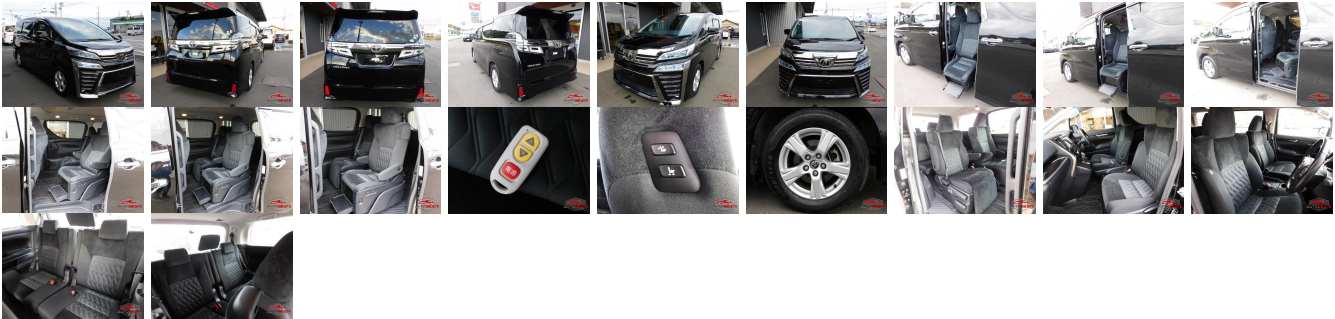

Vehicle Information

AB-7700455

TOYOTA

First Registration Year: 2019-04
 Manufacture Year: 2019-04

Model:	VELLFIRE	Chassis No:	AGH30W-025****	Transmission:	Automatic	Exterior:
Grade:	4	Engine:		Mileage:	36,623	Interior:
Fuel:	Petrol	Seats:	7	Engine Capacity:	2,500	
Drive Train:	2WD			Color:	BLACK	

Vehicle Options:

Pwr Steering	Pwr Wind	Pwr Mirrors	Center Lock
Air Cond	Reverse Camera	Pwr Slide Door	Easy Closer
Cruise Control	ABS	Air Bag	Fog Lamps
HID Head Lamps	LED Head Lamps	Spare Key	Remote Key
Push Start	Seat Heater	Pwr Seat	Leather Seat
Floor Mat	Sun Roof	Alloy Wheels	Grill Guard
Rear Wiper	Rear Spoiler	Stereo	Navi/TV
Car CD	Car MD	AUX	Spare Tire
Spare Tire Case	Puncture Repairing Kit	Tool	Jack
Operators Manual	Maint. Record		