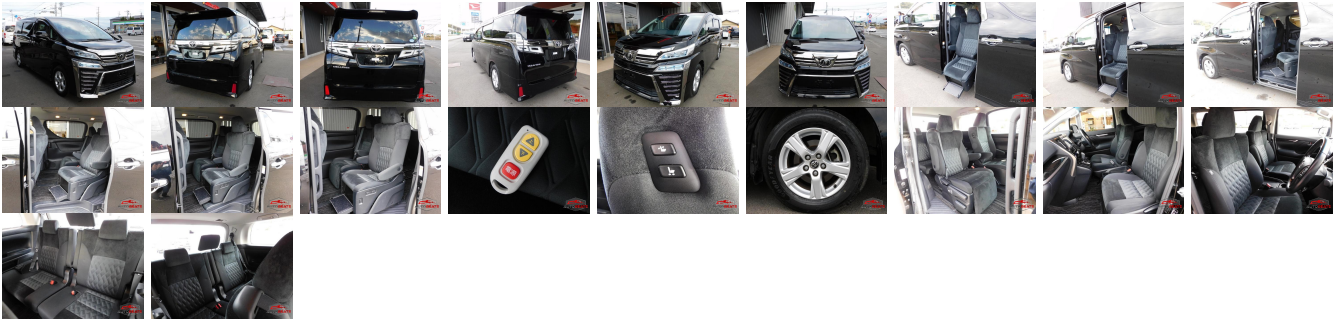

## Vehicle Information

AB-7700455

TOYOTA

First Registration Year: 2019-04  
 Manufacture Year: 2019-04

<b>Model:</b>	VELLFIRE	<b>Chassis No:</b>	AGH30W-025****	<b>Transmission:</b>	Automatic	<b>Exterior:</b>
<b>Grade:</b>	4	<b>Engine:</b>		<b>Mileage:</b>	36,623	<b>Interior:</b>
<b>Fuel:</b>	Petrol	<b>Seats:</b>	7	<b>Engine Capacity:</b>	2,500	
<b>Drive Train:</b>	2WD			<b>Color:</b>	BLACK	

## Vehicle Options:

Pwr Steering	Pwr Wind	Pwr Mirrors	Center Lock
Air Cond	Reverse Camera	Pwr Slide Door	Easy Closer
Cruise Control	ABS	Air Bag	Fog Lamps
HID Head Lamps	LED Head Lamps	Spare Key	Remote Key
Push Start	Seat Heater	Pwr Seat	Leather Seat
Floor Mat	Sun Roof	Alloy Wheels	Grill Guard
Rear Wiper	Rear Spoiler	Stereo	Navi/TV
Car CD	Car MD	AUX	Spare Tire
Spare Tire Case	Puncture Repairing Kit	Tool	Jack
Operators Manual	Maint. Record		