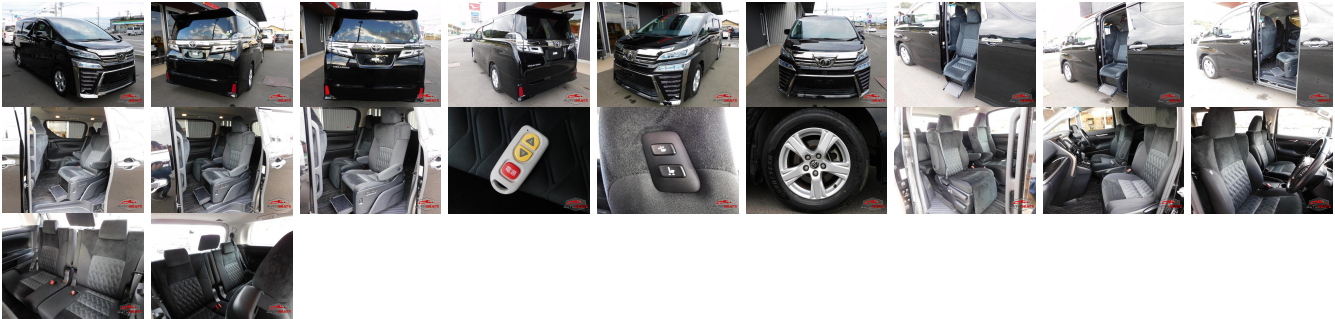

## Vehicle Information

AB-7700455

TOYOTA

First Registration Year: 2019-04  
 Manufacture Year: 2019-04

<b>Model:</b>	VELLFIRE	<b>Chassis No:</b>	AGH30W-025****	<b>Transmission:</b>	Automatic	<b>Exterior:</b>
<b>Grade:</b>	4	<b>Engine:</b>		<b>Mileage:</b>	36,623	<b>Interior:</b>
<b>Fuel:</b>	Petrol	<b>Seats:</b>	7	<b>Engine Capacity:</b>	2,500	
<b>Drive Train:</b>	2WD			<b>Color:</b>	BLACK	

## Vehicle Options:

Pwr Steering	Pwr Wind	Pwr Mirrors	Center Lock
Air Cond	Reverse Camera	Pwr Slide Door	Easy Closer
Cruise Control	ABS	Air Bag	Fog Lamps
HID Head Lamps	LED Head Lamps	Spare Key	Remote Key
Push Start	Seat Heater	Pwr Seat	Leather Seat
Floor Mat	Sun Roof	Alloy Wheels	Grill Guard
Rear Wiper	Rear Spoiler	Stereo	Navi/TV
Car CD	Car MD	AUX	Spare Tire
Spare Tire Case	Puncture Repairing Kit	Tool	Jack
Operators Manual	Maint. Record		