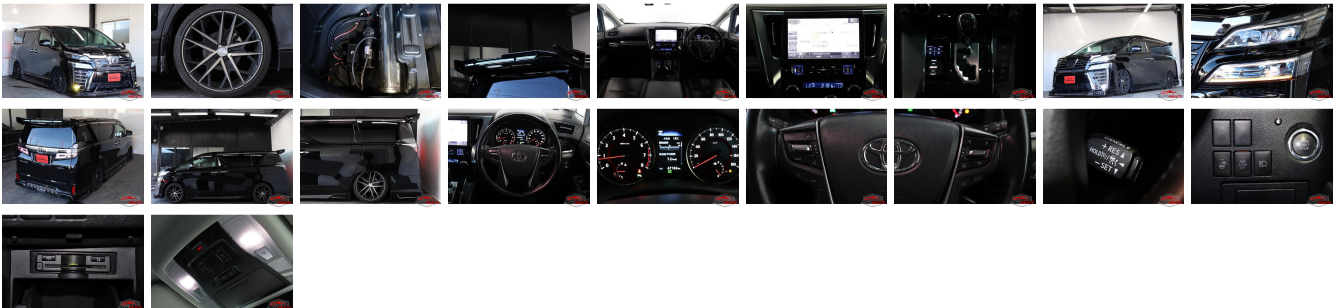

Vehicle Information

AB-7700448

TOYOTA

First Registration Year: 2019-07
 Manufacture Year: 2019-07

Model: VELLFIRE **Chassis No:** AGH35-003**** **Transmission:** Automatic **Exterior:**
Grade: 4 **Engine:** **Mileage:** 47,000 **Interior:**
Fuel: Petrol **Seats:** 7 **Engine Capacity:** 2,500
Drive Train: 4WD **Color:** BLACK

Vehicle Options:

Pwr Steering	Pwr Wind	Pwr Mirrors	Center Lock
Air Cond	Reverse Camera	Pwr Slide Door	Easy Closer
Cruise Control	ABS	Air Bag	Fog Lamps
HID Head Lamps	LED Head Lamps	Spare Key	Remote Key
Push Start	Seat Heater	Pwr Seat	Leather Seat
Floor Mat	Sun Roof	Alloy Wheels	Grill Guard
Rear Wiper	Rear Spoiler	Stereo	Navi/TV
Car CD	Car MD	AUX	Spare Tire
Spare Tire Case	Puncture Repairing Kit	Tool	Jack
Operators Manual	Maint. Record		