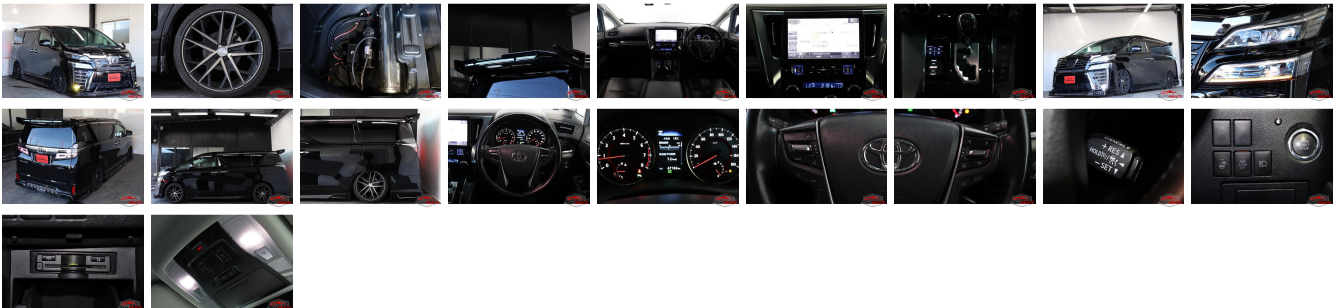

## Vehicle Information

AB-7700448

TOYOTA

First Registration Year: 2019-07  
 Manufacture Year: 2019-07

<b>Model:</b>	VELLFIRE	<b>Chassis No:</b>	AGH35-003****	<b>Transmission:</b>	Automatic	<b>Exterior:</b>
<b>Grade:</b>	4	<b>Engine:</b>		<b>Mileage:</b>	47,000	<b>Interior:</b>
<b>Fuel:</b>	Petrol	<b>Seats:</b>	7	<b>Engine Capacity:</b>	2,500	
<b>Drive Train:</b>	4WD			<b>Color:</b>	BLACK	

## Vehicle Options:

Pwr Steering	Pwr Wind	Pwr Mirrors	Center Lock
Air Cond	Reverse Camera	Pwr Slide Door	Easy Closer
Cruise Control	ABS	Air Bag	Fog Lamps
HID Head Lamps	LED Head Lamps	Spare Key	Remote Key
Push Start	Seat Heater	Pwr Seat	Leather Seat
Floor Mat	Sun Roof	Alloy Wheels	Grill Guard
Rear Wiper	Rear Spoiler	Stereo	Navi/TV
Car CD	Car MD	AUX	Spare Tire
Spare Tire Case	Puncture Repairing Kit	Tool	Jack
Operators Manual	Maint. Record		