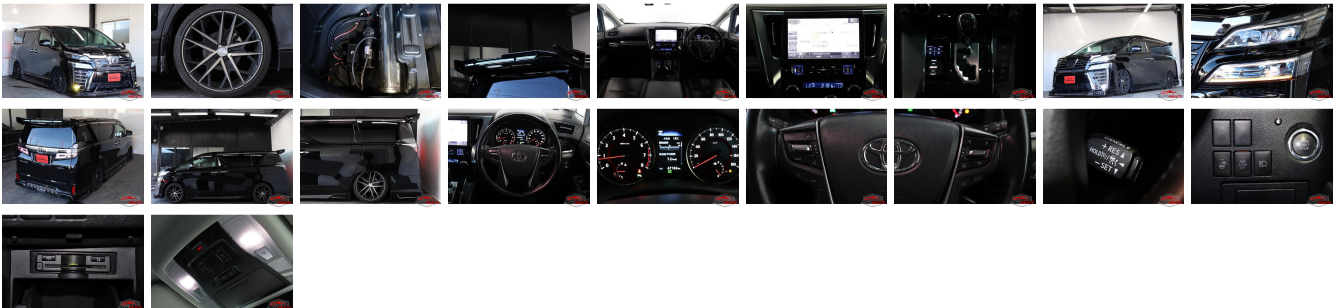

## Vehicle Information

AB-7700448

TOYOTA

First Registration Year: 2019-07  
 Manufacture Year: 2019-07

**Model:** VELLFIRE      **Chassis No:** AGH35-003\*\*\*\*      **Transmission:** Automatic      **Exterior:**  
**Grade:** 4      **Engine:**      **Mileage:** 47,000      **Interior:**  
**Fuel:** Petrol      **Seats:** 7      **Engine Capacity:** 2,500  
**Drive Train:** 4WD      **Color:** BLACK

## Vehicle Options:

|                  |                        |                |              |
|------------------|------------------------|----------------|--------------|
| Pwr Steering     | Pwr Wind               | Pwr Mirrors    | Center Lock  |
| Air Cond         | Reverse Camera         | Pwr Slide Door | Easy Closer  |
| Cruise Control   | ABS                    | Air Bag        | Fog Lamps    |
| HID Head Lamps   | LED Head Lamps         | Spare Key      | Remote Key   |
| Push Start       | Seat Heater            | Pwr Seat       | Leather Seat |
| Floor Mat        | Sun Roof               | Alloy Wheels   | Grill Guard  |
| Rear Wiper       | Rear Spoiler           | Stereo         | Navi/TV      |
| Car CD           | Car MD                 | AUX            | Spare Tire   |
| Spare Tire Case  | Puncture Repairing Kit | Tool           | Jack         |
| Operators Manual | Maint. Record          |                |              |