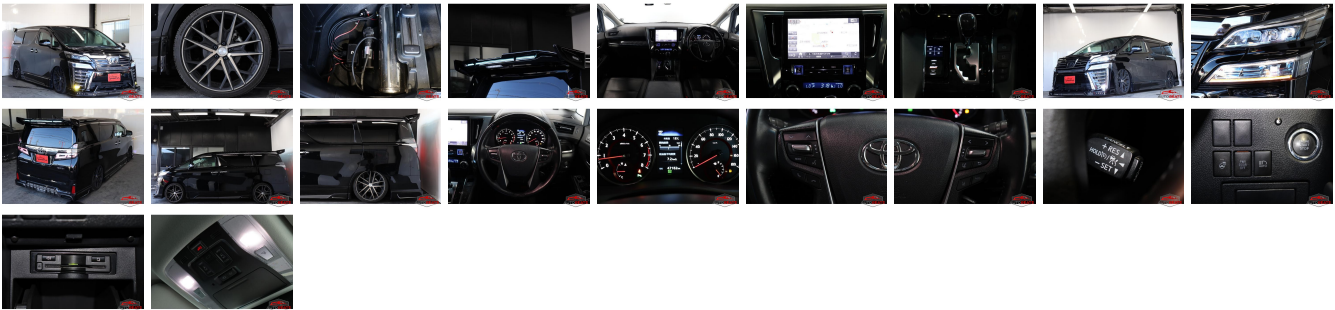

Vehicle Information

AB-7700448

TOYOTA

First Registration Year: 2019-07
 Manufacture Year: 2019-07

Model:	VELLFIRE	Chassis No:	AGH35-003****	Transmission:	Automatic	Exterior:
Grade:	4	Engine:		Mileage:	47,000	Interior:
Fuel:	Petrol	Seats:	7	Engine Capacity:	2,500	
Drive Train:	4WD			Color:	BLACK	

Vehicle Options:

Pwr Steering	Pwr Wind	Pwr Mirrors	Center Lock
Air Cond	Reverse Camera	Pwr Slide Door	Easy Closer
Cruise Control	ABS	Air Bag	Fog Lamps
HID Head Lamps	LED Head Lamps	Spare Key	Remote Key
Push Start	Seat Heater	Pwr Seat	Leather Seat
Floor Mat	Sun Roof	Alloy Wheels	Grill Guard
Rear Wiper	Rear Spoiler	Stereo	Navi/TV
Car CD	Car MD	AUX	Spare Tire
Spare Tire Case	Puncture Repairing Kit	Tool	Jack
Operators Manual	Maint. Record		