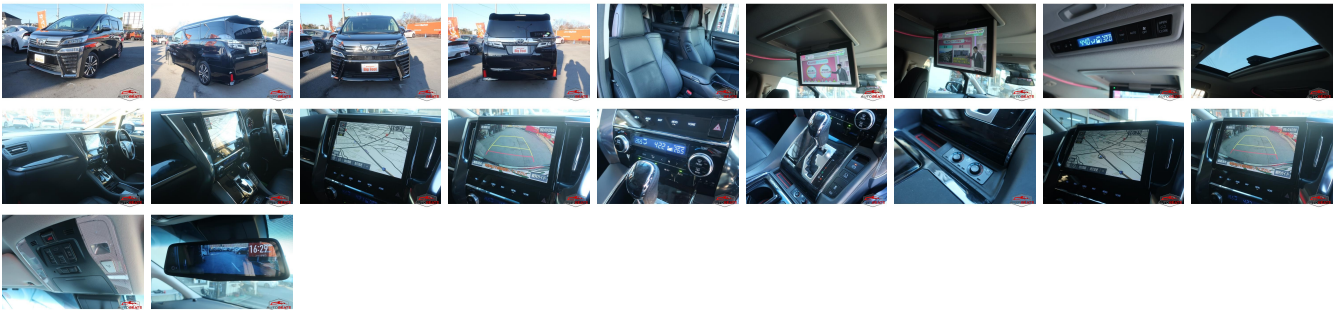

Vehicle Information

AB-7700449

TOYOTA

First Registration Year: 2019-11
 Manufacture Year: 2019-11

Model:	VELLFIRE	Chassis No:	AGH30W-028****	Transmission:	Automatic	Exterior:
Grade:	4	Engine:		Mileage:	41,898	Interior:
Fuel:	Petrol	Seats:	7	Engine Capacity:	2,500	
Drive Train:	2WD			Color:	BLACK	

Vehicle Options:

Pwr Steering	Pwr Wind	Pwr Mirrors	Center Lock
Air Cond	Reverse Camera	Pwr Slide Door	Easy Closer
Cruise Control	ABS	Air Bag	Fog Lamps
HID Head Lamps	LED Head Lamps	Spare Key	Remote Key
Push Start	Seat Heater	Pwr Seat	Leather Seat
Floor Mat	Sun Roof	Alloy Wheels	Grill Guard
Rear Wiper	Rear Spoiler	Stereo	Navi/TV
Car CD	Car MD	AUX	Spare Tire
Spare Tire Case	Puncture Repairing Kit	Tool	Jack
Operators Manual	Maint. Record		