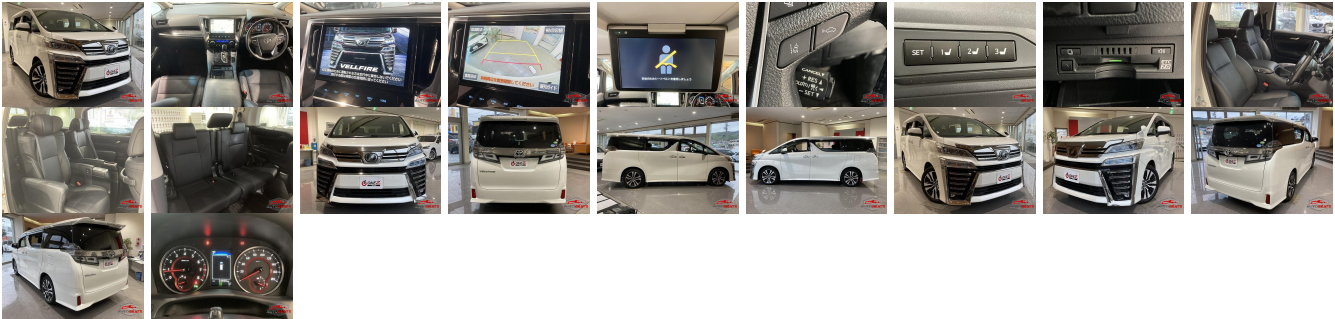

Vehicle Information

AB-7700450

TOYOTA

First Registration Year: 2019-03
 Manufacture Year: 2019-03

Model: VELLFIRE **Chassis No:** AGH30-024**** **Transmission:** Automatic **Exterior:**
Grade: 4 **Engine:** **Mileage:** 24,890 **Interior:**
Fuel: Petrol **Seats:** 7 **Engine Capacity:** 2,500
Drive Train: 2WD **Color:** PEARL WHITE

Vehicle Options:

Pwr Steering	Pwr Wind	Pwr Mirrors	Center Lock
Air Cond	Reverse Camera	Pwr Slide Door	Easy Closer
Cruise Control	ABS	Air Bag	Fog Lamps
HID Head Lamps	LED Head Lamps	Spare Key	Remote Key
Push Start	Seat Heater	Pwr Seat	Leather Seat
Floor Mat	Sun Roof	Alloy Wheels	Grill Guard
Rear Wiper	Rear Spoiler	Stereo	Navi/TV
Car CD	Car MD	AUX	Spare Tire
Spare Tire Case	Puncture Repairing Kit	Tool	Jack
Operators Manual	Maint. Record		