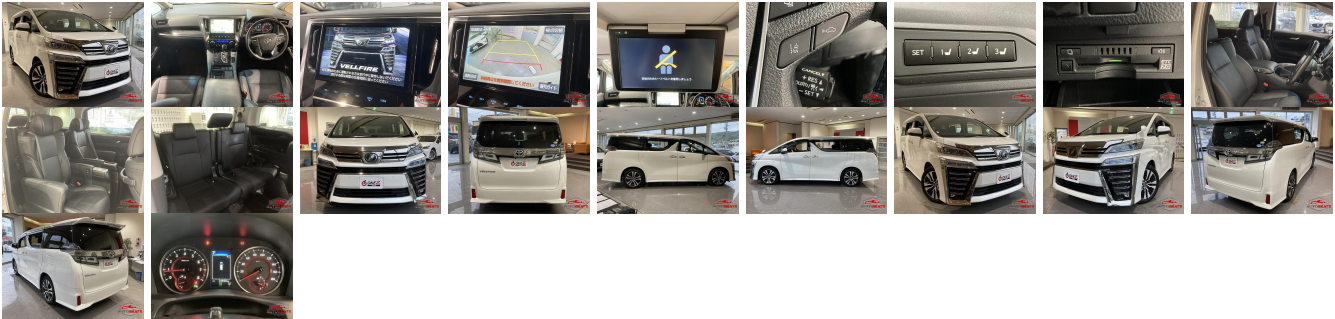

## Vehicle Information

AB-7700450

TOYOTA

First Registration Year: 2019-03  
 Manufacture Year: 2019-03

**Model:** VELLFIRE      **Chassis No:** AGH30-024\*\*\*\*      **Transmission:** Automatic      **Exterior:**  
**Grade:** 4      **Engine:**      **Mileage:** 24,890      **Interior:**  
**Fuel:** Petrol      **Seats:** 7      **Engine Capacity:** 2,500  
**Drive Train:** 2WD      **Color:** PEARL WHITE

## Vehicle Options:

Pwr Steering	Pwr Wind	Pwr Mirrors	Center Lock
Air Cond	Reverse Camera	Pwr Slide Door	Easy Closer
Cruise Control	ABS	Air Bag	Fog Lamps
HID Head Lamps	LED Head Lamps	Spare Key	Remote Key
Push Start	Seat Heater	Pwr Seat	Leather Seat
Floor Mat	Sun Roof	Alloy Wheels	Grill Guard
Rear Wiper	Rear Spoiler	Stereo	Navi/TV
Car CD	Car MD	AUX	Spare Tire
Spare Tire Case	Puncture Repairing Kit	Tool	Jack
Operators Manual	Maint. Record		