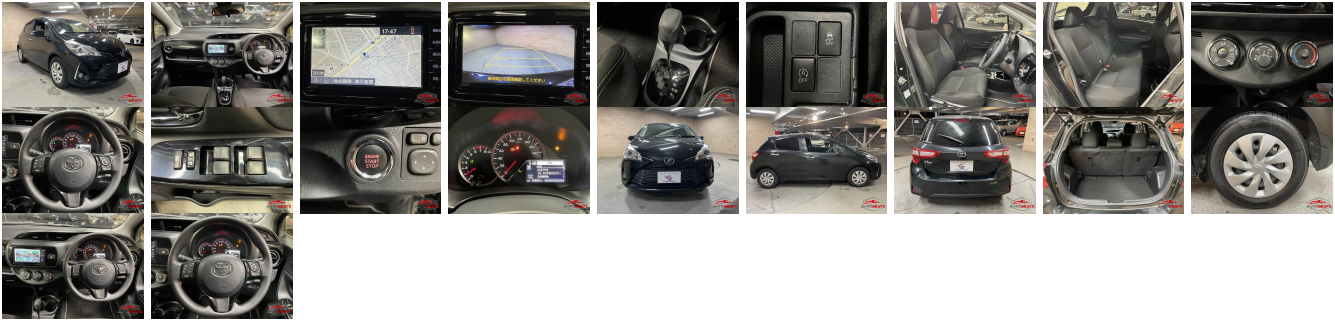

Vehicle Information

AB-770047

TOYOTA

First Registration Year: 2019-01
 Manufacture Year: 2019-01

Model:	VITZ	Chassis No:	NSP130-402****	Transmission:	Automatic	Exterior:
Grade:	4	Engine:		Mileage:	25,000	Interior:
Fuel:	Petrol	Seats:	5	Engine Capacity:	1,300	
Drive Train:	2WD			Color:	BLACK M	

Vehicle Options:

Pwr Steering	Pwr Wind	Pwr Mirrors	Center Lock
Air Cond	Reverse Camera	Pwr Slide Door	Easy Closer
Cruise Control	ABS	Air Bag	Fog Lamps
HID Head Lamps	LED Head Lamps	Spare Key	Remote Key
Push Start	Seat Heater	Pwr Seat	Leather Seat
Floor Mat	Sun Roof	Alloy Wheels	Grill Guard
Rear Wiper	Rear Spoiler	Stereo	Navi/TV
Car CD	Car MD	AUX	Spare Tire
Spare Tire Case	Puncture Repairing Kit	Tool	Jack
Operators Manual	Maint. Record		