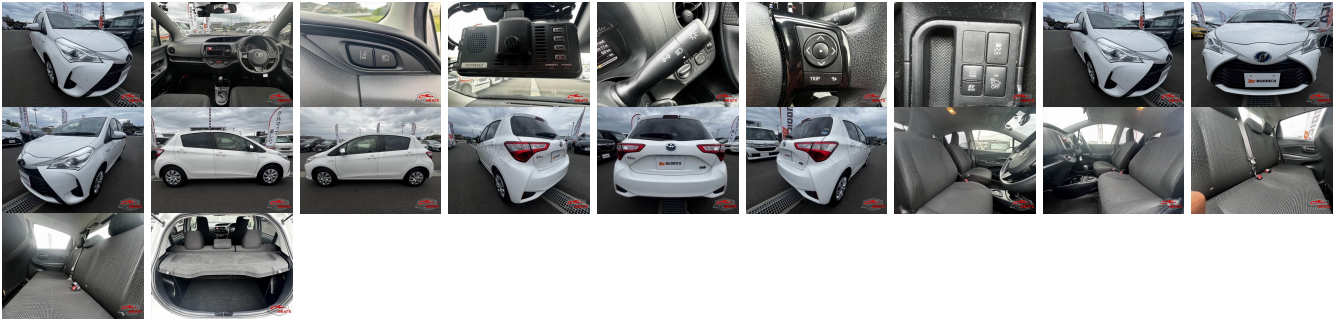

Vehicle Information

AB-770032

TOYOTA

First Registration Year: 2019-03
 Manufacture Year: 2019-03

Model: VITZ **Chassis No:** NHP130-402**** **Transmission:** Automatic **Exterior:**
Grade: 4 **Engine:** **Mileage:** 46,650 **Interior:**
Fuel: Petrol **Seats:** 5 **Engine Capacity:** 1,500
Drive Train: 2WD **Color:** WHITE

Vehicle Options:

Pwr Steering	Pwr Wind	Pwr Mirrors	Center Lock
Air Cond	Reverse Camera	Pwr Slide Door	Easy Closer
Cruise Control	ABS	Air Bag	Fog Lamps
HID Head Lamps	LED Head Lamps	Spare Key	Remote Key
Push Start	Seat Heater	Pwr Seat	Leather Seat
Floor Mat	Sun Roof	Alloy Wheels	Grill Guard
Rear Wiper	Rear Spoiler	Stereo	Navi/TV
Car CD	Car MD	AUX	Spare Tire
Spare Tire Case	Puncture Repairing Kit	Tool	Jack
Operators Manual	Maint. Record		