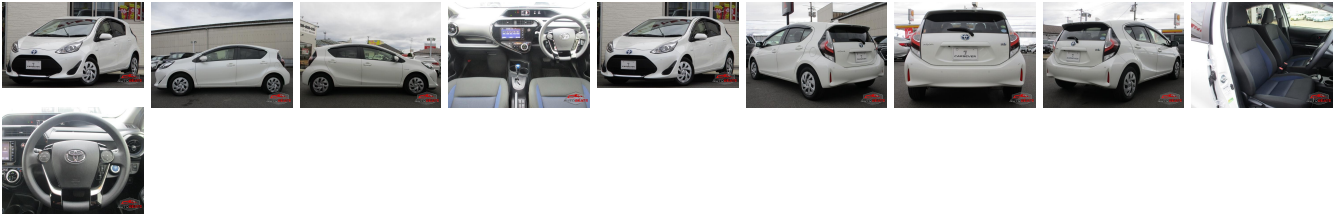

Vehicle Information

AB-7700830

TOYOTA

First Registration Year: 2020-04
Manufacture Year: 2020-04

Model:	AQUA	Chassis No:	NHP10-267****	Transmission:	Automatic	Exterior:
Grade:	4	Engine:		Mileage:	22,281	Interior:
Fuel:	Hybrid	Seats:	5	Engine Capacity:	1,500	
Drive Train:	2WD			Color:	PEARL M	

Vehicle Options:

Pwr Steering	Pwr Wind	Pwr Mirrors	Center Lock
Air Cond	Reverse Camera	Pwr Slide Door	Easy Closer
Cruise Control	ABS	Air Bag	Fog Lamps
HID Head Lamps	LED Head Lamps	Spare Key	Remote Key
Push Start	Seat Heater	Pwr Seat	Leather Seat
Floor Mat	Sun Roof	Alloy Wheels	Grill Guard
Rear Wiper	Rear Spoiler	Stereo	Navi/TV
Car CD	Car MD	AUX	Spare Tire
Spare Tire Case	Puncture Repairing Kit	Tool	Jack
Operators Manual	Maint. Record		