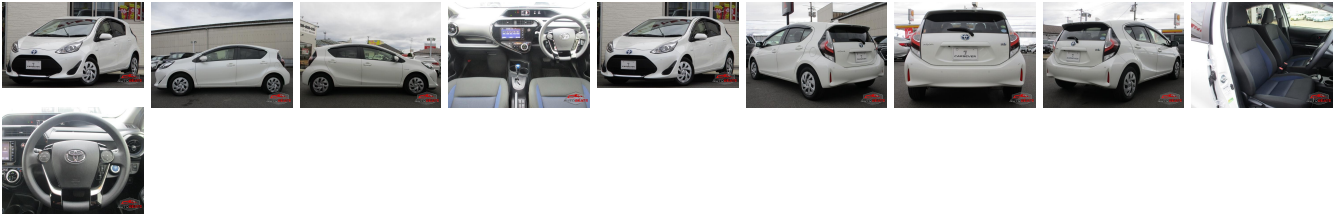

Vehicle Information

AB-7700830

TOYOTA

First Registration Year: 2020-04
Manufacture Year: 2020-04

Model: AQUA **Chassis No:** NHP10-267**** **Transmission:** Automatic **Exterior:**
Grade: 4 **Engine:** **Mileage:** 22,281 **Interior:**
Fuel: Hybrid **Seats:** 5 **Engine Capacity:** 1,500
Drive Train: 2WD **Color:** PEARL M

Vehicle Options:

Pwr Steering	Pwr Wind	Pwr Mirrors	Center Lock
Air Cond	Reverse Camera	Pwr Slide Door	Easy Closer
Cruise Control	ABS	Air Bag	Fog Lamps
HID Head Lamps	LED Head Lamps	Spare Key	Remote Key
Push Start	Seat Heater	Pwr Seat	Leather Seat
Floor Mat	Sun Roof	Alloy Wheels	Grill Guard
Rear Wiper	Rear Spoiler	Stereo	Navi/TV
Car CD	Car MD	AUX	Spare Tire
Spare Tire Case	Puncture Repairing Kit	Tool	Jack
Operators Manual	Maint. Record		