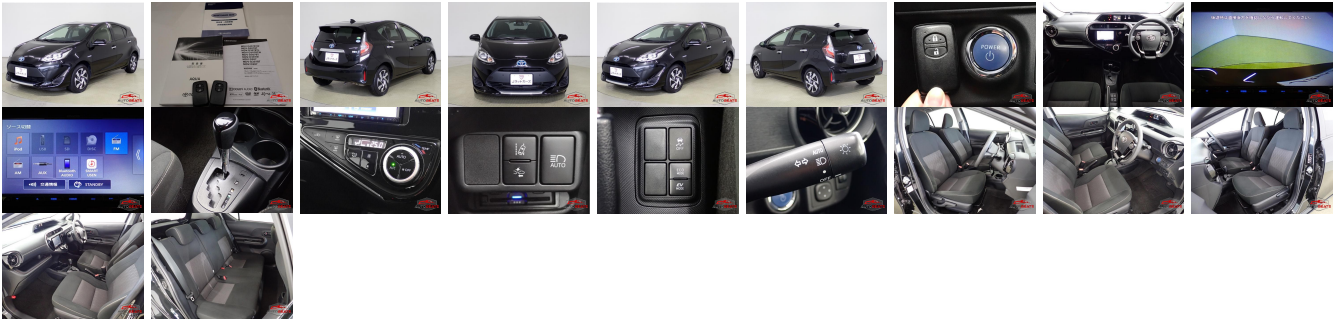

Vehicle Information

AB-7700108

TOYOTA

First Registration Year: 2020-03
 Manufacture Year: 2020-03

Model: AQUA **Chassis No:** NHP10-688**** **Transmission:** Automatic **Exterior:**
Grade: 4 **Engine:** **Mileage:** 51,984 **Interior:**
Fuel: Hybrid **Seats:** 5 **Engine Capacity:** 1,500
Drive Train: 2WD **Color:** BLACK M

Vehicle Options:

Pwr Steering	Pwr Wind	Pwr Mirrors	Center Lock
Air Cond	Reverse Camera	Pwr Slide Door	Easy Closer
Cruise Control	ABS	Air Bag	Fog Lamps
HID Head Lamps	LED Head Lamps	Spare Key	Remote Key
Push Start	Seat Heater	Pwr Seat	Leather Seat
Floor Mat	Sun Roof	Alloy Wheels	Grill Guard
Rear Wiper	Rear Spoiler	Stereo	Navi/TV
Car CD	Car MD	AUX	Spare Tire
Spare Tire Case	Puncture Repairing Kit	Tool	Jack
Operators Manual	Maint. Record		