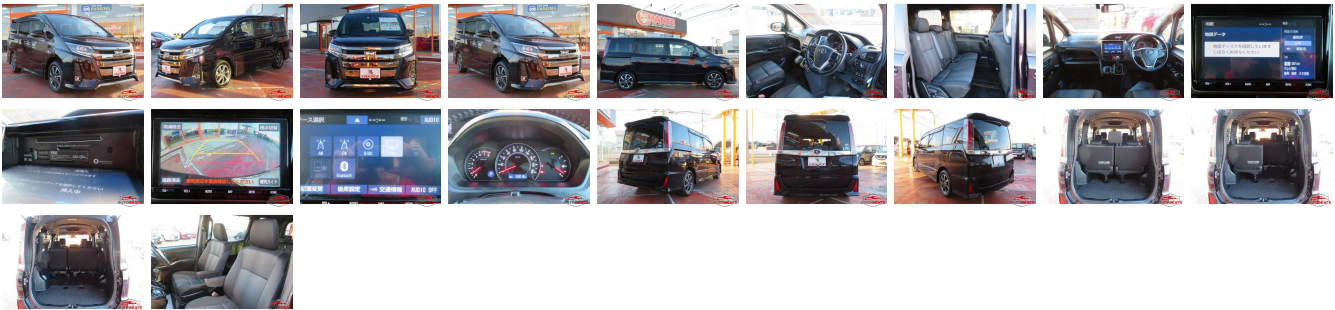

## Vehicle Information

AB-7700300

TOYOTA

First Registration Year: 2020-04  
 Manufacture Year: 2020-04

<b>Model:</b>	NOAH	<b>Chassis No:</b>	ZRR80-060****	<b>Transmission:</b>	Automatic	<b>Exterior:</b>
<b>Grade:</b>	4	<b>Engine:</b>		<b>Mileage:</b>	53,000	<b>Interior:</b>
<b>Fuel:</b>	Petrol	<b>Seats:</b>	8	<b>Engine Capacity:</b>	2,000	
<b>Drive Train:</b>	2WD			<b>Color:</b>	WINE	

## Vehicle Options:

Pwr Steering	Pwr Wind	Pwr Mirrors	Center Lock
Air Cond	Reverse Camera	Pwr Slide Door	Easy Closer
Cruise Control	ABS	Air Bag	Fog Lamps
HID Head Lamps	LED Head Lamps	Spare Key	Remote Key
Push Start	Seat Heater	Pwr Seat	Leather Seat
Floor Mat	Sun Roof	Alloy Wheels	Grill Guard
Rear Wiper	Rear Spoiler	Stereo	Navi/TV
Car CD	Car MD	AUX	Spare Tire
Spare Tire Case	Puncture Repairing Kit	Tool	Jack
Operators Manual	Maint. Record		