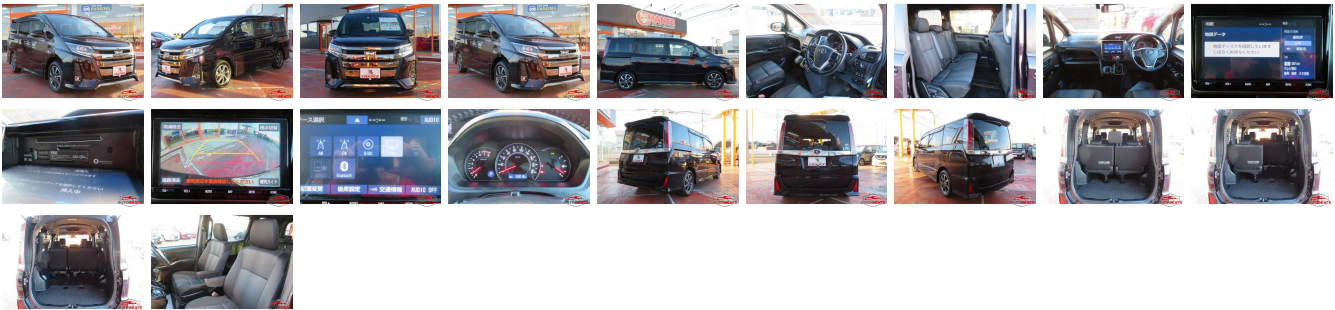

Vehicle Information

AB-7700300

TOYOTA

First Registration Year: 2020-04
 Manufacture Year: 2020-04

Model:	NOAH	Chassis No:	ZRR80-060****	Transmission:	Automatic	Exterior:
Grade:	4	Engine:		Mileage:	53,000	Interior:
Fuel:	Petrol	Seats:	8	Engine Capacity:	2,000	
Drive Train:	2WD			Color:	WINE	

Vehicle Options:

Pwr Steering	Pwr Wind	Pwr Mirrors	Center Lock
Air Cond	Reverse Camera	Pwr Slide Door	Easy Closer
Cruise Control	ABS	Air Bag	Fog Lamps
HID Head Lamps	LED Head Lamps	Spare Key	Remote Key
Push Start	Seat Heater	Pwr Seat	Leather Seat
Floor Mat	Sun Roof	Alloy Wheels	Grill Guard
Rear Wiper	Rear Spoiler	Stereo	Navi/TV
Car CD	Car MD	AUX	Spare Tire
Spare Tire Case	Puncture Repairing Kit	Tool	Jack
Operators Manual	Maint. Record		