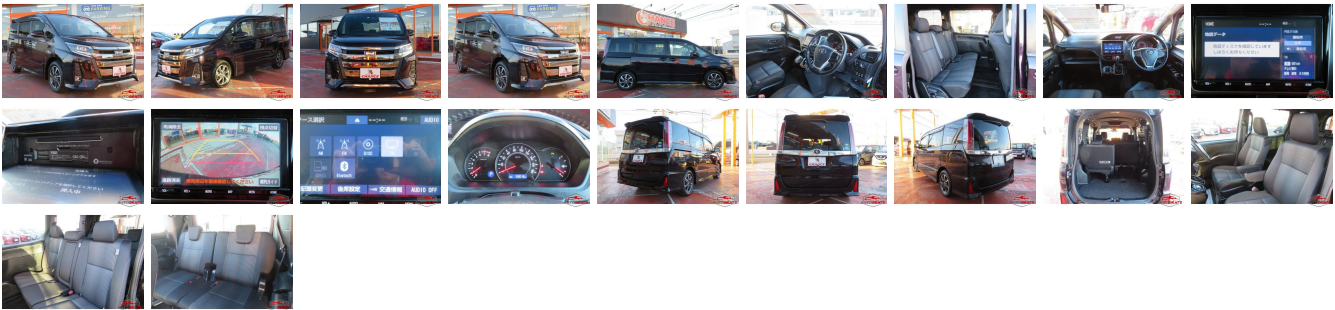

Vehicle Information

AB-7700406

TOYOTA

First Registration Year: 2020-04
 Manufacture Year: 2020-04

Model:	NOAH	Chassis No:	ZRR80-060****	Transmission:	Automatic	Exterior:
Grade:	4	Engine:		Mileage:	53,000	Interior:
Fuel:	Petrol	Seats:	8	Engine Capacity:	2,000	
Drive Train:	2WD			Color:	WINE	

Vehicle Options:

Pwr Steering	Pwr Wind	Pwr Mirrors	Center Lock
Air Cond	Reverse Camera	Pwr Slide Door	Easy Closer
Cruise Control	ABS	Air Bag	Fog Lamps
HID Head Lamps	LED Head Lamps	Spare Key	Remote Key
Push Start	Seat Heater	Pwr Seat	Leather Seat
Floor Mat	Sun Roof	Alloy Wheels	Grill Guard
Rear Wiper	Rear Spoiler	Stereo	Navi/TV
Car CD	Car MD	AUX	Spare Tire
Spare Tire Case	Puncture Repairing Kit	Tool	Jack
Operators Manual	Maint. Record		

\$20,200