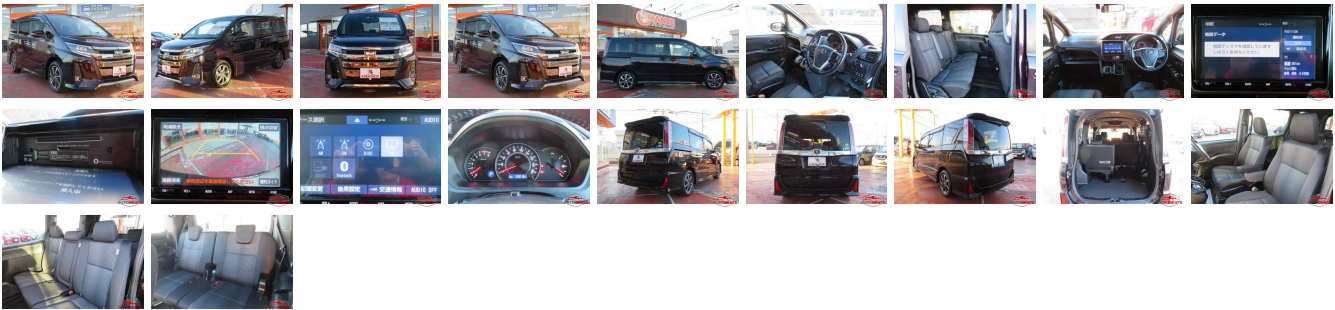

## Vehicle Information

AB-7700406

TOYOTA

First Registration Year: 2020-04  
 Manufacture Year: 2020-04

<b>Model:</b>	NOAH	<b>Chassis No:</b>	ZRR80-060****	<b>Transmission:</b>	Automatic	<b>Exterior:</b>
<b>Grade:</b>	4	<b>Engine:</b>		<b>Mileage:</b>	53,000	<b>Interior:</b>
<b>Fuel:</b>	Petrol	<b>Seats:</b>	8	<b>Engine Capacity:</b>	2,000	
<b>Drive Train:</b>	2WD			<b>Color:</b>	WINE	

## Vehicle Options:

Pwr Steering	Pwr Wind	Pwr Mirrors	Center Lock
Air Cond	Reverse Camera	Pwr Slide Door	Easy Closer
Cruise Control	ABS	Air Bag	Fog Lamps
HID Head Lamps	LED Head Lamps	Spare Key	Remote Key
Push Start	Seat Heater	Pwr Seat	Leather Seat
Floor Mat	Sun Roof	Alloy Wheels	Grill Guard
Rear Wiper	Rear Spoiler	Stereo	Navi/TV
Car CD	Car MD	AUX	Spare Tire
Spare Tire Case	Puncture Repairing Kit	Tool	Jack
Operators Manual	Maint. Record		

**\$20,200**