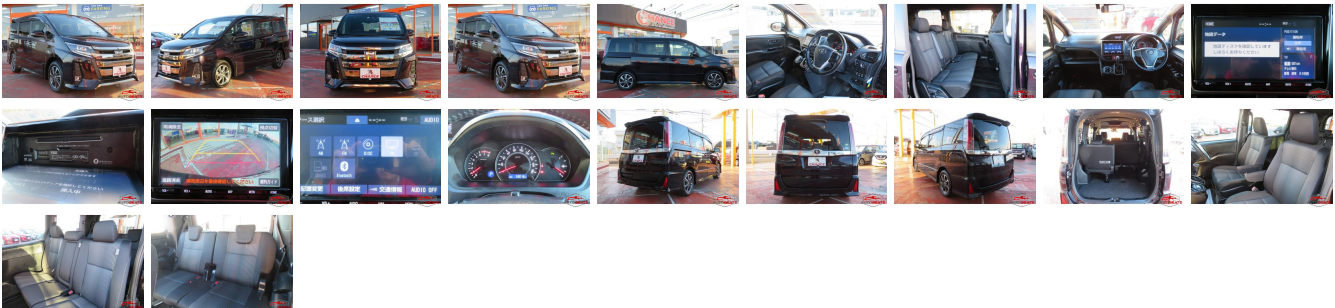

## Vehicle Information

AB-7700406

TOYOTA

First Registration Year: 2020-04  
 Manufacture Year: 2020-04

<b>Model:</b>	NOAH	<b>Chassis No:</b>	ZRR80-060****	<b>Transmission:</b>	Automatic	<b>Exterior:</b>
<b>Grade:</b>	4	<b>Engine:</b>		<b>Mileage:</b>	53,000	<b>Interior:</b>
<b>Fuel:</b>	Petrol	<b>Seats:</b>	8	<b>Engine Capacity:</b>	2,000	
<b>Drive Train:</b>	2WD			<b>Color:</b>	WINE	

## Vehicle Options:

Pwr Steering	Pwr Wind	Pwr Mirrors	Center Lock
Air Cond	Reverse Camera	Pwr Slide Door	Easy Closer
Cruise Control	ABS	Air Bag	Fog Lamps
HID Head Lamps	LED Head Lamps	Spare Key	Remote Key
Push Start	Seat Heater	Pwr Seat	Leather Seat
Floor Mat	Sun Roof	Alloy Wheels	Grill Guard
Rear Wiper	Rear Spoiler	Stereo	Navi/TV
Car CD	Car MD	AUX	Spare Tire
Spare Tire Case	Puncture Repairing Kit	Tool	Jack
Operators Manual	Maint. Record		

**\$20,200**