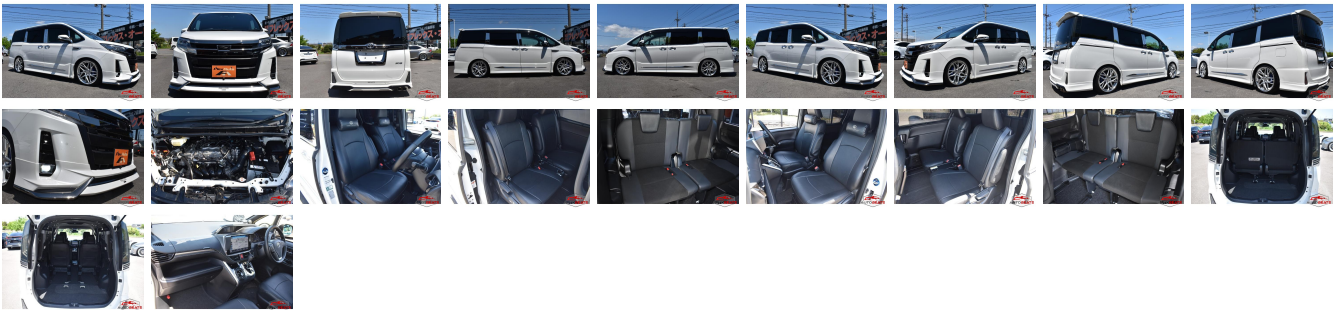

## Vehicle Information

AB-7700302

TOYOTA

First Registration Year: 2020-03  
 Manufacture Year: 2020-03

**Model:** NOAH      **Chassis No:** ZRR80-060\*\*\*\*      **Transmission:** Automatic      **Exterior:**  
**Grade:** 4      **Engine:**      **Mileage:** 82,216      **Interior:**  
**Fuel:** Petrol      **Seats:** 7      **Engine Capacity:** 2,000  
**Drive Train:** 2WD      **Color:** PEARL WHITE

## Vehicle Options:

Pwr Steering	Pwr Wind	Pwr Mirrors	Center Lock
Air Cond	Reverse Camera	Pwr Slide Door	Easy Closer
Cruise Control	ABS	Air Bag	Fog Lamps
HID Head Lamps	LED Head Lamps	Spare Key	Remote Key
Push Start	Seat Heater	Pwr Seat	Leather Seat
Floor Mat	Sun Roof	Alloy Wheels	Grill Guard
Rear Wiper	Rear Spoiler	Stereo	Navi/TV
Car CD	Car MD	AUX	Spare Tire
Spare Tire Case	Puncture Repairing Kit	Tool	Jack
Operators Manual	Maint. Record		

**\$13,260**