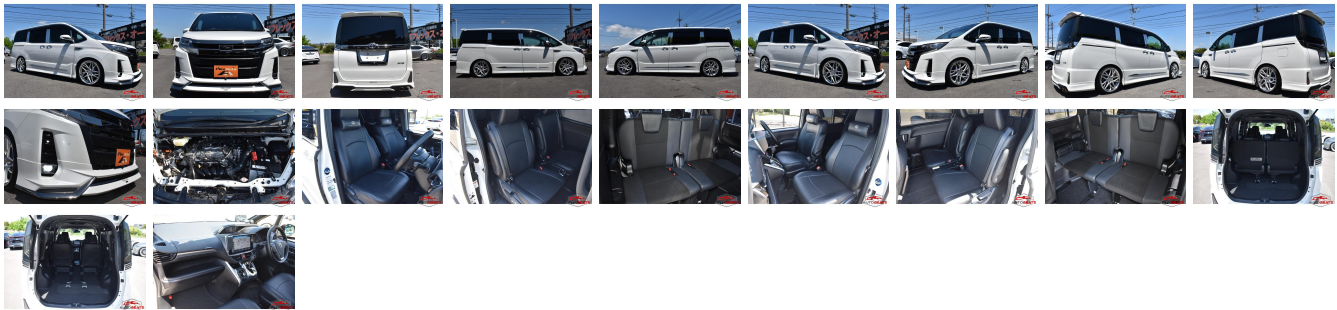

Vehicle Information

AB-7700302

TOYOTA

First Registration Year: 2020-03
 Manufacture Year: 2020-03

Model:	NOAH	Chassis No:	ZRR80-060****	Transmission:	Automatic	Exterior:
Grade:	4	Engine:		Mileage:	82,216	Interior:
Fuel:	Petrol	Seats:	7	Engine Capacity:	2,000	
Drive Train:	2WD			Color:	PEARL WHITE	

Vehicle Options:

Pwr Steering	Pwr Wind	Pwr Mirrors	Center Lock
Air Cond	Reverse Camera	Pwr Slide Door	Easy Closer
Cruise Control	ABS	Air Bag	Fog Lamps
HID Head Lamps	LED Head Lamps	Spare Key	Remote Key
Push Start	Seat Heater	Pwr Seat	Leather Seat
Floor Mat	Sun Roof	Alloy Wheels	Grill Guard
Rear Wiper	Rear Spoiler	Stereo	Navi/TV
Car CD	Car MD	AUX	Spare Tire
Spare Tire Case	Puncture Repairing Kit	Tool	Jack
Operators Manual	Maint. Record		