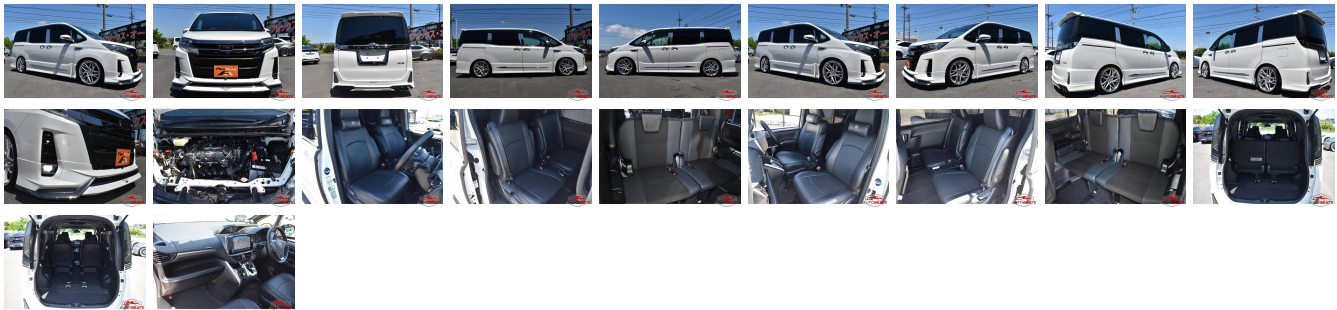

## Vehicle Information

AB-7700302

TOYOTA

First Registration Year: 2020-03  
 Manufacture Year: 2020-03

<b>Model:</b>	NOAH	<b>Chassis No:</b>	ZRR80-060****	<b>Transmission:</b>	Automatic	<b>Exterior:</b>
<b>Grade:</b>	4	<b>Engine:</b>		<b>Mileage:</b>	82,216	<b>Interior:</b>
<b>Fuel:</b>	Petrol	<b>Seats:</b>	7	<b>Engine Capacity:</b>	2,000	
<b>Drive Train:</b>	2WD			<b>Color:</b>	PEARL WHITE	

## Vehicle Options:

Pwr Steering	Pwr Wind	Pwr Mirrors	Center Lock
Air Cond	Reverse Camera	Pwr Slide Door	Easy Closer
Cruise Control	ABS	Air Bag	Fog Lamps
HID Head Lamps	LED Head Lamps	Spare Key	Remote Key
Push Start	Seat Heater	Pwr Seat	Leather Seat
Floor Mat	Sun Roof	Alloy Wheels	Grill Guard
Rear Wiper	Rear Spoiler	Stereo	Navi/TV
Car CD	Car MD	AUX	Spare Tire
Spare Tire Case	Puncture Repairing Kit	Tool	Jack
Operators Manual	Maint. Record		