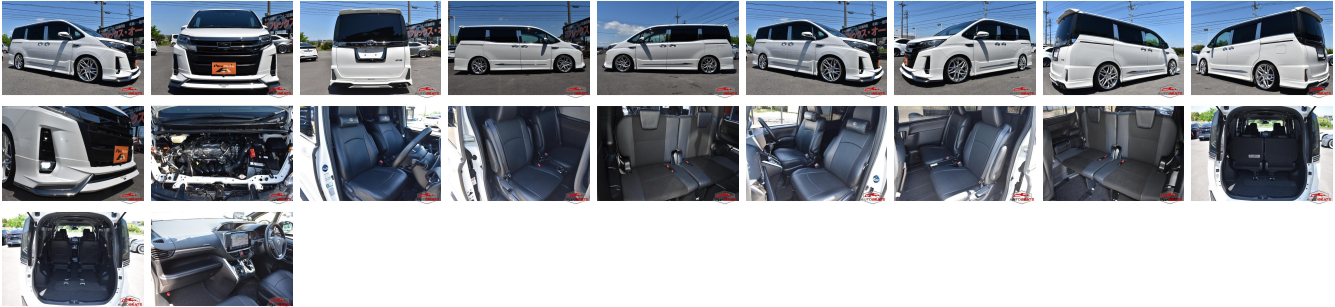

## Vehicle Information

AB-7700302

TOYOTA

First Registration Year: 2020-03  
 Manufacture Year: 2020-03

**Model:** NOAH      **Chassis No:** ZRR80-060\*\*\*\*      **Transmission:** Automatic      **Exterior:**  
**Grade:** 4      **Engine:**      **Mileage:** 82,216      **Interior:**  
**Fuel:** Petrol      **Seats:** 7      **Engine Capacity:** 2,000  
**Drive Train:** 2WD      **Color:** PEARL WHITE

## Vehicle Options:

Pwr Steering	Pwr Wind	Pwr Mirrors	Center Lock
Air Cond	Reverse Camera	Pwr Slide Door	Easy Closer
Cruise Control	ABS	Air Bag	Fog Lamps
HID Head Lamps	LED Head Lamps	Spare Key	Remote Key
Push Start	Seat Heater	Pwr Seat	Leather Seat
Floor Mat	Sun Roof	Alloy Wheels	Grill Guard
Rear Wiper	Rear Spoiler	Stereo	Navi/TV
Car CD	Car MD	AUX	Spare Tire
Spare Tire Case	Puncture Repairing Kit	Tool	Jack
Operators Manual	Maint. Record		