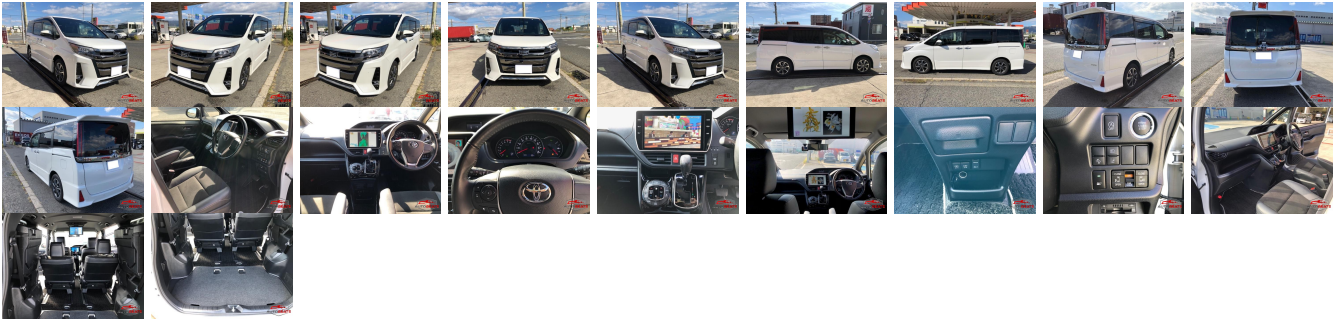

## Vehicle Information

AB-7700305

TOYOTA

First Registration Year: 2020-08  
 Manufacture Year: 2020-08

**Model:** NOAH      **Chassis No:** ZRR80-063\*\*\*\*      **Transmission:** Automatic      **Exterior:**  
**Grade:** 4      **Engine:**      **Mileage:** 54,000      **Interior:**  
**Fuel:** Petrol      **Seats:** 7      **Engine Capacity:** 2,000  
**Drive Train:** 2WD      **Color:** PEARL WHITE

## Vehicle Options:

Pwr Steering	Pwr Wind	Pwr Mirrors	Center Lock
Air Cond	Reverse Camera	Pwr Slide Door	Easy Closer
Cruise Control	ABS	Air Bag	Fog Lamps
HID Head Lamps	LED Head Lamps	Spare Key	Remote Key
Push Start	Seat Heater	Pwr Seat	Leather Seat
Floor Mat	Sun Roof	Alloy Wheels	Grill Guard
Rear Wiper	Rear Spoiler	Stereo	Navi/TV
Car CD	Car MD	AUX	Spare Tire
Spare Tire Case	Puncture Repairing Kit	Tool	Jack
Operators Manual	Maint. Record		

**\$17,550**