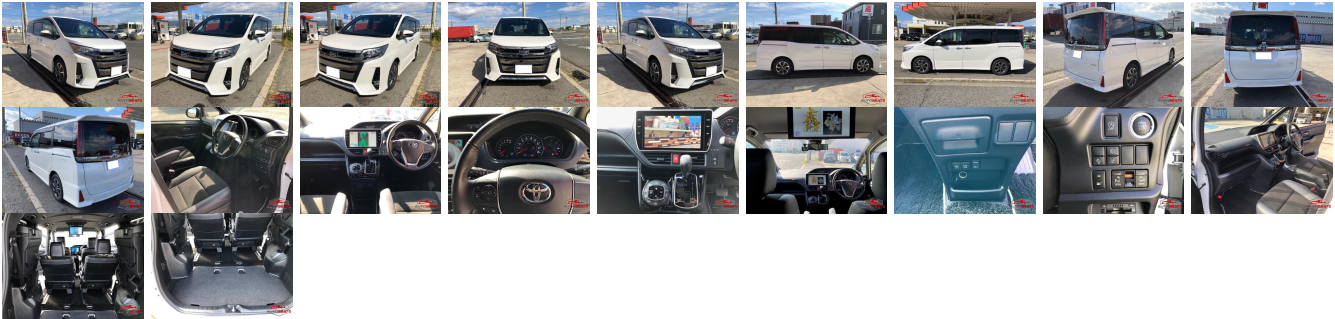

## Vehicle Information

AB-7700305

TOYOTA

First Registration Year: 2020-08  
 Manufacture Year: 2020-08

**Model:** NOAH      **Chassis No:** ZRR80-063\*\*\*\*      **Transmission:** Automatic      **Exterior:**  
**Grade:** 4      **Engine:**      **Mileage:** 54,000      **Interior:**  
**Fuel:** Petrol      **Seats:** 7      **Engine Capacity:** 2,000  
**Drive Train:** 2WD      **Color:** PEARL WHITE

## Vehicle Options:

Pwr Steering	Pwr Wind	Pwr Mirrors	Center Lock
Air Cond	Reverse Camera	Pwr Slide Door	Easy Closer
Cruise Control	ABS	Air Bag	Fog Lamps
HID Head Lamps	LED Head Lamps	Spare Key	Remote Key
Push Start	Seat Heater	Pwr Seat	Leather Seat
Floor Mat	Sun Roof	Alloy Wheels	Grill Guard
Rear Wiper	Rear Spoiler	Stereo	Navi/TV
Car CD	Car MD	AUX	Spare Tire
Spare Tire Case	Puncture Repairing Kit	Tool	Jack
Operators Manual	Maint. Record		

**\$17,550**