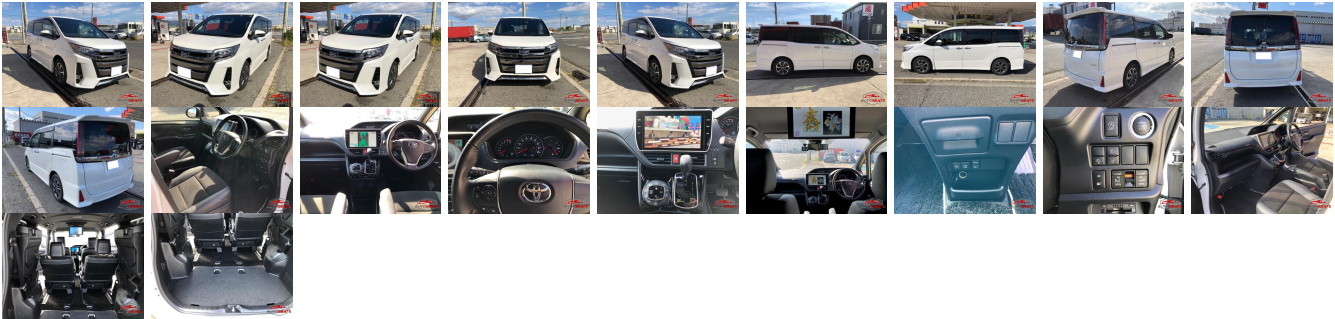

Vehicle Information

AB-7700305

TOYOTA

First Registration Year: 2020-08
 Manufacture Year: 2020-08

Model: NOAH **Chassis No:** ZRR80-063**** **Transmission:** Automatic **Exterior:**
Grade: 4 **Engine:** **Mileage:** 54,000 **Interior:**
Fuel: Petrol **Seats:** 7 **Engine Capacity:** 2,000
Drive Train: 2WD **Color:** PEARL WHITE

Vehicle Options:

Pwr Steering	Pwr Wind	Pwr Mirrors	Center Lock
Air Cond	Reverse Camera	Pwr Slide Door	Easy Closer
Cruise Control	ABS	Air Bag	Fog Lamps
HID Head Lamps	LED Head Lamps	Spare Key	Remote Key
Push Start	Seat Heater	Pwr Seat	Leather Seat
Floor Mat	Sun Roof	Alloy Wheels	Grill Guard
Rear Wiper	Rear Spoiler	Stereo	Navi/TV
Car CD	Car MD	AUX	Spare Tire
Spare Tire Case	Puncture Repairing Kit	Tool	Jack
Operators Manual	Maint. Record		