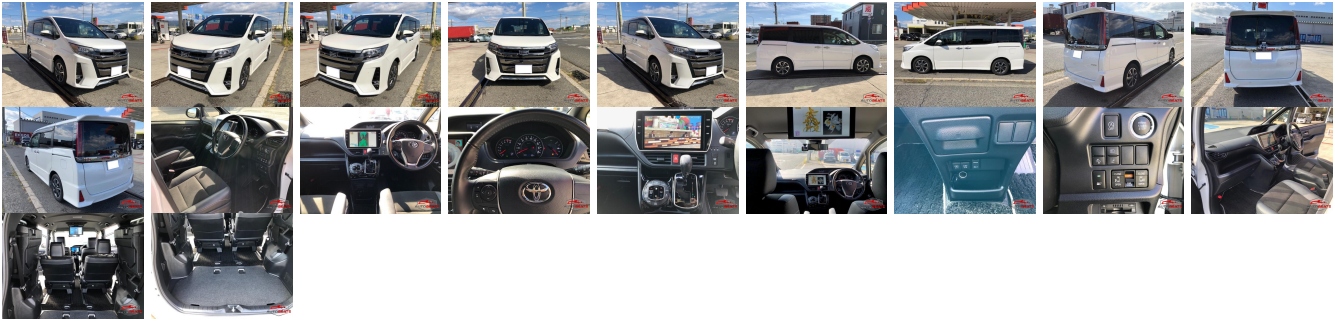

Vehicle Information

AB-7700305

TOYOTA

First Registration Year: 2020-08
 Manufacture Year: 2020-08

Model: NOAH **Chassis No:** ZRR80-063**** **Transmission:** Automatic **Exterior:**
Grade: 4 **Engine:** **Mileage:** 54,000 **Interior:**
Fuel: Petrol **Seats:** 7 **Engine Capacity:** 2,000
Drive Train: 2WD **Color:** PEARL WHITE

Vehicle Options:

Pwr Steering	Pwr Wind	Pwr Mirrors	Center Lock
Air Cond	Reverse Camera	Pwr Slide Door	Easy Closer
Cruise Control	ABS	Air Bag	Fog Lamps
HID Head Lamps	LED Head Lamps	Spare Key	Remote Key
Push Start	Seat Heater	Pwr Seat	Leather Seat
Floor Mat	Sun Roof	Alloy Wheels	Grill Guard
Rear Wiper	Rear Spoiler	Stereo	Navi/TV
Car CD	Car MD	AUX	Spare Tire
Spare Tire Case	Puncture Repairing Kit	Tool	Jack
Operators Manual	Maint. Record		