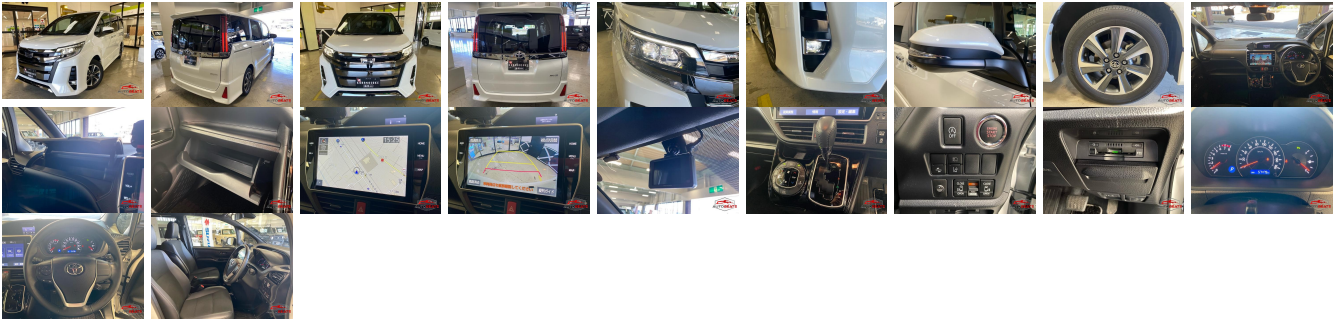

Vehicle Information

AB-7700409

TOYOTA

First Registration Year: 2020-06
 Manufacture Year: 2020-06

Model:	NOAH	Chassis No:	ZRR80-062****	Transmission:	Automatic	Exterior:
Grade:	4	Engine:		Mileage:	57,479	Interior:
Fuel:	Petrol	Seats:	7	Engine Capacity:	2,000	
Drive Train:	2WD			Color:	PEARL WHITE	

Vehicle Options:

Pwr Steering	Pwr Wind	Pwr Mirrors	Center Lock
Air Cond	Reverse Camera	Pwr Slide Door	Easy Closer
Cruise Control	ABS	Air Bag	Fog Lamps
HID Head Lamps	LED Head Lamps	Spare Key	Remote Key
Push Start	Seat Heater	Pwr Seat	Leather Seat
Floor Mat	Sun Roof	Alloy Wheels	Grill Guard
Rear Wiper	Rear Spoiler	Stereo	Navi/TV
Car CD	Car MD	AUX	Spare Tire
Spare Tire Case	Puncture Repairing Kit	Tool	Jack
Operators Manual	Maint. Record		