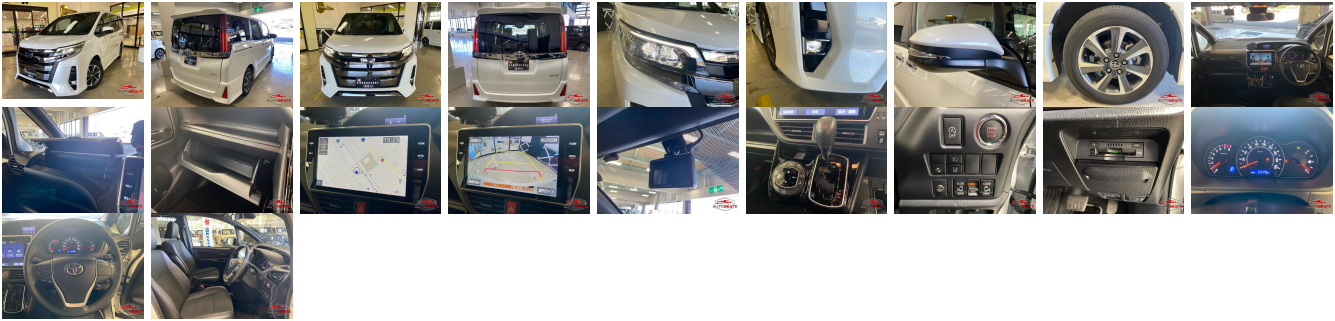

## Vehicle Information

AB-7700409

TOYOTA

First Registration Year: 2020-06  
 Manufacture Year: 2020-06

<b>Model:</b>	NOAH	<b>Chassis No:</b>	ZRR80-062****	<b>Transmission:</b>	Automatic	<b>Exterior:</b>
<b>Grade:</b>	4	<b>Engine:</b>		<b>Mileage:</b>	57,479	<b>Interior:</b>
<b>Fuel:</b>	Petrol	<b>Seats:</b>	7	<b>Engine Capacity:</b>	2,000	
<b>Drive Train:</b>	2WD			<b>Color:</b>	PEARL WHITE	

## Vehicle Options:

Pwr Steering	Pwr Wind	Pwr Mirrors	Center Lock
Air Cond	Reverse Camera	Pwr Slide Door	Easy Closer
Cruise Control	ABS	Air Bag	Fog Lamps
HID Head Lamps	LED Head Lamps	Spare Key	Remote Key
Push Start	Seat Heater	Pwr Seat	Leather Seat
Floor Mat	Sun Roof	Alloy Wheels	Grill Guard
Rear Wiper	Rear Spoiler	Stereo	Navi/TV
Car CD	Car MD	AUX	Spare Tire
Spare Tire Case	Puncture Repairing Kit	Tool	Jack
Operators Manual	Maint. Record		