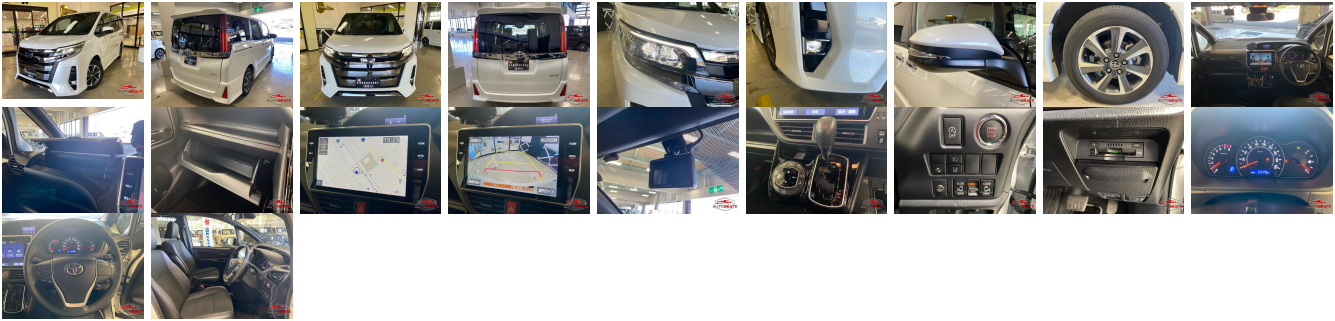

Vehicle Information

AB-7700409

TOYOTA

First Registration Year: 2020-06
 Manufacture Year: 2020-06

Model: NOAH **Chassis No:** ZRR80-062**** **Transmission:** Automatic **Exterior:**
Grade: 4 **Engine:** **Mileage:** 57,479 **Interior:**
Fuel: Petrol **Seats:** 7 **Engine Capacity:** 2,000
Drive Train: 2WD **Color:** PEARL WHITE

Vehicle Options:

Pwr Steering	Pwr Wind	Pwr Mirrors	Center Lock
Air Cond	Reverse Camera	Pwr Slide Door	Easy Closer
Cruise Control	ABS	Air Bag	Fog Lamps
HID Head Lamps	LED Head Lamps	Spare Key	Remote Key
Push Start	Seat Heater	Pwr Seat	Leather Seat
Floor Mat	Sun Roof	Alloy Wheels	Grill Guard
Rear Wiper	Rear Spoiler	Stereo	Navi/TV
Car CD	Car MD	AUX	Spare Tire
Spare Tire Case	Puncture Repairing Kit	Tool	Jack
Operators Manual	Maint. Record		