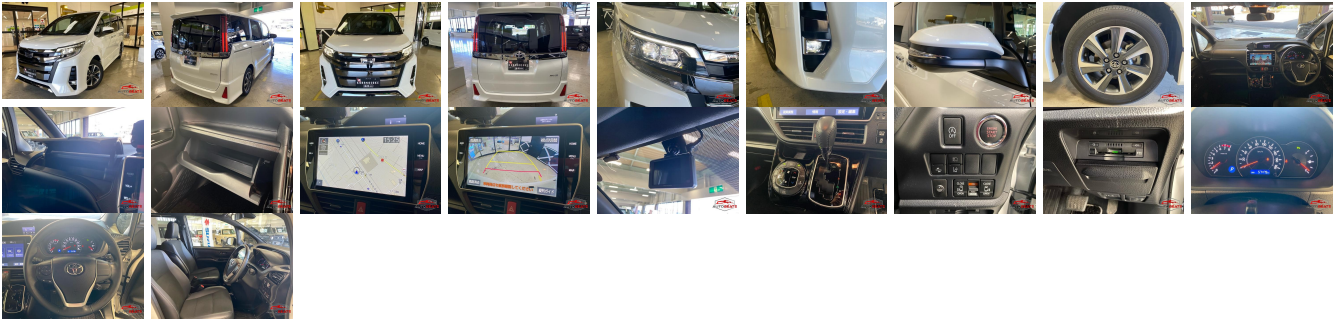

## Vehicle Information

AB-7700409

TOYOTA

First Registration Year: 2020-06  
 Manufacture Year: 2020-06

**Model:** NOAH      **Chassis No:** ZRR80-062\*\*\*\*      **Transmission:** Automatic      **Exterior:**  
**Grade:** 4      **Engine:**      **Mileage:** 57,479      **Interior:**  
**Fuel:** Petrol      **Seats:** 7      **Engine Capacity:** 2,000  
**Drive Train:** 2WD      **Color:** PEARL WHITE

## Vehicle Options:

Pwr Steering	Pwr Wind	Pwr Mirrors	Center Lock
Air Cond	Reverse Camera	Pwr Slide Door	Easy Closer
Cruise Control	ABS	Air Bag	Fog Lamps
HID Head Lamps	LED Head Lamps	Spare Key	Remote Key
Push Start	Seat Heater	Pwr Seat	Leather Seat
Floor Mat	Sun Roof	Alloy Wheels	Grill Guard
Rear Wiper	Rear Spoiler	Stereo	Navi/TV
Car CD	Car MD	AUX	Spare Tire
Spare Tire Case	Puncture Repairing Kit	Tool	Jack
Operators Manual	Maint. Record		