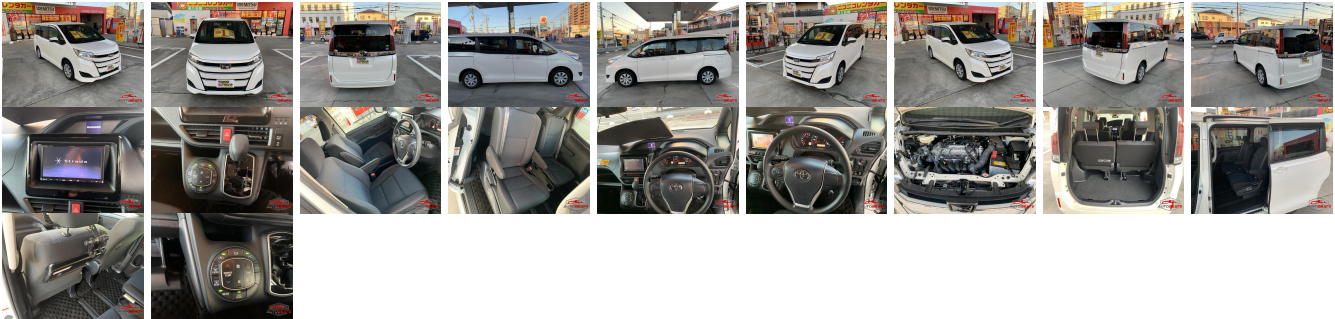

Vehicle Information

AB-7700303

TOYOTA

First Registration Year: 2020-01
 Manufacture Year: 2020-01

Model:	NOAH	Chassis No:	ZRR80G-058****	Transmission:	Automatic	Exterior:
Grade:	4	Engine:		Mileage:	59,189	Interior:
Fuel:	Petrol	Seats:	7	Engine Capacity:	2,000	
Drive Train:	2WD			Color:	PEARL WHITE	

Vehicle Options:

Pwr Steering	Pwr Wind	Pwr Mirrors	Center Lock
Air Cond	Reverse Camera	Pwr Slide Door	Easy Closer
Cruise Control	ABS	Air Bag	Fog Lamps
HID Head Lamps	LED Head Lamps	Spare Key	Remote Key
Push Start	Seat Heater	Pwr Seat	Leather Seat
Floor Mat	Sun Roof	Alloy Wheels	Grill Guard
Rear Wiper	Rear Spoiler	Stereo	Navi/TV
Car CD	Car MD	AUX	Spare Tire
Spare Tire Case	Puncture Repairing Kit	Tool	Jack
Operators Manual	Maint. Record		