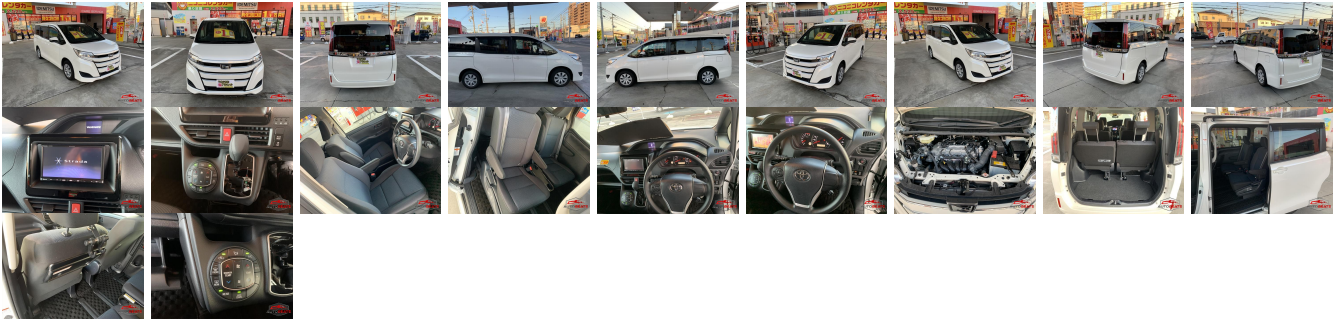

Vehicle Information

AB-7700303

TOYOTA

First Registration Year: 2020-01
 Manufacture Year: 2020-01

Model:	NOAH	Chassis No:	ZRR80G-058****	Transmission:	Automatic	Exterior:
Grade:	4	Engine:		Mileage:	59,189	Interior:
Fuel:	Petrol	Seats:	7	Engine Capacity:	2,000	
Drive Train:	2WD			Color:	PEARL WHITE	

Vehicle Options:

Pwr Steering	Pwr Wind	Pwr Mirrors	Center Lock
Air Cond	Reverse Camera	Pwr Slide Door	Easy Closer
Cruise Control	ABS	Air Bag	Fog Lamps
HID Head Lamps	LED Head Lamps	Spare Key	Remote Key
Push Start	Seat Heater	Pwr Seat	Leather Seat
Floor Mat	Sun Roof	Alloy Wheels	Grill Guard
Rear Wiper	Rear Spoiler	Stereo	Navi/TV
Car CD	Car MD	AUX	Spare Tire
Spare Tire Case	Puncture Repairing Kit	Tool	Jack
Operators Manual	Maint. Record		