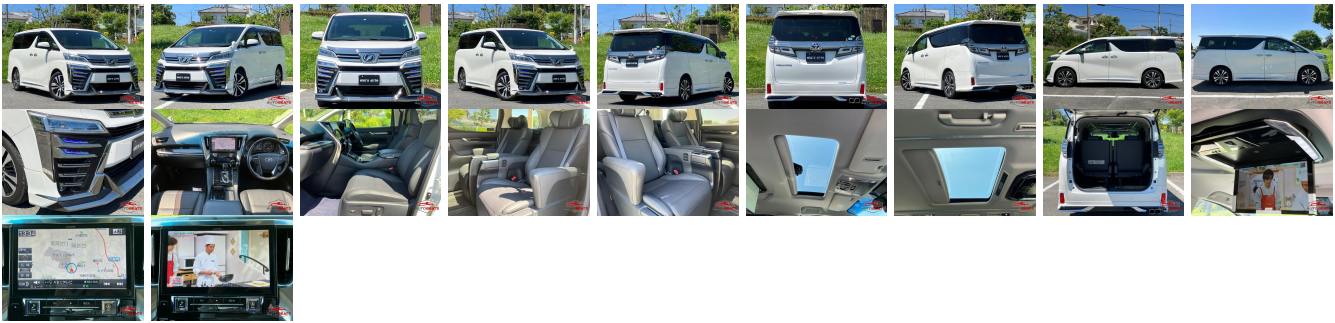

Vehicle Information

AB-7700465

TOYOTA

First Registration Year: 2020-01
 Manufacture Year: 2020-01

| | | | | | | |
|---------------------|----------|--------------------|---------------|-------------------------|-------------|------------------|
| Model: | VELLFIRE | Chassis No: | AGH30-030**** | Transmission: | Automatic | Exterior: |
| Grade: | 4 | Engine: | | Mileage: | 26,150 | Interior: |
| Fuel: | Petrol | Seats: | 7 | Engine Capacity: | 2,500 | |
| Drive Train: | 2WD | | | Color: | PEARL WHITE | |