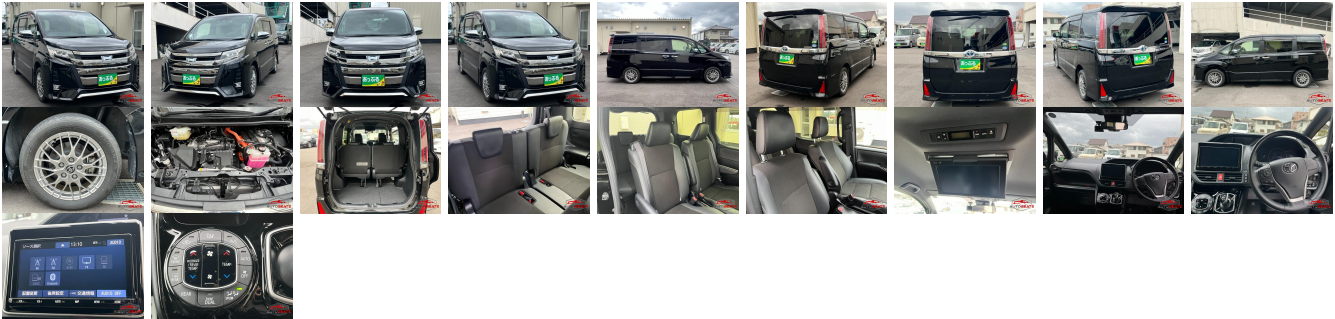

Vehicle Information

AB-7700353

TOYOTA

First Registration Year: 2021-02
 Manufacture Year: 2021-02

Model:	NOAH	Chassis No:	ZWR80W-048****	Transmission:	Automatic	Exterior:
Grade:	4	Engine:		Mileage:	24,735	Interior:
Fuel:	Hybrid	Seats:	7	Engine Capacity:	1,800	
Drive Train:	2WD			Color:	BLACK	

Vehicle Options:

Pwr Steering	Pwr Wind	Pwr Mirrors	Center Lock
Air Cond	Reverse Camera	Pwr Slide Door	Easy Closer
Cruise Control	ABS	Air Bag	Fog Lamps
HID Head Lamps	LED Head Lamps	Spare Key	Remote Key
Push Start	Seat Heater	Pwr Seat	Leather Seat
Floor Mat	Sun Roof	Alloy Wheels	Grill Guard
Rear Wiper	Rear Spoiler	Stereo	Navi/TV
Car CD	Car MD	AUX	Spare Tire
Spare Tire Case	Puncture Repairing Kit	Tool	Jack
Operators Manual	Maint. Record		

\$18,900