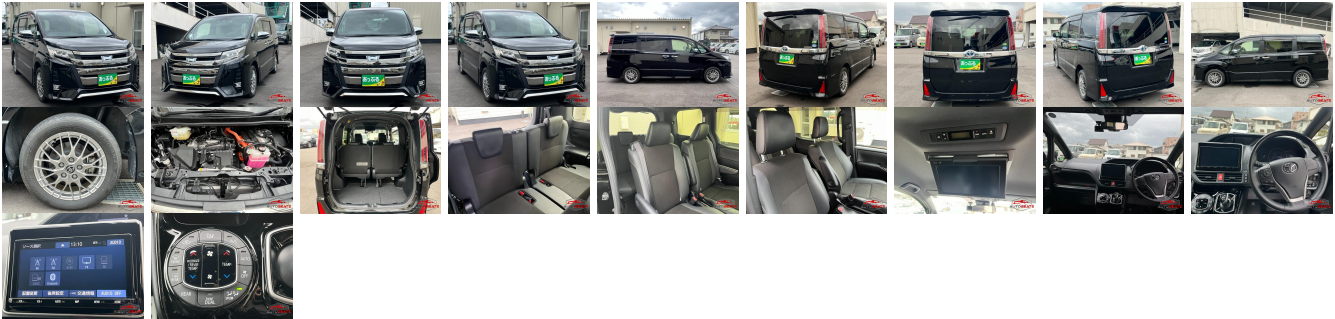

Vehicle Information

AB-7700353

TOYOTA

First Registration Year: 2021-02
 Manufacture Year: 2021-02

Model:	NOAH	Chassis No:	ZWR80W-048****	Transmission:	Automatic	Exterior:	
Grade:	4	Engine:		Mileage:	24,735	Interior:	
Fuel:	Hybrid	Seats:	7	Engine Capacity:	1,800		
Drive Train:	2WD			Color:	BLACK		

Vehicle Options:

Pwr Steering	Pwr Wind	Pwr Mirrors	Center Lock
Air Cond	Reverse Camera	Pwr Slide Door	Easy Closer
Cruise Control	ABS	Air Bag	Fog Lamps
HID Head Lamps	LED Head Lamps	Spare Key	Remote Key
Push Start	Seat Heater	Pwr Seat	Leather Seat
Floor Mat	Sun Roof	Alloy Wheels	Grill Guard
Rear Wiper	Rear Spoiler	Stereo	Navi/TV
Car CD	Car MD	AUX	Spare Tire
Spare Tire Case	Puncture Repairing Kit	Tool	Jack
Operators Manual	Maint. Record		

\$18,900