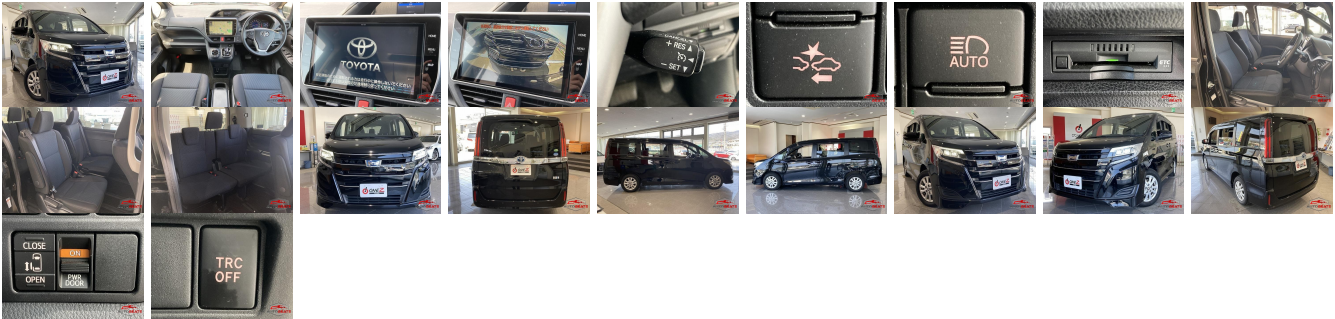

Vehicle Information

AB-7700308

TOYOTA

First Registration Year: 2021-02
 Manufacture Year: 2021-02

Model: NOAH **Chassis No:** ZWR80-048**** **Transmission:** Automatic **Exterior:**
Grade: 4 **Engine:** **Mileage:** 63,843 **Interior:**
Fuel: Hybrid **Seats:** 7 **Engine Capacity:** 1,800
Drive Train: 2WD **Color:** BLACK

Vehicle Options:

Pwr Steering	Pwr Wind	Pwr Mirrors	Center Lock
Air Cond	Reverse Camera	Pwr Slide Door	Easy Closer
Cruise Control	ABS	Air Bag	Fog Lamps
HID Head Lamps	LED Head Lamps	Spare Key	Remote Key
Push Start	Seat Heater	Pwr Seat	Leather Seat
Floor Mat	Sun Roof	Alloy Wheels	Grill Guard
Rear Wiper	Rear Spoiler	Stereo	Navi/TV
Car CD	Car MD	AUX	Spare Tire
Spare Tire Case	Puncture Repairing Kit	Tool	Jack
Operators Manual	Maint. Record		

\$17,200