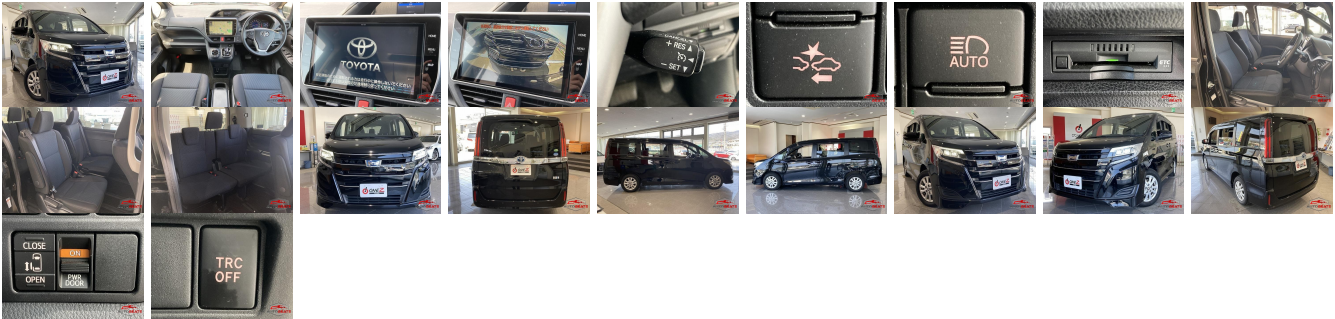

## Vehicle Information

AB-7700308

TOYOTA

First Registration Year: 2021-02  
 Manufacture Year: 2021-02

**Model:** NOAH      **Chassis No:** ZWR80-048\*\*\*\*      **Transmission:** Automatic      **Exterior:**  
**Grade:** 4      **Engine:**      **Mileage:** 63,843      **Interior:**  
**Fuel:** Hybrid      **Seats:** 7      **Engine Capacity:** 1,800  
**Drive Train:** 2WD      **Color:** BLACK

## Vehicle Options:

Pwr Steering	Pwr Wind	Pwr Mirrors	Center Lock
Air Cond	Reverse Camera	Pwr Slide Door	Easy Closer
Cruise Control	ABS	Air Bag	Fog Lamps
HID Head Lamps	LED Head Lamps	Spare Key	Remote Key
Push Start	Seat Heater	Pwr Seat	Leather Seat
Floor Mat	Sun Roof	Alloy Wheels	Grill Guard
Rear Wiper	Rear Spoiler	Stereo	Navi/TV
Car CD	Car MD	AUX	Spare Tire
Spare Tire Case	Puncture Repairing Kit	Tool	Jack
Operators Manual	Maint. Record		

**\$17,200**