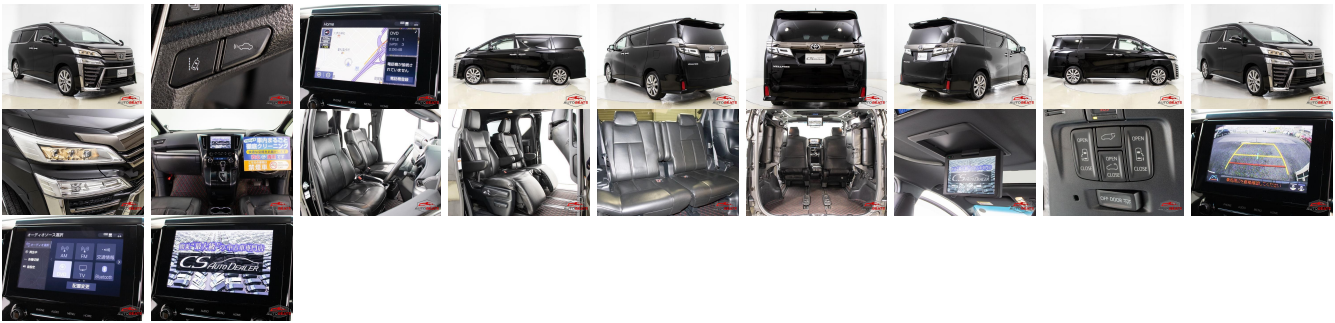

Vehicle Information

AB-7700468

TOYOTA

First Registration Year: 2021-03
 Manufacture Year: 2021-03

Model: VELLFIRE **Chassis No:** AGH30-902**** **Transmission:** Automatic **Exterior:**
Grade: 4 **Engine:** **Mileage:** 43,755 **Interior:**
Fuel: Petrol **Seats:** 7 **Engine Capacity:** 2,500
Drive Train: 2WD **Color:** BLACK

Vehicle Options:

Pwr Steering	Pwr Wind	Pwr Mirrors	Center Lock
Air Cond	Reverse Camera	Pwr Slide Door	Easy Closer
Cruise Control	ABS	Air Bag	Fog Lamps
HID Head Lamps	LED Head Lamps	Spare Key	Remote Key
Push Start	Seat Heater	Pwr Seat	Leather Seat
Floor Mat	Sun Roof	Alloy Wheels	Grill Guard
Rear Wiper	Rear Spoiler	Stereo	Navi/TV
Car CD	Car MD	AUX	Spare Tire
Spare Tire Case	Puncture Repairing Kit	Tool	Jack
Operators Manual	Maint. Record		