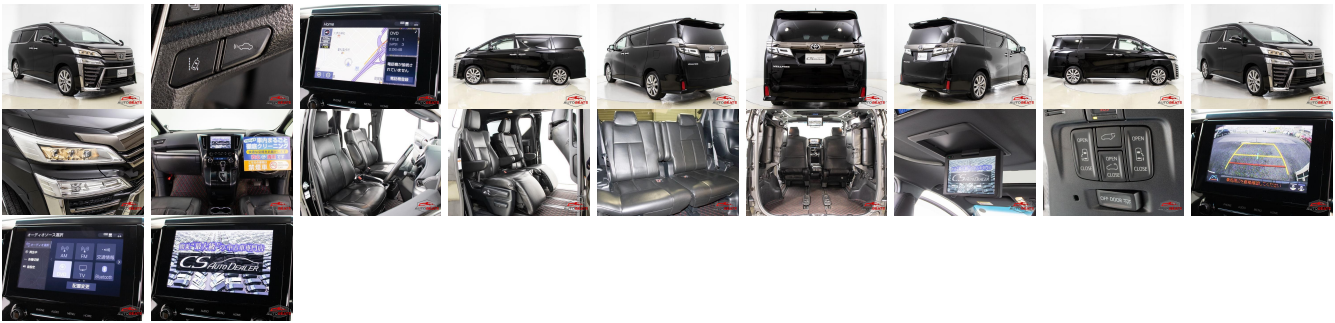

## Vehicle Information

AB-7700468

TOYOTA

First Registration Year: 2021-03  
 Manufacture Year: 2021-03

<b>Model:</b>	VELLFIRE	<b>Chassis No:</b>	AGH30-902****	<b>Transmission:</b>	Automatic	<b>Exterior:</b>
<b>Grade:</b>	4	<b>Engine:</b>		<b>Mileage:</b>	43,755	<b>Interior:</b>
<b>Fuel:</b>	Petrol	<b>Seats:</b>	7	<b>Engine Capacity:</b>	2,500	
<b>Drive Train:</b>	2WD			<b>Color:</b>	BLACK	

## Vehicle Options:

Pwr Steering	Pwr Wind	Pwr Mirrors	Center Lock
Air Cond	Reverse Camera	Pwr Slide Door	Easy Closer
Cruise Control	ABS	Air Bag	Fog Lamps
HID Head Lamps	LED Head Lamps	Spare Key	Remote Key
Push Start	Seat Heater	Pwr Seat	Leather Seat
Floor Mat	Sun Roof	Alloy Wheels	Grill Guard
Rear Wiper	Rear Spoiler	Stereo	Navi/TV
Car CD	Car MD	AUX	Spare Tire
Spare Tire Case	Puncture Repairing Kit	Tool	Jack
Operators Manual	Maint. Record		