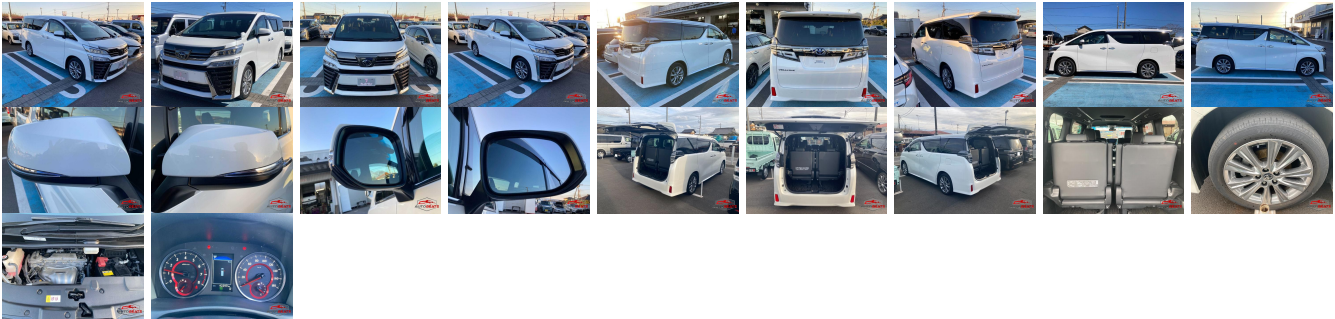

Vehicle Information

AB-7700471

TOYOTA

First Registration Year: 2021-03
 Manufacture Year: 2021-03

Model: VELLFIRE **Chassis No:** AGH30-036**** **Transmission:** Automatic **Exterior:**
Grade: 4 **Engine:** **Mileage:** 42,297 **Interior:**
Fuel: Petrol **Seats:** 7 **Engine Capacity:** 2,500
Drive Train: 2WD **Color:** PEARL WHITE

Vehicle Options:

Pwr Steering	Pwr Wind	Pwr Mirrors	Center Lock
Air Cond	Reverse Camera	Pwr Slide Door	Easy Closer
Cruise Control	ABS	Air Bag	Fog Lamps
HID Head Lamps	LED Head Lamps	Spare Key	Remote Key
Push Start	Seat Heater	Pwr Seat	Leather Seat
Floor Mat	Sun Roof	Alloy Wheels	Grill Guard
Rear Wiper	Rear Spoiler	Stereo	Navi/TV
Car CD	Car MD	AUX	Spare Tire
Spare Tire Case	Puncture Repairing Kit	Tool	Jack
Operators Manual	Maint. Record		