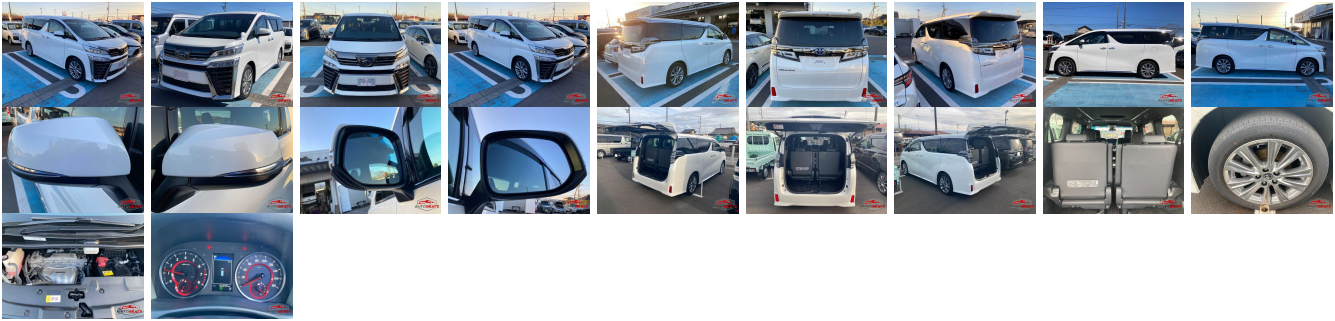

## Vehicle Information

AB-7700471

TOYOTA

First Registration Year: 2021-03  
 Manufacture Year: 2021-03

<b>Model:</b>	VELLFIRE	<b>Chassis No:</b>	AGH30-036****	<b>Transmission:</b>	Automatic	<b>Exterior:</b>
<b>Grade:</b>	4	<b>Engine:</b>		<b>Mileage:</b>	42,297	<b>Interior:</b>
<b>Fuel:</b>	Petrol	<b>Seats:</b>	7	<b>Engine Capacity:</b>	2,500	
<b>Drive Train:</b>	2WD			<b>Color:</b>	PEARL WHITE	

## Vehicle Options:

Pwr Steering	Pwr Wind	Pwr Mirrors	Center Lock
Air Cond	Reverse Camera	Pwr Slide Door	Easy Closer
Cruise Control	ABS	Air Bag	Fog Lamps
HID Head Lamps	LED Head Lamps	Spare Key	Remote Key
Push Start	Seat Heater	Pwr Seat	Leather Seat
Floor Mat	Sun Roof	Alloy Wheels	Grill Guard
Rear Wiper	Rear Spoiler	Stereo	Navi/TV
Car CD	Car MD	AUX	Spare Tire
Spare Tire Case	Puncture Repairing Kit	Tool	Jack
Operators Manual	Maint. Record		