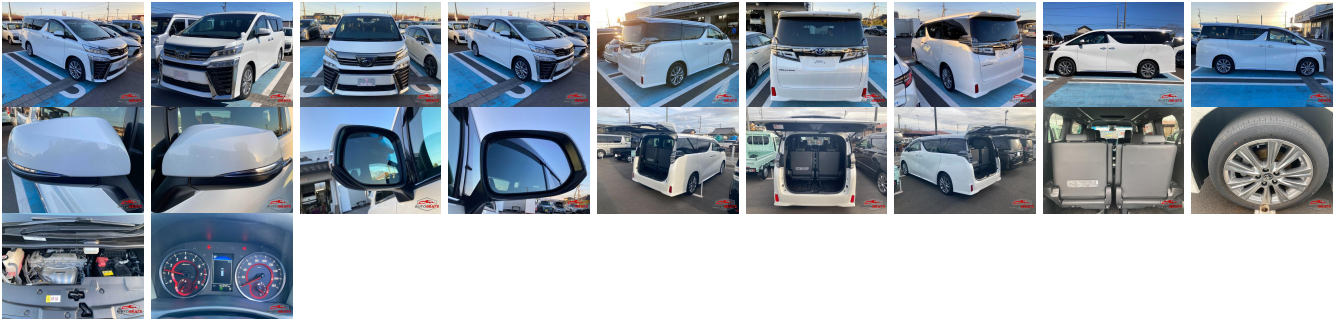

Vehicle Information

AB-7700471

TOYOTA

First Registration Year: 2021-03
 Manufacture Year: 2021-03

Model: VELLFIRE **Chassis No:** AGH30-036**** **Transmission:** Automatic **Exterior:**
Grade: 4 **Engine:** **Mileage:** 42,297 **Interior:**
Fuel: Petrol **Seats:** 7 **Engine Capacity:** 2,500
Drive Train: 2WD **Color:** PEARL WHITE

Vehicle Options:

Pwr Steering	Pwr Wind	Pwr Mirrors	Center Lock
Air Cond	Reverse Camera	Pwr Slide Door	Easy Closer
Cruise Control	ABS	Air Bag	Fog Lamps
HID Head Lamps	LED Head Lamps	Spare Key	Remote Key
Push Start	Seat Heater	Pwr Seat	Leather Seat
Floor Mat	Sun Roof	Alloy Wheels	Grill Guard
Rear Wiper	Rear Spoiler	Stereo	Navi/TV
Car CD	Car MD	AUX	Spare Tire
Spare Tire Case	Puncture Repairing Kit	Tool	Jack
Operators Manual	Maint. Record		