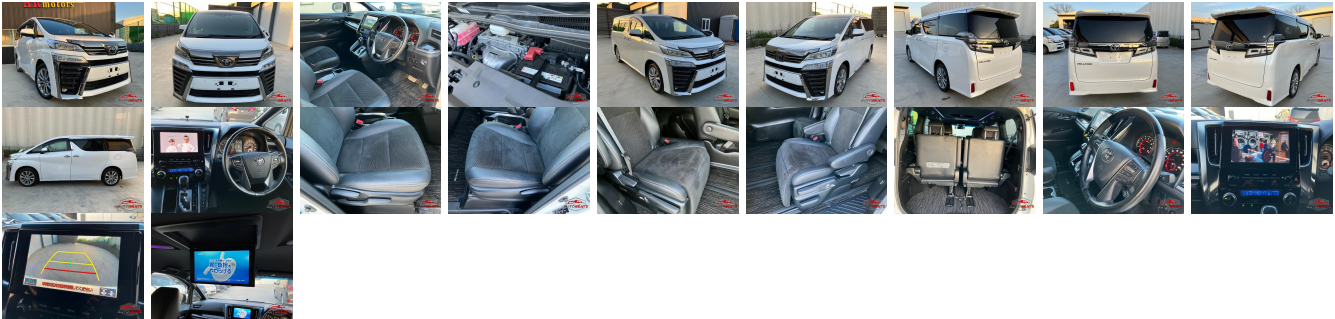

Vehicle Information

AB-7700515

TOYOTA

First Registration Year: 2021-01
 Manufacture Year: 2021-01

Model: VELLFIRE **Chassis No:** AGH35-004**** **Transmission:** Automatic **Exterior:**
Grade: 4 **Engine:** **Mileage:** 56,828 **Interior:**
Fuel: Petrol **Seats:** 7 **Engine Capacity:** 2,500
Drive Train: 4WD **Color:** PEARL WHITE

Vehicle Options:

Pwr Steering	Pwr Wind	Pwr Mirrors	Center Lock
Air Cond	Reverse Camera	Pwr Slide Door	Easy Closer
Cruise Control	ABS	Air Bag	Fog Lamps
HID Head Lamps	LED Head Lamps	Spare Key	Remote Key
Push Start	Seat Heater	Pwr Seat	Leather Seat
Floor Mat	Sun Roof	Alloy Wheels	Grill Guard
Rear Wiper	Rear Spoiler	Stereo	Navi/TV
Car CD	Car MD	AUX	Spare Tire
Spare Tire Case	Puncture Repairing Kit	Tool	Jack
Operators Manual	Maint. Record		