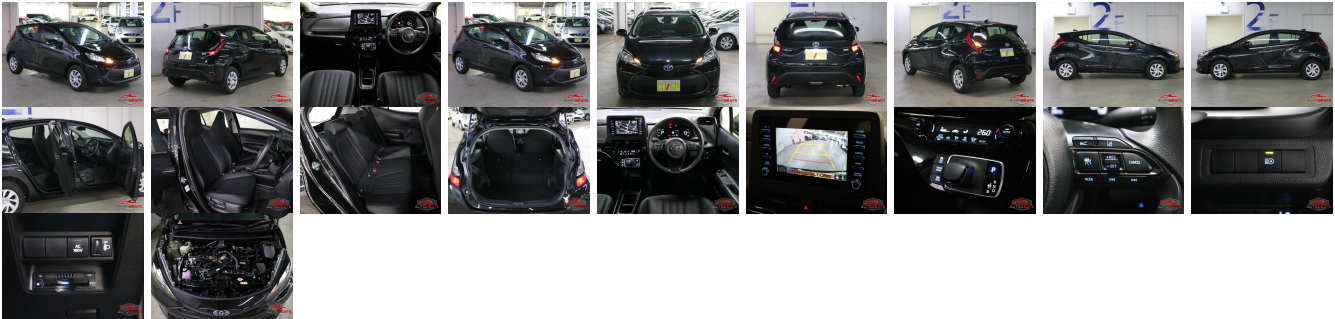

Vehicle Information

AB-7700128

TOYOTA

First Registration Year: 2022-02
 Manufacture Year: 2022-02

Model: AQUA	Chassis No: MXPk10-202****	Transmission: Automatic	Exterior:
Grade: 4		Mileage: 7,000	Interior:
Fuel: Hybrid	Engine:	Engine Capacity: 1,500	
Drive Train: 2WD	Seats: 5	Color: BLACK M	

Vehicle Options:

Pwr Steering	Pwr Wind	Pwr Mirrors	Center Lock
Air Cond	Reverse Camera	Pwr Slide Door	Easy Closer
Cruise Control	ABS	Air Bag	Fog Lamps
HID Head Lamps	LED Head Lamps	Spare Key	Remote Key
Push Start	Seat Heater	Pwr Seat	Leather Seat
Floor Mat	Sun Roof	Alloy Wheels	Grill Guard
Rear Wiper	Rear Spoiler	Stereo	Navi/TV
Car CD	Car MD	AUX	Spare Tire
Spare Tire Case	Puncture Repairing Kit	Tool	Jack
Operators Manual	Maint. Record		