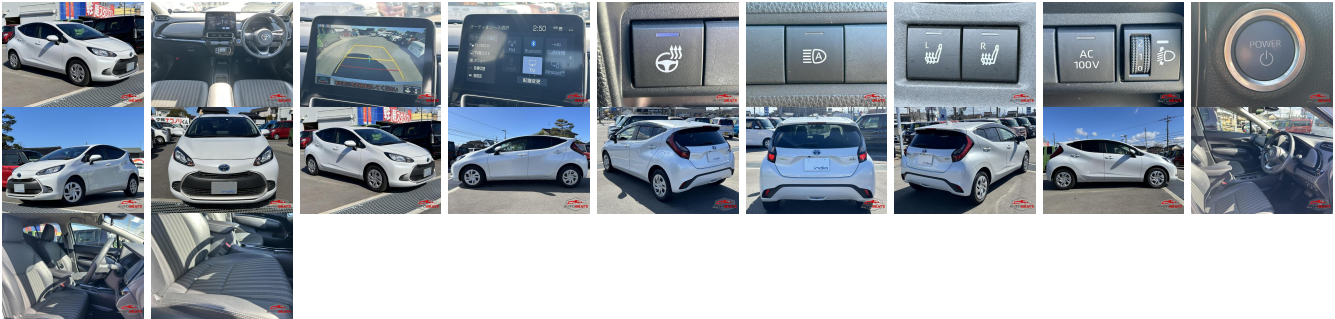

Vehicle Information

AB-7700121

TOYOTA

First Registration Year: 2022-01
 Manufacture Year: 2022-01

Model:	AQUA	Chassis No:	MXPK11-207****	Transmission:	Automatic	Exterior:
Grade:	4	Engine:		Mileage:	29,748	Interior:
Fuel:	Hybrid	Seats:	5	Engine Capacity:	1,500	
Drive Train:	2WD			Color:	WHITE	

Vehicle Options:

Pwr Steering	Pwr Wind	Pwr Mirrors	Center Lock
Air Cond	Reverse Camera	Pwr Slide Door	Easy Closer
Cruise Control	ABS	Air Bag	Fog Lamps
HID Head Lamps	LED Head Lamps	Spare Key	Remote Key
Push Start	Seat Heater	Pwr Seat	Leather Seat
Floor Mat	Sun Roof	Alloy Wheels	Grill Guard
Rear Wiper	Rear Spoiler	Stereo	Navi/TV
Car CD	Car MD	AUX	Spare Tire
Spare Tire Case	Puncture Repairing Kit	Tool	Jack
Operators Manual	Maint. Record		