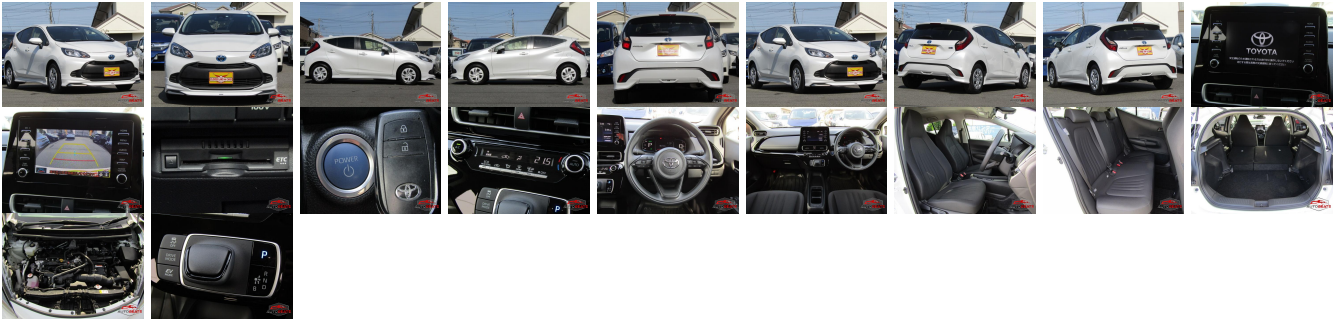

Vehicle Information

AB-7700126

TOYOTA

First Registration Year: 2022-02
 Manufacture Year: 2022-02

Model:	AQUA	Chassis No:	MXPK11-207****	Transmission:	Automatic	Exterior:
Grade:	4	Engine:		Mileage:	18,741	Interior:
Fuel:	Hybrid	Seats:	5	Engine Capacity:	1,500	
Drive Train:	2WD			Color:	PEARL WHITE	

Vehicle Options:

Pwr Steering	Pwr Wind	Pwr Mirrors	Center Lock
Air Cond	Reverse Camera	Pwr Slide Door	Easy Closer
Cruise Control	ABS	Air Bag	Fog Lamps
HID Head Lamps	LED Head Lamps	Spare Key	Remote Key
Push Start	Seat Heater	Pwr Seat	Leather Seat
Floor Mat	Sun Roof	Alloy Wheels	Grill Guard
Rear Wiper	Rear Spoiler	Stereo	Navi/TV
Car CD	Car MD	AUX	Spare Tire
Spare Tire Case	Puncture Repairing Kit	Tool	Jack
Operators Manual	Maint. Record		