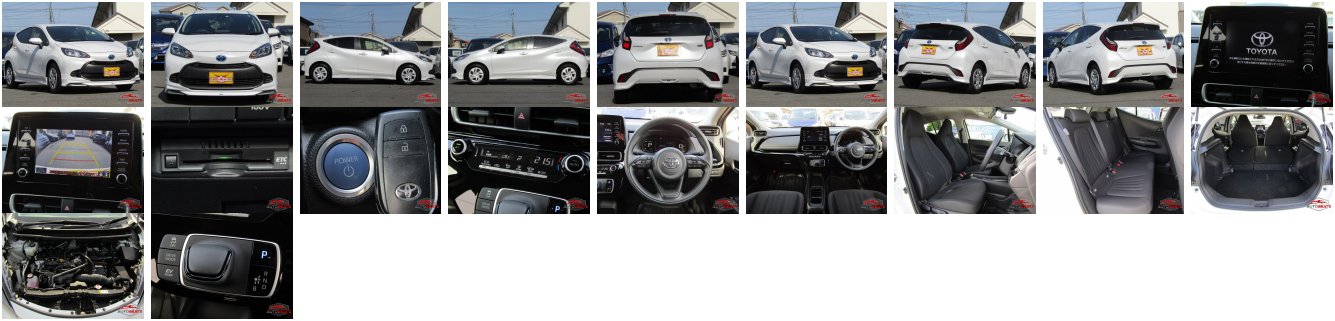

Vehicle Information

AB-7700126

TOYOTA

First Registration Year: 2022-02
 Manufacture Year: 2022-02

Model: AQUA	Chassis No: MXP11-207****	Transmission: Automatic	Exterior:
Grade: 4		Mileage: 18,741	Interior:
Fuel: Hybrid	Engine:	Engine Capacity: 1,500	
Drive Train: 2WD	Seats: 5	Color: PEARL WHITE	

Vehicle Options:

Pwr Steering	Pwr Wind	Pwr Mirrors	Center Lock
Air Cond	Reverse Camera	Pwr Slide Door	Easy Closer
Cruise Control	ABS	Air Bag	Fog Lamps
HID Head Lamps	LED Head Lamps	Spare Key	Remote Key
Push Start	Seat Heater	Pwr Seat	Leather Seat
Floor Mat	Sun Roof	Alloy Wheels	Grill Guard
Rear Wiper	Rear Spoiler	Stereo	Navi/TV
Car CD	Car MD	AUX	Spare Tire
Spare Tire Case	Puncture Repairing Kit	Tool	Jack
Operators Manual	Maint. Record		