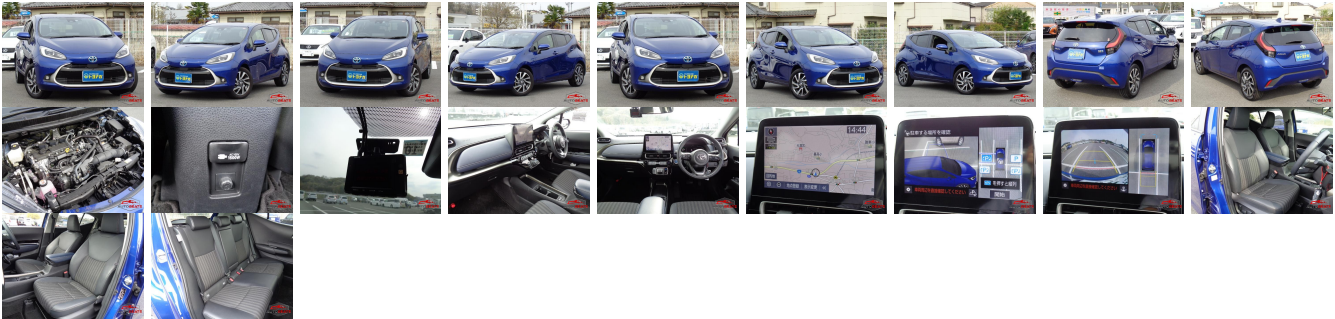

Vehicle Information

AB-7700122

TOYOTA

First Registration Year: 2012-10
 Manufacture Year: 2012-10

Model:	AURA	Chassis No:	MXPK11-206****	Transmission:	Manual	Exterior:	
Grade:	4	Engine:		Mileage:	13,457	Interior:	
Fuel:	Hybrid	Seats:	5	Engine Capacity:	1,499		
Drive Train:	2WD			Color:	NAVY M		

Vehicle Options:

Pwr Steering	Pwr Wind	Pwr Mirrors	Center Lock
Air Cond	Reverse Camera	Pwr Slide Door	Easy Closer
Cruise Control	ABS	Air Bag	Fog Lamps
HID Head Lamps	LED Head Lamps	Spare Key	Remote Key
Push Start	Seat Heater	Pwr Seat	Leather Seat
Floor Mat	Sun Roof	Alloy Wheels	Grill Guard
Rear Wiper	Rear Spoiler	Stereo	Navi/TV
Car CD	Car MD	AUX	Spare Tire
Spare Tire Case	Puncture Repairing Kit	Tool	Jack
Operators Manual	Maint. Record		