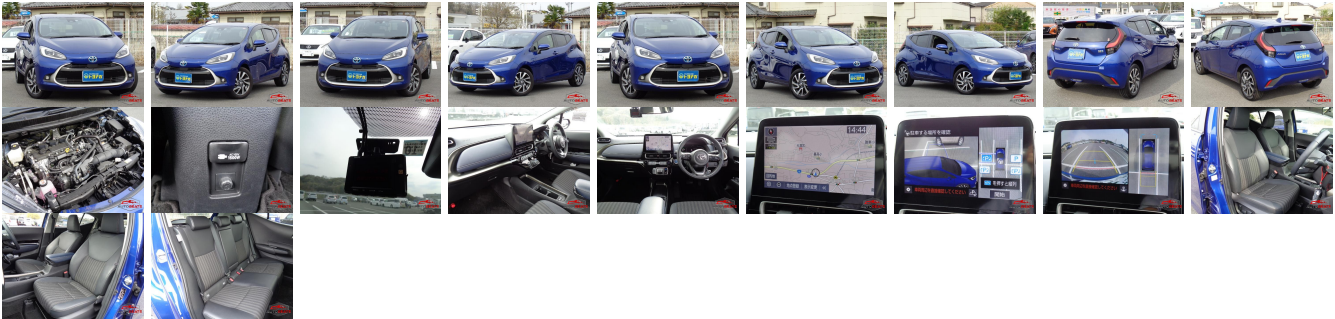

## Vehicle Information

AB-7700122

TOYOTA

First Registration Year: 2012-10  
 Manufacture Year: 2012-10

<b>Model:</b>	AURA	<b>Chassis No:</b>	MXPK11-206****	<b>Transmission:</b>	Manual	<b>Exterior:</b>
<b>Grade:</b>	4	<b>Engine:</b>		<b>Mileage:</b>	13,457	<b>Interior:</b>
<b>Fuel:</b>	Hybrid	<b>Seats:</b>	5	<b>Engine Capacity:</b>	1,499	
<b>Drive Train:</b>	2WD			<b>Color:</b>	NAVY M	

## Vehicle Options:

Pwr Steering	Pwr Wind	Pwr Mirrors	Center Lock
Air Cond	Reverse Camera	Pwr Slide Door	Easy Closer
Cruise Control	ABS	Air Bag	Fog Lamps
HID Head Lamps	LED Head Lamps	Spare Key	Remote Key
Push Start	Seat Heater	Pwr Seat	Leather Seat
Floor Mat	Sun Roof	Alloy Wheels	Grill Guard
Rear Wiper	Rear Spoiler	Stereo	Navi/TV
Car CD	Car MD	AUX	Spare Tire
Spare Tire Case	Puncture Repairing Kit	Tool	Jack
Operators Manual	Maint. Record		