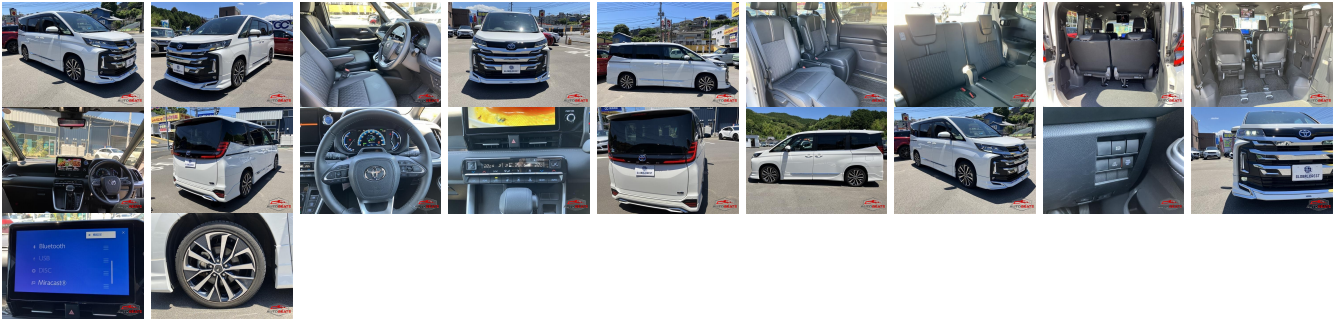

Vehicle Information

TOYOTA

First Registration Year: 2022-06
Manufacture Year: 2022-06

AB-
7700100274

Model: NOAH **Chassis No:** ZWR90-001**** **Transmission:** Automatic **Exterior:**
Grade: 4 **Engine:** **Mileage:** 23,000 **Interior:**
Fuel: Petrol **Seats:** 7 **Engine Capacity:** 1,800
Drive Train: 2WD **Color:** PEARL WHITE

Vehicle Options:

Pwr Steering	Pwr Wind	Pwr Mirrors	Center Lock
Air Cond	Reverse Camera	Pwr Slide Door	Easy Closer
Cruise Control	ABS	Air Bag	Fog Lamps
HID Head Lamps	LED Head Lamps	Spare Key	Remote Key
Push Start	Seat Heater	Pwr Seat	Leather Seat
Floor Mat	Sun Roof	Alloy Wheels	Grill Guard
Rear Wiper	Rear Spoiler	Stereo	Navi/TV
Car CD	Car MD	AUX	Spare Tire
Spare Tire Case	Puncture Repairing Kit	Tool	Jack
Operators Manual	Maint. Record		

\$19,400