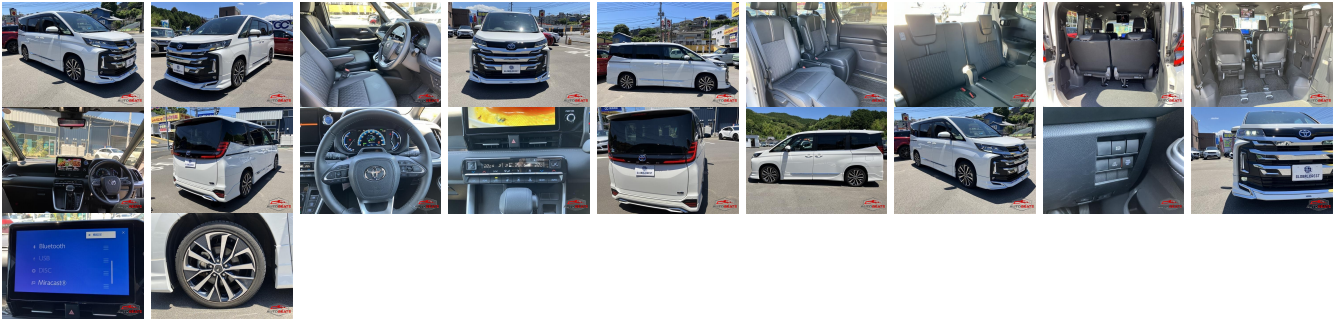

## Vehicle Information

TOYOTA

**First Registration Year:** 2022-06  
**Manufacture Year:** 2022-06

AB-  
7700100274

<b>Model:</b>	NOAH	<b>Chassis No:</b>	ZWR90-001****	<b>Transmission:</b>	Automatic	<b>Exterior:</b>
<b>Grade:</b>	4	<b>Engine:</b>		<b>Mileage:</b>	23,000	<b>Interior:</b>
<b>Fuel:</b>	Petrol	<b>Seats:</b>	7	<b>Engine Capacity:</b>	1,800	
<b>Drive Train:</b>	2WD			<b>Color:</b>	PEARL WHITE	

## Vehicle Options:

Pwr Steering	Pwr Wind	Pwr Mirrors	Center Lock
Air Cond	Reverse Camera	Pwr Slide Door	Easy Closer
Cruise Control	ABS	Air Bag	Fog Lamps
HID Head Lamps	LED Head Lamps	Spare Key	Remote Key
Push Start	Seat Heater	Pwr Seat	Leather Seat
Floor Mat	Sun Roof	Alloy Wheels	Grill Guard
Rear Wiper	Rear Spoiler	Stereo	Navi/TV
Car CD	Car MD	AUX	Spare Tire
Spare Tire Case	Puncture Repairing Kit	Tool	Jack
Operators Manual	Maint. Record		

**\$19,400**