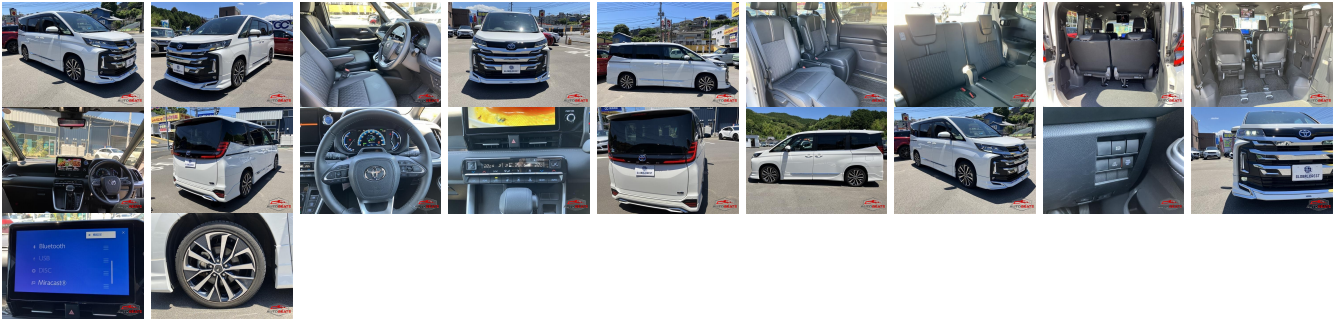

Vehicle Information

TOYOTA

First Registration Year: 2022-06
Manufacture Year: 2022-06

AB-
7700100274

Model:	NOAH	Chassis No:	ZWR90-001****	Transmission:	Automatic	Exterior:
Grade:	4	Engine:		Mileage:	23,000	Interior:
Fuel:	Petrol	Seats:	7	Engine Capacity:	1,800	
Drive Train:	2WD			Color:	PEARL WHITE	

Vehicle Options:

Pwr Steering	Pwr Wind	Pwr Mirrors	Center Lock
Air Cond	Reverse Camera	Pwr Slide Door	Easy Closer
Cruise Control	ABS	Air Bag	Fog Lamps
HID Head Lamps	LED Head Lamps	Spare Key	Remote Key
Push Start	Seat Heater	Pwr Seat	Leather Seat
Floor Mat	Sun Roof	Alloy Wheels	Grill Guard
Rear Wiper	Rear Spoiler	Stereo	Navi/TV
Car CD	Car MD	AUX	Spare Tire
Spare Tire Case	Puncture Repairing Kit	Tool	Jack
Operators Manual	Maint. Record		

\$19,400