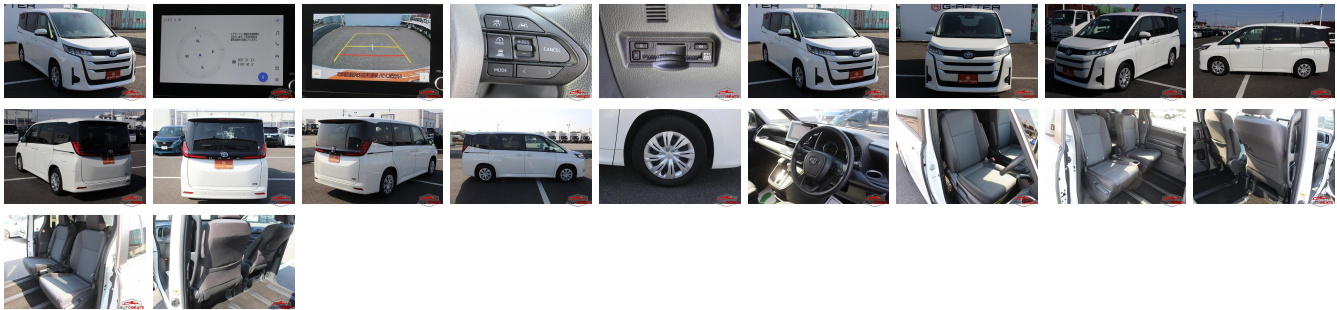

Vehicle Information

AB-7700362

TOYOTA

First Registration Year: 2022-04
 Manufacture Year: 2022-04

Model:	NOAH	Chassis No:	ZWR90-001****	Transmission:	Automatic	Exterior:
Grade:	4	Engine:		Mileage:	34,229	Interior:
Fuel:	Hybrid	Seats:	7	Engine Capacity:	1,800	
Drive Train:	2WD			Color:	WHITE	

Vehicle Options:

Pwr Steering	Pwr Wind	Pwr Mirrors	Center Lock
Air Cond	Reverse Camera	Pwr Slide Door	Easy Closer
Cruise Control	ABS	Air Bag	Fog Lamps
HID Head Lamps	LED Head Lamps	Spare Key	Remote Key
Push Start	Seat Heater	Pwr Seat	Leather Seat
Floor Mat	Sun Roof	Alloy Wheels	Grill Guard
Rear Wiper	Rear Spoiler	Stereo	Navi/TV
Car CD	Car MD	AUX	Spare Tire
Spare Tire Case	Puncture Repairing Kit	Tool	Jack
Operators Manual	Maint. Record		