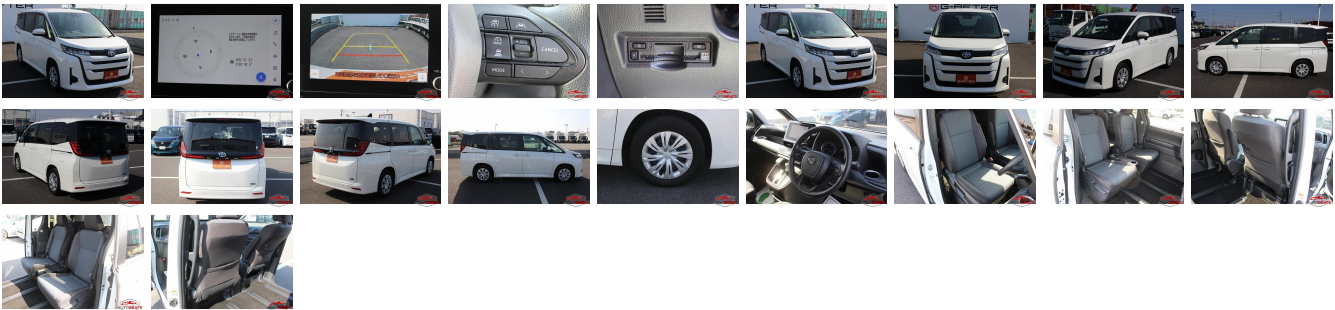

Vehicle Information

AB-7700362

TOYOTA

First Registration Year: 2022-04
 Manufacture Year: 2022-04

Model:	NOAH	Chassis No:	ZWR90-001****	Transmission:	Automatic	Exterior:
Grade:	4	Engine:		Mileage:	34,229	Interior:
Fuel:	Hybrid	Seats:	7	Engine Capacity:	1,800	
Drive Train:	2WD			Color:	WHITE	

Vehicle Options:

Pwr Steering	Pwr Wind	Pwr Mirrors	Center Lock
Air Cond	Reverse Camera	Pwr Slide Door	Easy Closer
Cruise Control	ABS	Air Bag	Fog Lamps
HID Head Lamps	LED Head Lamps	Spare Key	Remote Key
Push Start	Seat Heater	Pwr Seat	Leather Seat
Floor Mat	Sun Roof	Alloy Wheels	Grill Guard
Rear Wiper	Rear Spoiler	Stereo	Navi/TV
Car CD	Car MD	AUX	Spare Tire
Spare Tire Case	Puncture Repairing Kit	Tool	Jack
Operators Manual	Maint. Record		